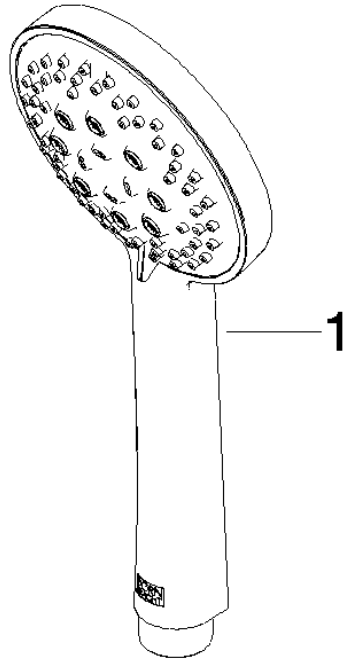

ST 050 201 5660

Parts for other
finishes can be found
here: [Chrome](#)

Spare parts list

No.	Item Number	Name	Quantity used	Delivery time
1	09 23 01 039 90	sieve	1	2