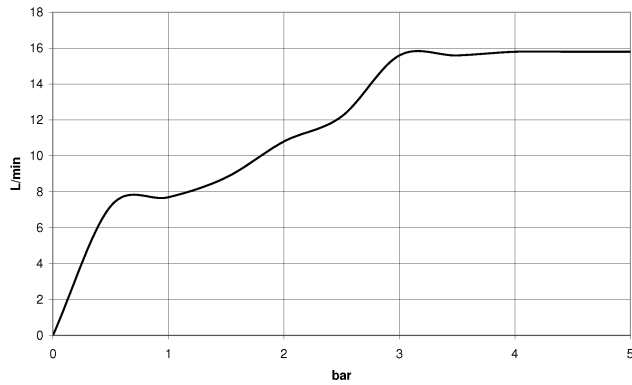

## Shower set - Brushed Dark Platinum

---

TARA

ST 050 201 5660

ST 050 201 5660

mm [inches]

### Flow rate chart