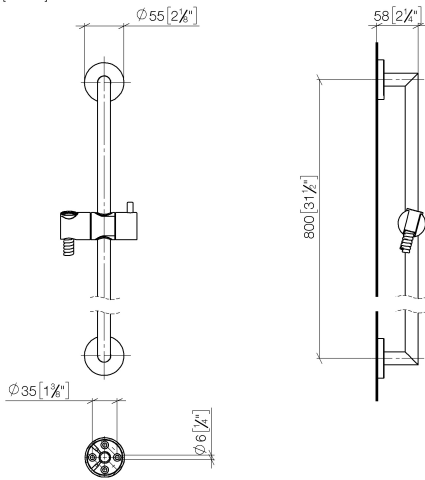

ST 050 201 5660

Fits: TARA, META

- slide bar
- Pipe diameter 18 mm
- rosette Ø 55 mm
- gauge 800 mm
- metal shower hose 1750mm with integrated anti-twist protection
- shower hose connector 3/8"
- Three or five settings: COMPACT RAIN, COMPACT SOFT FLOW, COMPACT AQUAPRESSURE FLOW, max. flow rate 15 l/min (at 3 bar)
- Function from: 7 l/min
- spray head Ø 100mm

## Shower set - Brushed Dark Platinum

---

TARA

ST 050 201 5660

ST 050 201 5660

Fits: TARA, META

- slide bar
- Pipe diameter 18 mm
- rosette Ø 55 mm
- gauge 800 mm
- metal shower hose 1750mm with integrated anti-twist protection
- shower hose connector 3/8"

Required miscellaneous

**Hand shower FlowReduce - Brushed Dark Platinum** 28 018 979-99 0010

ST 050 201 5660

mm [inches]

Certificates

WRAS\_2009048. ACS\_20 ACC LY 738. IAPMO\_4976 (4).

Spare parts list

No.	Item Number	Name	Quantity used	Delivery time
1	05 17 62 500 00 90	fixing set	2	2
2	90 14 10 032 00 90	seal	2	2
3	08 27 62 500-99	rosette	2	30
4	05 28 22 590 01-99	bar	1	30
5	12 580 970-99	Slide unit - Brushed Dark Platinum	1	30
6	28 322 970-99	Metal shower hose 1/2" x 3/8" x 1750 mm - Brushed Dark Platinum	1	2

## Shower set - Brushed Dark Platinum

---

TARA

ST 050 201 5660

ST 050 201 5660

mm [inches]