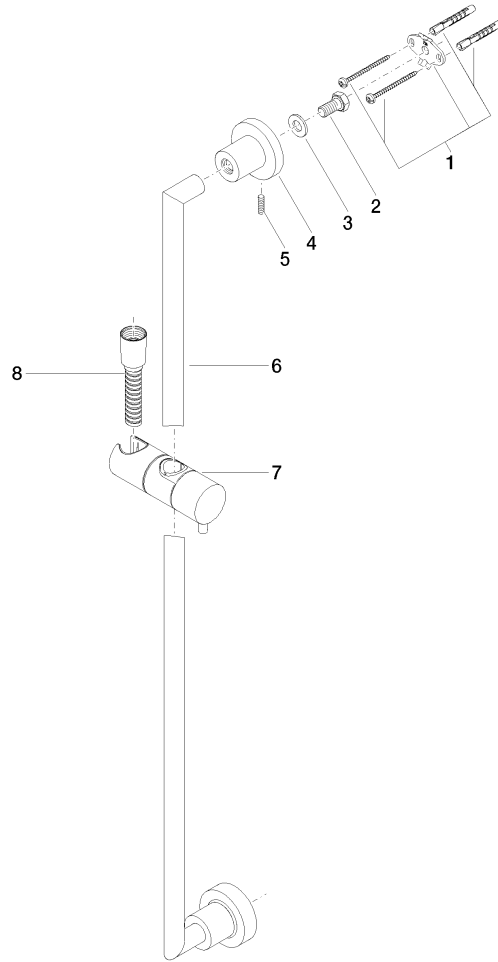

Spare parts list

No.	Item Number	Name	Quantity used	Delivery time
1	05 17 20 739 00 90	fixing set	2	2
2	09 30 30 071 90	screw	2	2
3	09 30 11 046 90	disc	2	2
4	08 17 89 505-00	holder	2	10
5	04 31 11 113 00 90	pin	2	2
6	05 28 22 590 00-00	bar	1	10
7	12 580 970-00	Slide unit - Chrome	1	10
8	28 322 970-00	Metal shower hose 1/2" x 3/8" x 1750 mm - Chrome	1	2