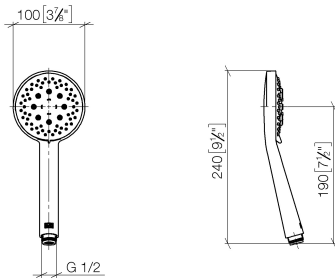

ST 050 203 1892

- slide bar
- Pipe diameter 18 mm
- rosettes Ø 55 mm
- gauge 800 mm
- metal shower hose 1750mm with integrated anti-twist protection
- shower hose connector 3/8"
- Three or five settings: COMPACT RAIN, COMPACT SOFT FLOW, COMPACT AQUAPRESSURE FLOW, max. flow rate 15 l/min (at 3 bar)
- Function from: 7 l/min
- spray head Ø 100mm

## TARA Shower set - Brushed Platinum

---

TARA

ST 050 203 1892

ST 050 203 1892

- slide bar
- Pipe diameter 18 mm
- rosettes Ø 55 mm
- gauge 800 mm
- metal shower hose 1750mm with integrated anti-twist protection
- shower hose connector 3/8"

Spare parts list

No.	Item Number	Name	Quantity used	Delivery time
1	05 17 20 739 00 90	fixing set	2	2
2	09 30 30 071 90	screw	2	2
3	09 30 11 046 90	disc	2	2
4	08 17 89 505-06	holder	2	10
5	04 31 11 113 00 90	pin	2	2
6	05 28 22 590 00-06	bar	1	10
7	12 580 970-06	Slide unit - Brushed Platinum	1	10
8	28 322 970-06	Metal shower hose 1/2" x 3/8" x 1750 mm - Brushed Platinum	1	2

## TARA Shower set - Brushed Platinum

---

TARA

ST 050 203 1892

ST 050 203 1892

mm [inches]

Flow rate chart

Certificates