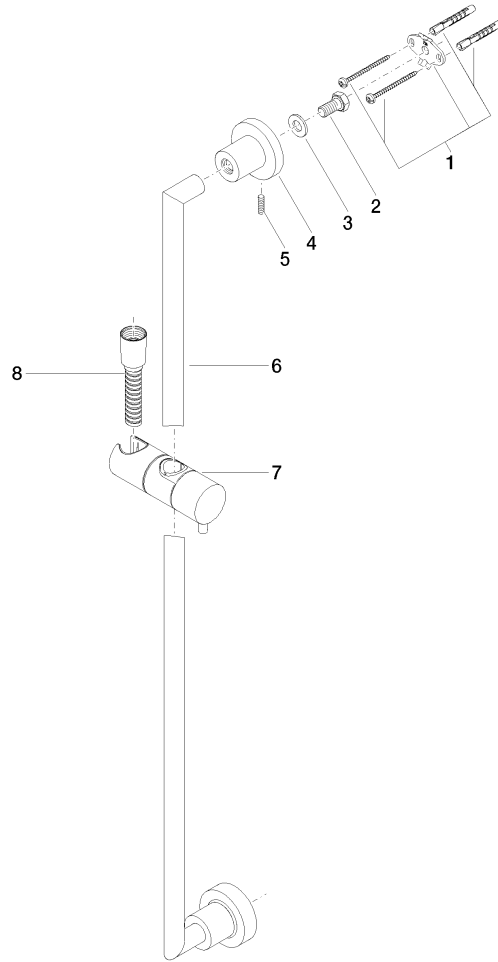

ST 050 203 1892

- slide bar
- Pipe diameter 18 mm
- rosettes Ø 55 mm
- gauge 800 mm
- metal shower hose 1750mm with integrated anti-twist protection
- shower hose connector 3/8"
- Three or five settings: COMPACT RAIN, COMPACT SOFT FLOW, COMPACT AQUAPRESSURE FLOW, max. flow rate 15 l/min (at 3 bar)
- Function from: 7 l/min
- spray head Ø 100mm

## TARA Shower set - Brushed Platinum

---

TARA

ST 050 203 1892

ST 050 203 1892

- slide bar
- Pipe diameter 18 mm
- rosettes Ø 55 mm
- gauge 800 mm
- metal shower hose 1750mm with integrated anti-twist protection
- shower hose connector 3/8"

**Required miscellaneous**

	<b>Hand shower FlowReduce - Brushed Platinum</b>	28 018 979-06 0010
--	--	-----------------------

ST 050 203 1892

mm [inches]

Certificates

WRAS\_2009048. ACS\_20 ACC LY 738. IAPMO\_4976 (1).

Spare parts list

No.	Item Number	Name	Quantity used	Delivery time
1	05 17 20 739 00 90	fixing set	2	2
2	09 30 30 071 90	screw	2	2
3	09 30 11 046 90	disc	2	2
4	08 17 89 505-06	holder	2	10
5	04 31 11 113 00 90	pin	2	2
6	05 28 22 590 00-06	bar	1	10
7	12 580 970-06	Slide unit - Brushed Platinum	1	10
8	28 322 970-06	Metal shower hose 1/2" x 3/8" x 1750 mm - Brushed Platinum	1	2