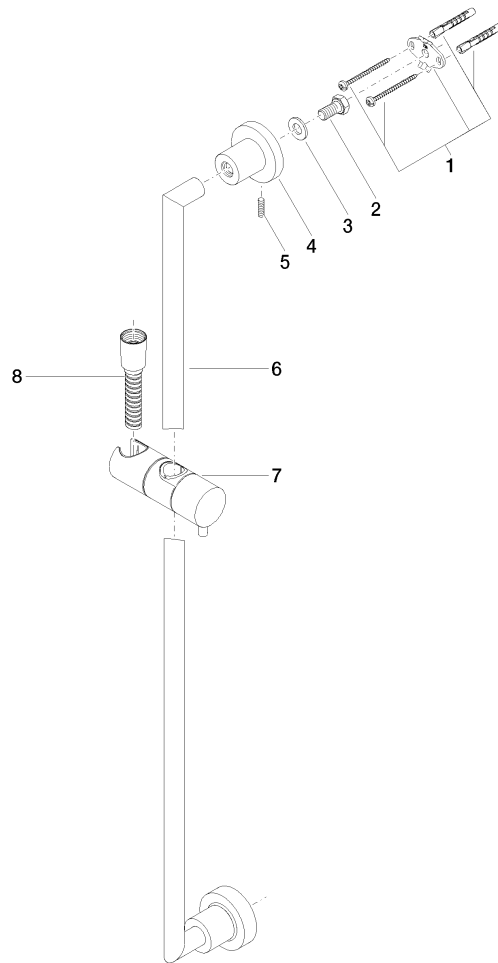

ST 050 203 1892

- slide bar
- Pipe diameter 18 mm
- rosettes Ø 55 mm
- gauge 800 mm
- metal shower hose 1750mm with integrated anti-twist protection
- shower hose connector 3/8"
- Three or five settings: COMPACT RAIN, COMPACT SOFT FLOW, COMPACT AQUAPRESSURE FLOW, max. flow rate 15 l/min (at 3 bar)
- Function from: 7 l/min
- spray head Ø 100mm

## TARA Shower set - Matte Black

---

TARA

ST 050 203 1892

ST 050 203 1892

- slide bar
- Pipe diameter 18 mm
- rosettes Ø 55 mm
- gauge 800 mm
- metal shower hose 1750mm with integrated anti-twist protection
- shower hose connector 3/8"

Spare parts list

No.	Item Number	Name	Quantity used	Delivery time
1	05 17 20 739 00 90	fixing set	2	2
2	09 30 30 071 90	screw	2	2
3	09 30 11 046 90	disc	2	2
4	08 17 89 505-33	holder	2	30
5	04 31 11 113 00 90	pin	2	2
6	05 28 22 590 00-33	bar	1	30
7	12 580 970-33	Slide unit - Matte Black	1	10
8	28 322 970-33	Metal shower hose 1/2" x 3/8" x 1750 mm - Matte Black	1	2