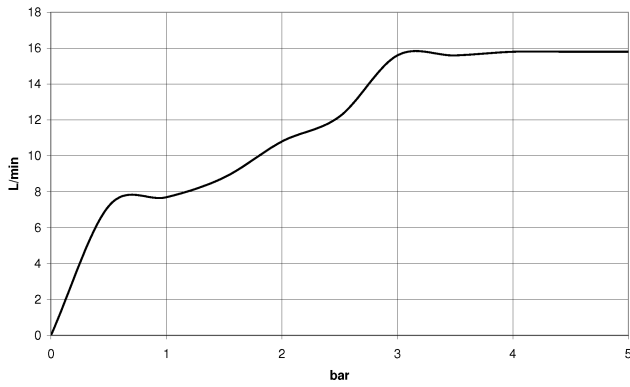

## TARA Shower set - Matte Black

---

TARA

ST 050 203 1892

ST 050 203 1892

mm [inches]

Flow rate chart

Certificates