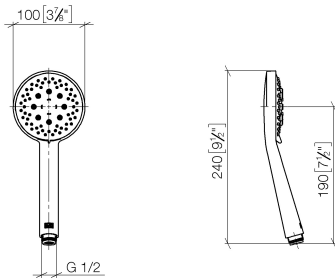

ST 050 203 1892

- slide bar
- Pipe diameter 18 mm
- rosettes Ø 55 mm
- gauge 800 mm
- metal shower hose 1750mm with integrated anti-twist protection
- shower hose connector 3/8"
- Three or five settings: COMPACT RAIN, COMPACT SOFT FLOW, COMPACT AQUAPRESSURE FLOW, max. flow rate 15 l/min (at 3 bar)
- Function from: 7 l/min
- spray head Ø 100mm

TARA Shower set - Champagne (22kt Gold)

TARA

ST 050 203 1892

TARA Shower set - Champagne (22kt Gold)

TARA

ST 050 203 1892

ST 050 203 1892

mm [inches]

No.	Item Number	Name	Quantity used	Delivery time
1	09 23 01 039 90	sieve	1	2

ST 050 203 1892

- slide bar
- Pipe diameter 18 mm
- rosettes Ø 55 mm
- gauge 800 mm
- metal shower hose 1750mm with integrated anti-twist protection
- shower hose connector 3/8"

No.	Item Number	Name	Quantity used	Delivery time
1	05 17 20 739 00 90	fixing set	2	2
2	09 30 30 071 90	screw	2	2
3	09 30 11 046 90	disc	2	2
4	08 17 89 505-47	holder	2	30
5	04 31 11 113 00 90	pin	2	2
6	05 28 22 590 00-47	bar	1	30
7	12 580 970-47	Slide unit - Champagne (22kt Gold)	1	30
8	28 322 970-47	Metal shower hose 1/2" x 3/8" x 1750 mm - Champagne (22kt Gold)	1	30