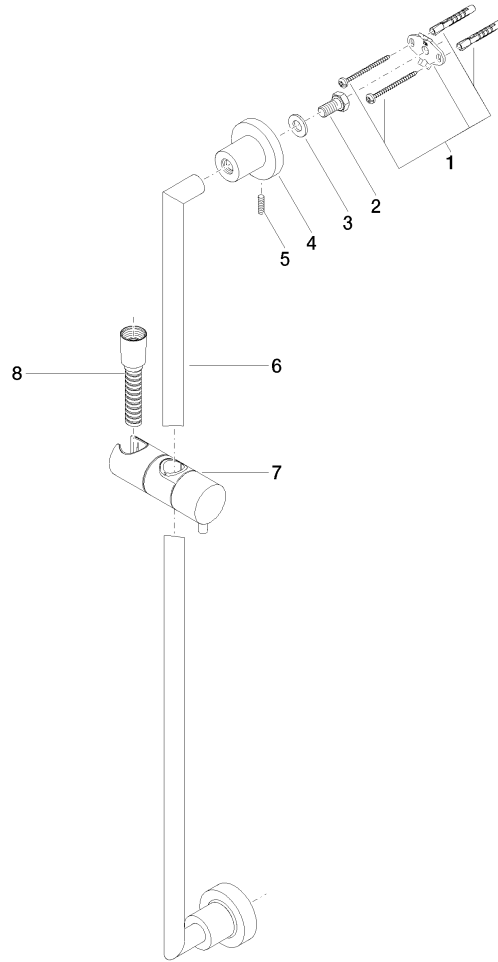

ST 050 203 1892

- slide bar
- Pipe diameter 18 mm
- rosettes Ø 55 mm
- gauge 800 mm
- metal shower hose 1750mm with integrated anti-twist protection
- shower hose connector 3/8"
- Three or five settings: COMPACT RAIN, COMPACT SOFT FLOW, COMPACT AQUAPRESSURE FLOW, max. flow rate 15 l/min (at 3 bar)
- Function from: 7 l/min
- spray head Ø 100mm

No.	Item Number	Name	Quantity used	Delivery time
1	09 23 01 039 90	sieve	1	2

ST 050 203 1892

- slide bar
- Pipe diameter 18 mm
- rosettes Ø 55 mm
- gauge 800 mm
- metal shower hose 1750mm with integrated anti-twist protection
- shower hose connector 3/8"

TARA Shower set - Champagne (22kt Gold)

TARA

ST 050 203 1892

ST 050 203 1892

mm [inches]

ST 050 203 1892

Parts for other finishes can be found here: [Chrome](#)

Spare parts list

No.	Item Number	Name	Quantity used	Delivery time
1	05 17 20 739 00 90	fixing set	2	2
2	09 30 30 071 90	screw	2	2
3	09 30 11 046 90	disc	2	2
4	08 17 89 505-47	holder	2	30
5	04 31 11 113 00 90	pin	2	2
6	05 28 22 590 00-47	bar	1	30
7	12 580 970-47	Slide unit - Champagne (22kt Gold)	1	30
8	28 322 970-47	Metal shower hose 1/2" x 3/8" x 1750 mm - Champagne (22kt Gold)	1	30