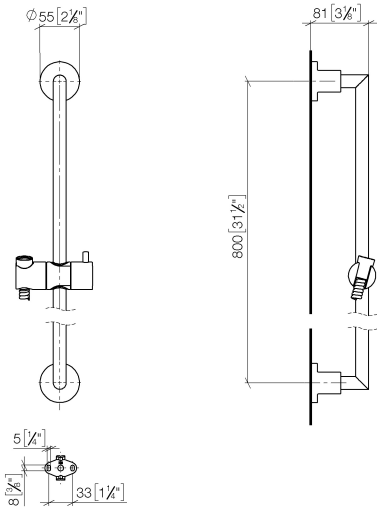

ST 050 203 1892

- slide bar
- Pipe diameter 18 mm
- rosettes Ø 55 mm
- gauge 800 mm
- metal shower hose 1750mm with integrated anti-twist protection
- shower hose connector 3/8"
- Three or five settings: COMPACT RAIN, COMPACT SOFT FLOW, COMPACT AQUAPRESSURE FLOW, max. flow rate 15 l/min (at 3 bar)
- Function from: 7 l/min
- spray head Ø 100mm

No.	Item Number	Name	Quantity used	Delivery time
1	09 23 01 039 90	sieve	1	2

ST 050 203 1892

- slide bar
- Pipe diameter 18 mm
- rosettes Ø 55 mm
- gauge 800 mm
- metal shower hose 1750mm with integrated anti-twist protection
- shower hose connector 3/8"

TARA Shower set - Champagne (22kt Gold)

TARA

ST 050 203 1892

ST 050 203 1892

mm [inches]

ST 050 203 1892

Parts for other finishes can be found here: [Chrome](#)

Spare parts list

No.	Item Number	Name	Quantity used	Delivery time
1	05 17 20 739 00 90	fixing set	2	2
2	09 30 30 071 90	screw	2	2
3	09 30 11 046 90	disc	2	2
4	08 17 89 505-47	holder	2	30
5	04 31 11 113 00 90	pin	2	2
6	05 28 22 590 00-47	bar	1	30
7	12 580 970-47	Slide unit - Champagne (22kt Gold)	1	30
8	28 322 970-47	Metal shower hose 1/2" x 3/8" x 1750 mm - Champagne (22kt Gold)	1	30