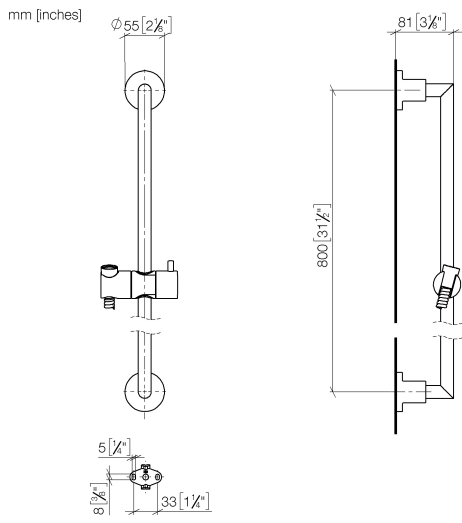

ST 050 203 1892

- slide bar
- Pipe diameter 18 mm
- rosettes Ø 55 mm
- gauge 800 mm
- metal shower hose 1750mm with integrated anti-twist protection
- shower hose connector 3/8"
- Three or five settings: COMPACT RAIN, COMPACT SOFT FLOW, COMPACT AQUAPRESSURE FLOW, max. flow rate 15 l/min (at 3 bar)
- Function from: 7 l/min
- spray head Ø 100mm

Individual components of this set

You need the following components for this set

1x 26 413 892-93

1x 28 018 979-93

TARA Shower set - Brushed Chrome

TARA

ST 050 203 1892

ST 050 203 1892

- slide bar
- Pipe diameter 18 mm
- rosettes Ø 55 mm
- gauge 800 mm
- metal shower hose 1750mm with integrated anti-twist protection
- shower hose connector 3/8"

This article does not include a hand shower!

ST 050 203 1892

Certificates

WRAS_2009048. ACS_20 ACC LY 738. IAPMO_4976 (2).

ST 050 203 1892

Parts for other finishes can be found here: [Chrome](#)

Spare parts list

No.	Item Number	Name	Quantity used	Delivery time
1	05 17 20 739 00 90	fixing set	2	2
2	09 30 30 071 90	screw	2	2
3	09 30 11 046 90	disc	2	2
4	08 17 89 505-93	holder	2	20
5	04 31 11 113 00 90	pin	2	2
6	05 28 22 590 00-93	bar	1	20
7	12 580 970-93	Slide unit - Brushed Chrome	1	20
8	28 322 970-93	Metal shower hose 1/2" x 3/8" x 1750 mm - Brushed Chrome	1	20