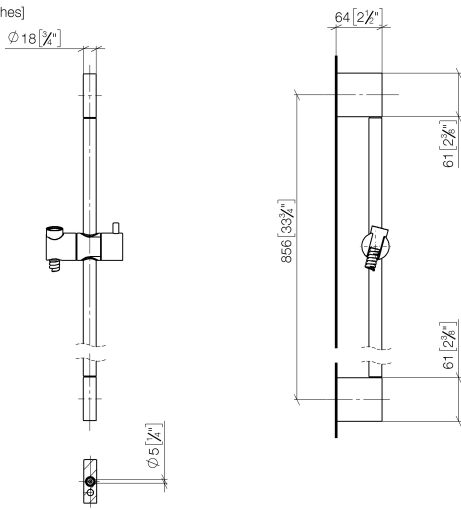

ST 050 203 2979

mm [inches]

Certificates

WRAS_2009048. ACS_20 ACC LY 738. IAPMO_4976 (1).