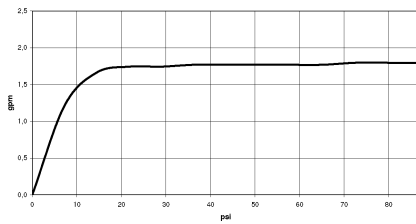

Shower set - Chrome

IMO

ST 050 203 2979

ST 050 203 2979

mm [inches]

Flow rate chart

Certificates

LGA_29984.