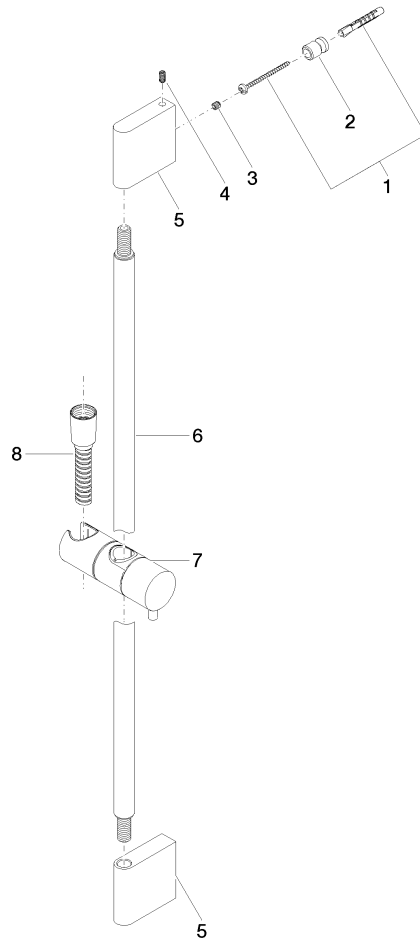

ST 050 203 2979

Fits: IMO, LISSÉ, META

- slide bar
- Pipe diameter 18 mm
- gauge 853 mm
- metal shower hose 1750mm with integrated anti-twist protection
- shower hose connector 3/8"
- Three or five settings: COMPACT RAIN, COMPACT SOFT FLOW, COMPACT AQUAPRESSURE FLOW, max. flow rate 6.8 l/min (at 3 bar)
- Function from: 6 l/min
- spray head Ø 100mm
- This product can help a building meet the requirements of Green Building Rating Systems, e.g. LEED®, BREEAM®, DGNB

- slide bar
- Pipe diameter 18 mm
- gauge 853 mm
- metal shower hose 1750mm with integrated anti-twist protection
- shower hose connector 3/8"

This article does not include a hand shower!

	Chrome	26 413 979-00
	Brushed Platinum	26 413 979-06
	Platinum	26 413 979-08
	Dark Chrome	26 413 979-19
	Light Gold	26 413 979-26
	Brushed Light Gold	26 413 979-27
	Brushed Durabronze (23kt Gold)	26 413 979-28
	Matte Black	26 413 979-33
	Brushed Bronze	26 413 979-42
	Brushed Champagne (22kt Gold)	26 413 979-46
	Champagne (22kt Gold)	26 413 979-47
	Brushed Chrome	26 413 979-93
	Brushed Dark Platinum	26 413 979-99

Required miscellaneous

	Hand shower - Chrome ●Max. flow rate 15 l/min (at 3 bar)	28 018 979-00
---	--	---------------

ST 050 203 2979

mm [inches]

Certificates

WRAS_2009048. ACS_20 ACC LY 738. IAPMO_4976 (1).

Spare parts list

No.	Item Number	Name	Quantity used	Delivery time
1	05 17 20 726 02 90	fixing set	2	2
2	08 17 20 726 90	holder	2	2
3	09 31 11 049 90	pin	2	2
4	04 31 11 113 00 90	pin	2	2
5	08 17 97 054-00	holder	2	10
6	90 28 22 597 00-00	holder	1	10
7	12 580 970-00	Slide unit - Chrome	1	10
8	28 322 970-00	Metal shower hose 1/2" x 3/8" x 1750 mm - Chrome	1	2