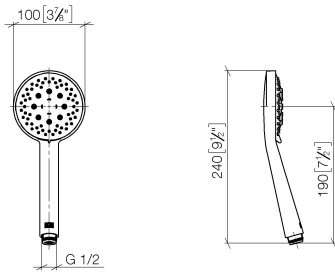

- slide bar
- Pipe diameter 18 mm
- gauge 853 mm
- metal shower hose 1750mm with integrated anti-twist protection
- shower hose connector 3/8"

This article does not include a hand shower!

	Chrome	26 413 979-00
	Brushed Platinum	26 413 979-06
	Platinum	26 413 979-08
	Dark Chrome	26 413 979-19
	Light Gold	26 413 979-26
	Brushed Light Gold	26 413 979-27
	Brushed Durabronze (23kt Gold)	26 413 979-28
	Matte Black	26 413 979-33
	Brushed Bronze	26 413 979-42
	Brushed Champagne (22kt Gold)	26 413 979-46
	Champagne (22kt Gold)	26 413 979-47
	Brushed Chrome	26 413 979-93
	Brushed Dark Platinum	26 413 979-99

Spare parts list

No.	Item Number	Name	Quantity used	Delivery time
1	05 17 20 726 02 90	fixing set	2	2
2	08 17 20 726 90	holder	2	2
3	09 31 11 049 90	pin	2	2
4	04 31 11 113 00 90	pin	2	2
5	08 17 97 054-00	holder	2	10
6	90 28 22 597 00-00	holder	1	10
7	12 580 970-00	Slide unit - Chrome	1	10
8	28 322 970-00	Metal shower hose 1/2" x 3/8" x 1750 mm - Chrome	1	2

Shower set - Chrome

IMO

ST 050 203 2979

ST 050 203 2979

mm [inches]

Flow rate chart

Certificates

LGA_29984.