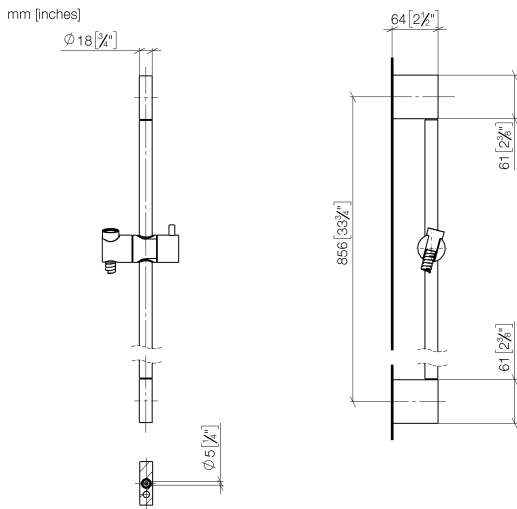

ST 050 203 2979

Fits: IMO, LISSÉ, META

- slide bar
- Pipe diameter 18 mm
- gauge 853 mm
- metal shower hose 1750mm with integrated anti-twist protection
- shower hose connector 3/8"
- Three or five settings: COMPACT RAIN, COMPACT SOFT FLOW, COMPACT AQUAPRESSURE FLOW, max. flow rate 6.8 l/min (at 3 bar)
- Function from: 6 l/min
- spray head Ø 100mm
- This product can help a building meet the requirements of Green Building Rating Systems, e.g. LEED®, BREEAM®, DGNB

ST 050 203 2979

Fits: IMO, LULU, MEM, TARA, CL.1, LISSÉ, VAIA, META, CYO

- slide bar
- Pipe diameter 18 mm
- gauge 853 mm
- metal shower hose 1750mm with integrated anti-twist protection
- shower hose connector 3/8"
- WRAS 2009048

ST 050 203 2979

Certificates

WRAS_2009048. ACS_20 ACC LY 738. IAPMO_4976 (1).

ST 050 203 2979

Spare parts list

No.	Item Number	Name	Quantity used	Delivery time
1	05 17 20 726 02 90	fixing set	2	2
2	08 17 20 726 90	holder	2	2
3	09 31 11 049 90	pin	2	2
4	04 31 11 113 00 90	pin	2	2
5	08 17 97 054-06	holder	2	10
6	90 28 22 597 00-06	holder	1	10
7	12 580 970-06	Slide unit - Brushed Platinum	1	10
8	28 322 970-06	Metal shower hose 1/2" x 3/8" x 1750 mm - Brushed Platinum	1	2