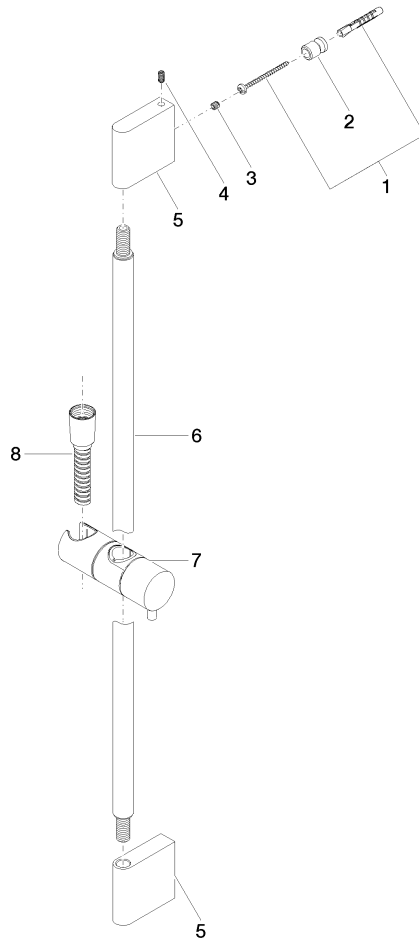

ST 050 203 2979

Fits: IMO, LISSÉ, META

- slide bar
- Pipe diameter 18 mm
- gauge 853 mm
- metal shower hose 1750mm with integrated anti-twist protection
- shower hose connector 3/8"
- Three or five settings: COMPACT RAIN, COMPACT SOFT FLOW, COMPACT AQUAPRESSURE FLOW, max. flow rate 6.8 l/min (at 3 bar)
- Function from: 6 l/min
- spray head Ø 100mm
- This product can help a building meet the requirements of Green Building Rating Systems, e.g. LEED®, BREEAM®, DGNB

ST 050 203 2979

Fits: IMO, LULU, MEM, TARA, CL.1, LISSÉ,
VAIA, META, CYO

- slide bar
- Pipe diameter 18 mm
- gauge 853 mm
- metal shower hose 1750mm with integrated anti-twist protection
- shower hose connector 3/8"

Recommended miscellaneous

Wall elbow - Dark Chrome

28 450 980-19

Recommended miscellaneous

LISSÉ Wall elbow - Dark Chrome

28 450 845-19

ST 050 203 2979

mm [inches]

ST 050 203 2979

Parts for other finishes can be found here: [Chrome](#)

- Three or five settings: COMPACT RAIN, COMPACT SOFT FLOW, COMPACT AQUAPRESSURE FLOW, max. flow rate 6.8 l/min (at 3 bar)
- with anti-scale system
- spray head Ø 100mm
- 1/2" connection
- Function from: 6 l/min
- This product can help a building meet the requirements of Green Building Rating Systems, e.g. LEED®, BREEAM®, DGNB