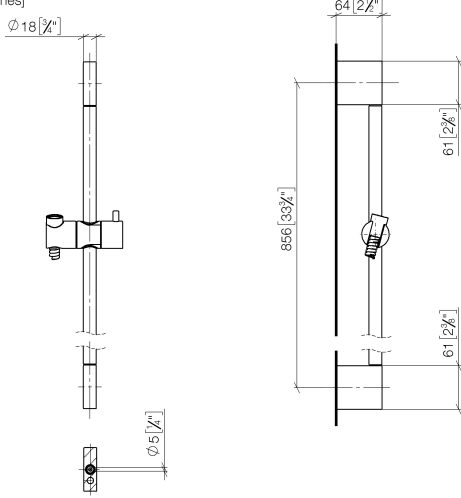

ST 050 203 2979

Fits: IMO, LISSÉ, META

- slide bar
- Pipe diameter 18 mm
- gauge 853 mm
- metal shower hose 1750mm with integrated anti-twist protection
- shower hose connector 3/8"
- Three or five settings: COMPACT RAIN, COMPACT SOFT FLOW, COMPACT AQUAPRESSURE FLOW, max. flow rate 6.8 l/min (at 3 bar)
- Function from: 6 l/min
- spray head Ø 100mm
- This product can help a building meet the requirements of Green Building Rating Systems, e.g. LEED®, BREEAM®, DGNB

ST 050 203 2979

Fits: IMO, LULU, MEM, TARA, CL.1, LISSÉ,
VAIA, META, CYO

- slide bar
- Pipe diameter 18 mm
- gauge 853 mm
- metal shower hose 1750mm with integrated anti-twist protection
- shower hose connector 3/8"

Recommended miscellaneous

Wall elbow - Dark Chrome

28 450 980-19

Recommended miscellaneous

LISSÉ Wall elbow - Dark Chrome

28 450 845-19

ST 050 203 2979

mm [inches]

ST 050 203 2979

Parts for other finishes can be found here: [Chrome](#)

- Three or five settings: COMPACT RAIN, COMPACT SOFT FLOW, COMPACT AQUAPRESSURE FLOW, max. flow rate 6.8 l/min (at 3 bar)
- with anti-scale system
- spray head Ø 100mm
- 1/2" connection
- Function from: 6 l/min
- This product can help a building meet the requirements of Green Building Rating Systems, e.g. LEED®, BREEAM®, DGNB