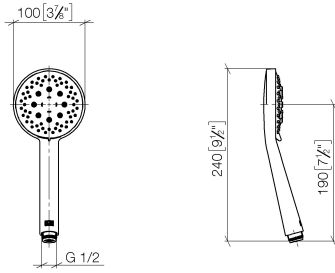

ST 050 203 2979

Fits: IMO, LISSÉ, META

- slide bar
- Pipe diameter 18 mm
- gauge 853 mm
- metal shower hose 1750mm with integrated anti-twist protection
- shower hose connector 3/8"
- Three or five settings: COMPACT RAIN, COMPACT SOFT FLOW, COMPACT AQUAPRESSURE FLOW, max. flow rate 6.8 l/min (at 3 bar)
- Function from: 6 l/min
- spray head Ø 100mm
- This product can help a building meet the requirements of Green Building Rating Systems, e.g. LEED®, BREEAM®, DGNB

ST 050 203 2979

Parts for other finishes can be found here: [Chrome](#)

- Three or five settings: COMPACT RAIN, COMPACT SOFT FLOW, COMPACT AQUAPRESSURE FLOW, max. flow rate 6.8 l/min (at 3 bar)
- with anti-scale system
- spray head Ø 100mm
- 1/2" connection
- Function from: 6 l/min
- This product can help a building meet the requirements of Green Building Rating Systems, e.g. LEED®, BREEAM®, DGNB

Shower set - Dark Chrome

IMO

ST 050 203 2979

ST 050 203 2979

mm [inches]

Flow rate chart

Certificates

LGA_29984.