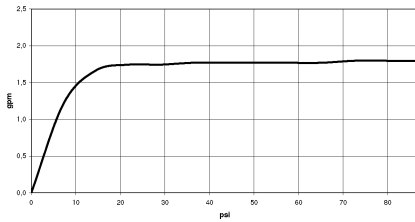

Shower set - Dark Chrome

IMO

ST 050 203 2979

ST 050 203 2979

mm [inches]

Flow rate chart

Certificates

LGA_29984.