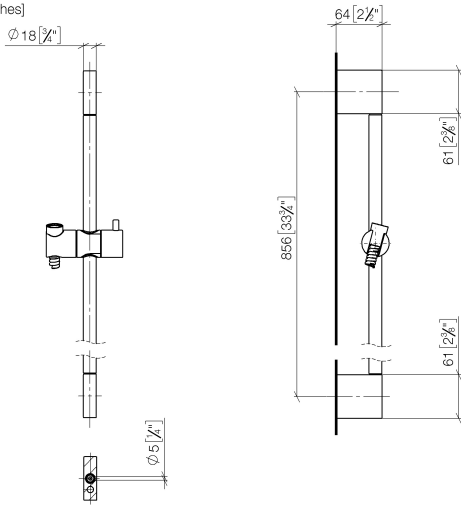

ST 050 203 2979

Fits: IMO, LISSÉ, META

- slide bar
- Pipe diameter 18 mm
- gauge 853 mm
- metal shower hose 1750mm with integrated anti-twist protection
- shower hose connector 3/8"
- Three or five settings: COMPACT RAIN, COMPACT SOFT FLOW, COMPACT AQUAPRESSURE FLOW, max. flow rate 6.8 l/min (at 3 bar)
- Function from: 6 l/min
- spray head Ø 100mm
- This product can help a building meet the requirements of Green Building Rating Systems, e.g. LEED®, BREEAM®, DGNB

ST 050 203 2979

Fits: IMO, LULU, MEM, TARA, CL.1, LISSÉ,
VAIA, META, CYO

- slide bar
- Pipe diameter 18 mm
- gauge 853 mm
- metal shower hose 1750mm with integrated anti-twist protection
- shower hose connector 3/8"
- WRAS 2009048

Required miscellaneous

	Concealed wall elbow - •min. recess depth 90 mm •max. recess depth 163 mm	35 085 970 90
---	--	---------------

Required miscellaneous

	Slide unit - Brushed Light Gold	12 580 970-27
---	--	---------------

Required miscellaneous

	Hand shower FlowReduce - Brushed Light Gold	28 018 979-27 0010
---	--	-----------------------

ST 050 203 2979

mm [inches]

Spare parts list

No.	Item Number	Name	Quantity used	Delivery time
1	05 17 20 726 02 90	fixing set	2	2
2	08 17 20 726 90	holder	2	2
3	09 31 11 049 90	pin	2	2
4	04 31 11 113 00 90	pin	2	2
5	08 17 97 054-27	holder	2	60
6	90 28 22 597 00-27	holder	1	30
7	12 580 970-27	Slide unit - Brushed Light Gold	1	30
8	28 322 970-27	Metal shower hose 1/2" x 3/8" x 1750 mm - Brushed Light Gold	1	30