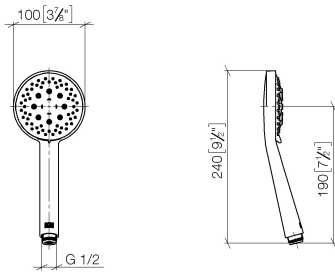

ST 050 203 2979

Fits: IMO, LISSÉ, META

- slide bar
- Pipe diameter 18 mm
- gauge 853 mm
- metal shower hose 1750mm with integrated anti-twist protection
- shower hose connector 3/8"
- Three or five settings: COMPACT RAIN, COMPACT SOFT FLOW, COMPACT AQUAPRESSURE FLOW, max. flow rate 6.8 l/min (at 3 bar)
- Function from: 6 l/min
- spray head Ø 100mm
- This product can help a building meet the requirements of Green Building Rating Systems, e.g. LEED®, BREEAM®, DGNB

Required miscellaneous

	Hand shower FlowReduce - Brushed Light Gold	28 018 979-27 0010
---	--	-----------------------

ST 050 203 2979

mm [inches]

Spare parts list

No.	Item Number	Name	Quantity used	Delivery time
1	05 17 20 726 02 90	fixing set	2	2
2	08 17 20 726 90	holder	2	2
3	09 31 11 049 90	pin	2	2
4	04 31 11 113 00 90	pin	2	2
5	08 17 97 054-27	holder	2	60
6	90 28 22 597 00-27	holder	1	30
7	12 580 970-27	Slide unit - Brushed Light Gold	1	30
8	28 322 970-27	Metal shower hose 1/2" x 3/8" x 1750 mm - Brushed Light Gold	1	30

ST 050 203 2979

ST 050 203 2979

mm [inches]

Flow rate chart

Certificates

LGA_29984.

Spare parts list

No.	Item Number	Name	Quantity used	Delivery time
1	09 23 01 039 90	sieve	1	2