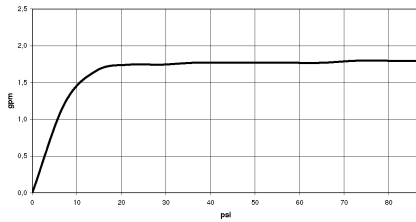

ST 050 203 2979

ST 050 203 2979

mm [inches]

Flow rate chart

Certificates

LGA_29984.

Spare parts list

No.	Item Number	Name	Quantity used	Delivery time
1	09 23 01 039 90	sieve	1	2