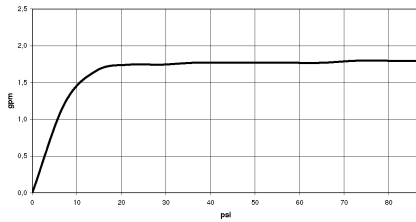

## Shower set - Brushed Durabronz (23kt Gold)

---

IMO

ST 050 203 2979

ST 050 203 2979

mm [inches]

Flow rate chart

Certificates