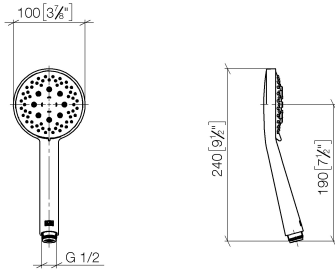

**Shower set - Brushed Durabronze (23kt Gold)**

ST 050 203 2979

Fits: IMO, LISSÉ, META

- slide bar
- Pipe diameter 18 mm
- gauge 853 mm
- metal shower hose 1750mm with integrated anti-twist protection
- shower hose connector 3/8"
- Three or five settings: COMPACT RAIN, COMPACT SOFT FLOW, COMPACT AQUAPRESSURE FLOW, max. flow rate 6.8 l/min (at 3 bar)
- Function from: 6 l/min
- spray head Ø 100mm
- This product can help a building meet the requirements of Green Building Rating Systems, e.g. LEED®, BREEAM®, DGNB

# Shower set - Brushed Durabronze (23kt Gold)

IMO

ST 050 203 2979

Fits: IMO, LULU, MEM, TARA, CL.1, LISSÉ, VAIA, META, CYO

- slide bar
- Pipe diameter 18 mm
- gauge 853 mm
- metal shower hose 1750mm with integrated anti-twist protection
- shower hose connector 3/8"
- WRAS 2009048

ST 050 203 2979

Spare parts list

No.	Item Number	Name	Quantity used	Delivery time
1	05 17 20 726 02 90	fixing set	2	2
2	08 17 20 726 90	holder	2	2
3	09 31 11 049 90	pin	2	2
4	04 31 11 113 00 90	pin	2	2
5	08 17 97 054-28	holder	2	20
6	90 28 22 597 00-28	holder	1	-
Spare part can no longer be ordered, please order the replacement item				
7	12 580 970-28	Slide unit - Brushed Durabron (23kt Gold)	1	20
8	28 322 970-28	Metal shower hose 1/2" x 3/8" x 1750 mm - Brushed Durabron (23kt Gold)	1	20

## Shower set - Brushed Durabronz (23kt Gold)

---

IMO

ST 050 203 2979

ST 050 203 2979

mm [inches]

Flow rate chart

Certificates