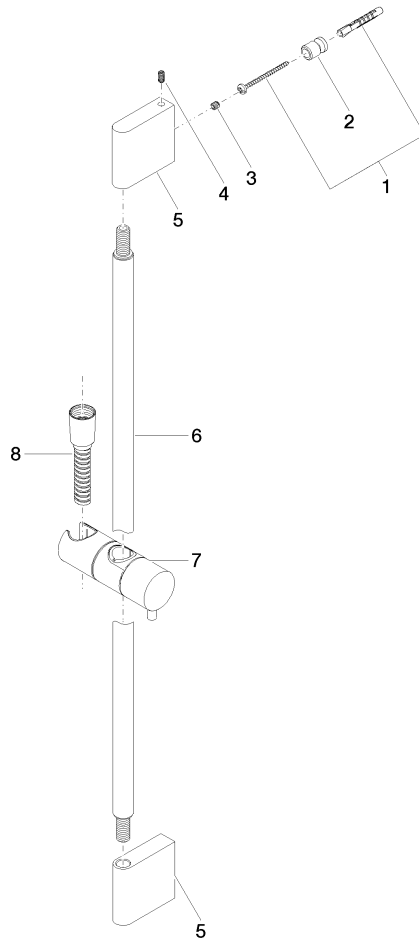

Shower set - Brushed Champagne (22kt Gold)

ST 050 203 2979

Fits: IMO, LISSÉ, META

- slide bar
- Pipe diameter 18 mm
- gauge 853 mm
- metal shower hose 1750mm with integrated anti-twist protection
- shower hose connector 3/8"
- Three or five settings: COMPACT RAIN, COMPACT SOFT FLOW, COMPACT AQUAPRESSURE FLOW, max. flow rate 6.8 l/min (at 3 bar)
- Function from: 6 l/min
- spray head Ø 100mm
- This product can help a building meet the requirements of Green Building Rating Systems, e.g. LEED®, BREEAM®, DGNB

Shower set - Brushed Champagne (22kt Gold)

IMO

ST 050 203 2979

Fits: IMO, LULU, MEM, TARA, CL.1, LISSÉ,
VAIA, META, CYO

- slide bar
- Pipe diameter 18 mm
- gauge 853 mm
- metal shower hose 1750mm with integrated anti-twist protection
- shower hose connector 3/8"
- WRAS 2009048

ST 050 203 2979

mm [inches]

ST 050 203 2979

Parts for other finishes can be found here: [Chrome](#)

Spare parts list

No.	Item Number	Name	Quantity used	Delivery time
1	05 17 20 726 02 90	fixing set	2	2
2	08 17 20 726 90	holder	2	2
3	09 31 11 049 90	pin	2	2
4	04 31 11 113 00 90	pin	2	2
5	08 17 97 054-46	holder	2	30
6	90 28 22 597 00-46	holder	1	30
7	12 580 970-46	Slide unit - Brushed Champagne (22kt Gold)	1	30
8	28 322 970-46	Metal shower hose 1/2" x 3/8" x 1750 mm - Brushed Champagne (22kt Gold)	1	30