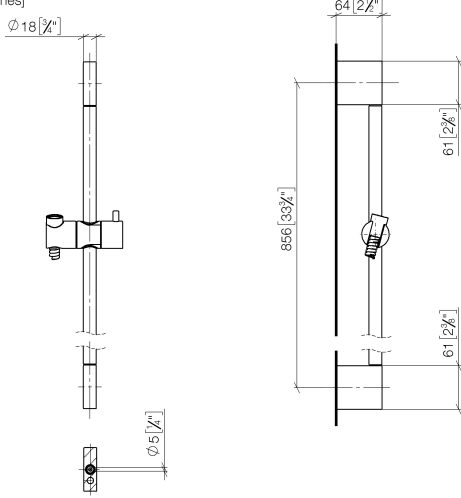

Shower set - Brushed Champagne (22kt Gold)

ST 050 203 2979

Fits: IMO, LISSÉ, META

- slide bar
- Pipe diameter 18 mm
- gauge 853 mm
- metal shower hose 1750mm with integrated anti-twist protection
- shower hose connector 3/8"
- Three or five settings: COMPACT RAIN, COMPACT SOFT FLOW, COMPACT AQUAPRESSURE FLOW, max. flow rate 6.8 l/min (at 3 bar)
- Function from: 6 l/min
- spray head Ø 100mm
- This product can help a building meet the requirements of Green Building Rating Systems, e.g. LEED®, BREEAM®, DGNB

Shower set - Brushed Champagne (22kt Gold)

IMO

ST 050 203 2979

Fits: IMO, LULU, MEM, TARA, CL.1, LISSÉ,
VAIA, META, CYO

- slide bar
- Pipe diameter 18 mm
- gauge 853 mm
- metal shower hose 1750mm with integrated anti-twist protection
- shower hose connector 3/8"
- WRAS 2009048

ST 050 203 2979

mm [inches]

ST 050 203 2979

Parts for other finishes can be found here: [Chrome](#)

Spare parts list

No.	Item Number	Name	Quantity used	Delivery time
1	05 17 20 726 02 90	fixing set	2	2
2	08 17 20 726 90	holder	2	2
3	09 31 11 049 90	pin	2	2
4	04 31 11 113 00 90	pin	2	2
5	08 17 97 054-46	holder	2	30
6	90 28 22 597 00-46	holder	1	30
7	12 580 970-46	Slide unit - Brushed Champagne (22kt Gold)	1	30
8	28 322 970-46	Metal shower hose 1/2" x 3/8" x 1750 mm - Brushed Champagne (22kt Gold)	1	30

ST 050 203 2979

ST 050 203 2979

mm [inches]

Flow rate chart

Certificates

LGA_29984.

Spare parts list

No.	Item Number	Name	Quantity used	Delivery time
1	09 23 01 039 90	sieve	1	2