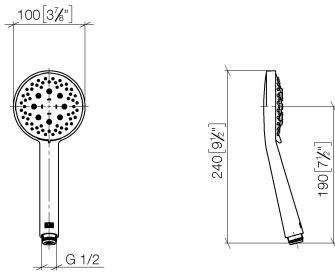

Shower set - Brushed Champagne (22kt Gold)

ST 050 203 2979

Fits: IMO, LISSÉ, META

- slide bar
- Pipe diameter 18 mm
- gauge 853 mm
- metal shower hose 1750mm with integrated anti-twist protection
- shower hose connector 3/8"
- Three or five settings: COMPACT RAIN, COMPACT SOFT FLOW, COMPACT AQUAPRESSURE FLOW, max. flow rate 6.8 l/min (at 3 bar)
- Function from: 6 l/min
- spray head Ø 100mm
- This product can help a building meet the requirements of Green Building Rating Systems, e.g. LEED®, BREEAM®, DGNB

Shower set - Brushed Champagne (22kt Gold)

IMO

ST 050 203 2979

Fits: IMO, LULU, MEM, TARA, CL.1, LISSÉ,
VAIA, META, CYO

- slide bar
- Pipe diameter 18 mm
- gauge 853 mm
- metal shower hose 1750mm with integrated anti-twist protection
- shower hose connector 3/8"
- WRAS 2009048

ST 050 203 2979

mm [inches]

ST 050 203 2979

Parts for other finishes can be found here: [Chrome](#)

Spare parts list

No.	Item Number	Name	Quantity used	Delivery time
1	05 17 20 726 02 90	fixing set	2	2
2	08 17 20 726 90	holder	2	2
3	09 31 11 049 90	pin	2	2
4	04 31 11 113 00 90	pin	2	2
5	08 17 97 054-46	holder	2	30
6	90 28 22 597 00-46	holder	1	30
7	12 580 970-46	Slide unit - Brushed Champagne (22kt Gold)	1	30
8	28 322 970-46	Metal shower hose 1/2" x 3/8" x 1750 mm - Brushed Champagne (22kt Gold)	1	30

ST 050 203 2979

ST 050 203 2979

mm [inches]

Flow rate chart

Certificates

LGA_29984.

Spare parts list

No.	Item Number	Name	Quantity used	Delivery time
1	09 23 01 039 90	sieve	1	2