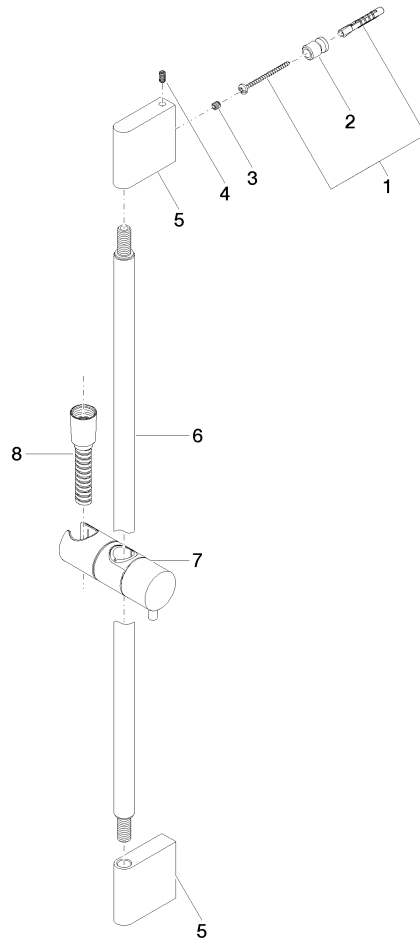

ST 050 203 2979

Fits: IMO, LISSÉ, META

- slide bar
- Pipe diameter 18 mm
- gauge 853 mm
- metal shower hose 1750mm with integrated anti-twist protection
- shower hose connector 3/8"
- Three or five settings: COMPACT RAIN, COMPACT SOFT FLOW, COMPACT AQUAPRESSURE FLOW, max. flow rate 6.8 l/min (at 3 bar)
- Function from: 6 l/min
- spray head Ø 100mm
- This product can help a building meet the requirements of Green Building Rating Systems, e.g. LEED®, BREEAM®, DGNB

## Shower set - Brushed Chrome

---

IMO

ST 050 203 2979

ST 050 203 2979

Fits: IMO, LULU, MEM, TARA, CL.1, LISSÉ,  
VAIA, META, CYO

- slide bar
- Pipe diameter 18 mm
- gauge 853 mm
- metal shower hose 1750mm with integrated anti-twist protection
- shower hose connector 3/8"
- WRAS 2009048

ST 050 203 2979

mm [inches]

Certificates

WRAS\_2009048. ACS\_20 ACC LY 738. IAPMO\_4976 (2).

ST 050 203 2979

Parts for other finishes can be found here: [Chrome](#)

Spare parts list

No.	Item Number	Name	Quantity used	Delivery time
1	05 17 20 726 02 90	fixing set	2	2
2	08 17 20 726 90	holder	2	2
3	09 31 11 049 90	pin	2	2
4	04 31 11 113 00 90	pin	2	2
5	08 17 97 054-93	holder	2	20
6	90 28 22 597 00-93	holder	1	20
7	12 580 970-93	Slide unit - Brushed Chrome	1	20
8	28 322 970-93	Metal shower hose 1/2" x 3/8" x 1750 mm - Brushed Chrome	1	20