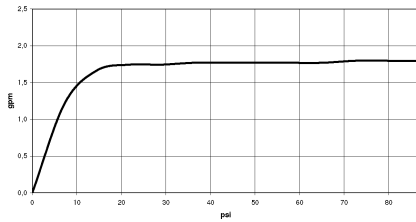

## Shower set - Brushed Chrome

---

IMO

ST 050 203 2979

ST 050 203 2979

mm [inches]

Flow rate chart

Certificates