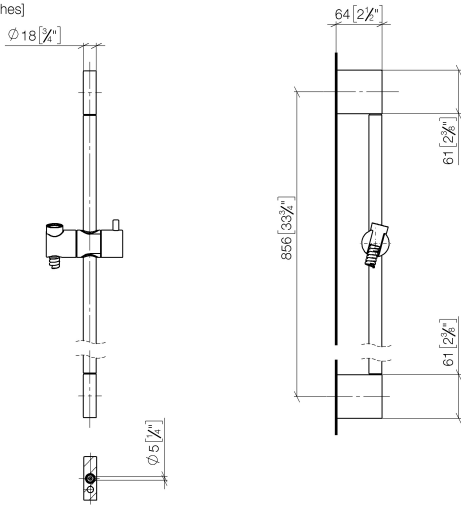

ST 050 203 2979

Fits: IMO, LISSÉ, META

- slide bar
- Pipe diameter 18 mm
- gauge 853 mm
- metal shower hose 1750mm with integrated anti-twist protection
- shower hose connector 3/8"
- Three or five settings: COMPACT RAIN, COMPACT SOFT FLOW, COMPACT AQUAPRESSURE FLOW, max. flow rate 6.8 l/min (at 3 bar)
- Function from: 6 l/min
- spray head Ø 100mm
- This product can help a building meet the requirements of Green Building Rating Systems, e.g. LEED®, BREEAM®, DGNB

## Shower set - Brushed Chrome

---

IMO

ST 050 203 2979

ST 050 203 2979

Fits: IMO, LULU, MEM, TARA, CL.1, LISSÉ,  
VAIA, META, CYO

- slide bar
- Pipe diameter 18 mm
- gauge 853 mm
- metal shower hose 1750mm with integrated anti-twist protection
- shower hose connector 3/8"
- WRAS 2009048

ST 050 203 2979

mm [inches]

Certificates

WRAS\_2009048. ACS\_20 ACC LY 738. IAPMO\_4976 (2).

ST 050 203 2979

Parts for other finishes can be found here: [Chrome](#)

Spare parts list

No.	Item Number	Name	Quantity used	Delivery time
1	05 17 20 726 02 90	fixing set	2	2
2	08 17 20 726 90	holder	2	2
3	09 31 11 049 90	pin	2	2
4	04 31 11 113 00 90	pin	2	2
5	08 17 97 054-93	holder	2	20
6	90 28 22 597 00-93	holder	1	20
7	12 580 970-93	Slide unit - Brushed Chrome	1	20
8	28 322 970-93	Metal shower hose 1/2" x 3/8" x 1750 mm - Brushed Chrome	1	20

## Shower set - Brushed Chrome

---

IMO

ST 050 203 2979

ST 050 203 2979

mm [inches]

Flow rate chart

Certificates