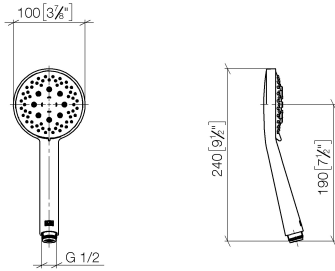

ST 050 203 2979

Fits: IMO, LISSÉ, META

- slide bar
- Pipe diameter 18 mm
- gauge 853 mm
- metal shower hose 1750mm with integrated anti-twist protection
- shower hose connector 3/8"
- Three or five settings: COMPACT RAIN, COMPACT SOFT FLOW, COMPACT AQUAPRESSURE FLOW, max. flow rate 6.8 l/min (at 3 bar)
- Function from: 6 l/min
- spray head Ø 100mm
- This product can help a building meet the requirements of Green Building Rating Systems, e.g. LEED®, BREEAM®, DGNB

## Shower set - Brushed Chrome

---

IMO

ST 050 203 2979

ST 050 203 2979

Fits: IMO, LULU, MEM, TARA, CL.1, LISSÉ,  
VAIA, META, CYO

- slide bar
- Pipe diameter 18 mm
- gauge 853 mm
- metal shower hose 1750mm with integrated anti-twist protection
- shower hose connector 3/8"
- WRAS 2009048

ST 050 203 2979

mm [inches]

Certificates

WRAS\_2009048. ACS\_20 ACC LY 738. IAPMO\_4976 (2).

ST 050 203 2979

Parts for other finishes can be found here: [Chrome](#)

Spare parts list

No.	Item Number	Name	Quantity used	Delivery time
1	05 17 20 726 02 90	fixing set	2	2
2	08 17 20 726 90	holder	2	2
3	09 31 11 049 90	pin	2	2
4	04 31 11 113 00 90	pin	2	2
5	08 17 97 054-93	holder	2	20
6	90 28 22 597 00-93	holder	1	20
7	12 580 970-93	Slide unit - Brushed Chrome	1	20
8	28 322 970-93	Metal shower hose 1/2" x 3/8" x 1750 mm - Brushed Chrome	1	20

## Shower set - Brushed Chrome

---

IMO

ST 050 203 2979

ST 050 203 2979

mm [inches]

Flow rate chart

Certificates