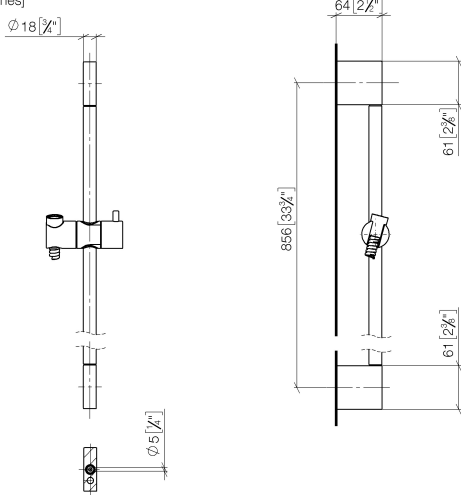

ST 050 203 2979

mm [inches]

Certificates

WRAS_2009048. ACS_20 ACC LY 738. IAPMO_4976 (1).