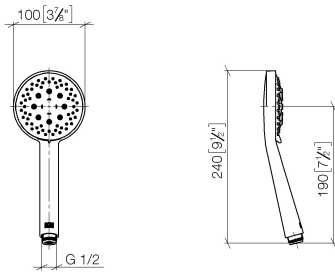

ST 050 203 2979

Fits: IMO, LISSÉ, META

- slide bar
- Pipe diameter 18 mm
- gauge 853 mm
- metal shower hose 1750mm with integrated anti-twist protection
- shower hose connector 3/8"
- Three or five settings: COMPACT RAIN, COMPACT SOFT FLOW, COMPACT AQUAPRESSURE FLOW, max. flow rate 6.8 l/min (at 3 bar)
- Function from: 6 l/min
- spray head Ø 100mm
- This product can help a building meet the requirements of Green Building Rating Systems, e.g. LEED®, BREEAM®, DGNB

No.	Item Number	Name	Quantity used	Delivery time
1	05 17 20 726 02 90	fixing set	2	2
2	08 17 20 726 90	holder	2	2
3	09 31 11 049 90	pin	2	2
4	04 31 11 113 00 90	pin	2	2
5	08 17 97 054-99	holder	2	30
6	90 28 22 597 00-99	holder	1	30
7	12 580 970-99	Slide unit - Brushed Dark Platinum	1	30
8	28 322 970-99	Metal shower hose 1/2" x 3/8" x 1750 mm - Brushed Dark Platinum	1	2

ST 050 203 2979

ST 050 203 2979

mm [inches]

Flow rate chart

Certificates

LGA_29984.

Spare parts list

No.	Item Number	Name	Quantity used	Delivery time
1	09 23 01 039 90	sieve	1	2