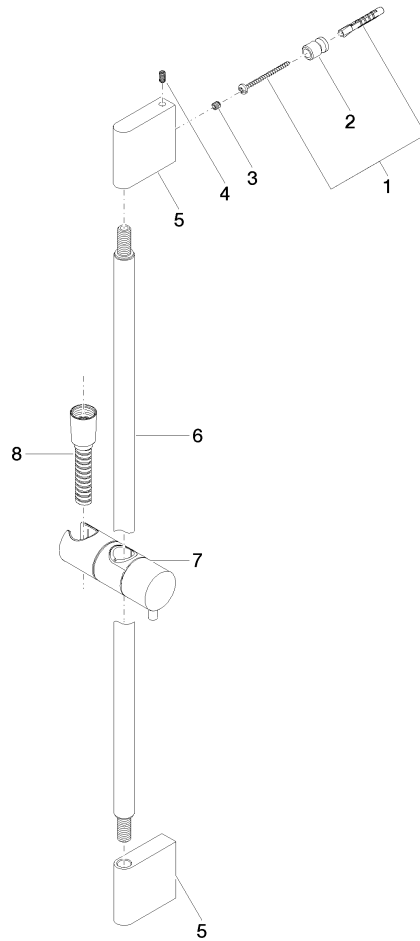

Shower set - Brushed Platinum

ST 050 203 9979

Fits: IMO, LULU, MEM, TARA, CL.1, LISSÉ, VAIA, META, CYO

- slide bar
- Pipe diameter 18 mm
- gauge 853 mm
- metal shower hose 1750mm with integrated anti-twist protection
- shower hose connector 3/8"
- Three or five settings: COMPACT RAIN, COMPACT SOFT FLOW, COMPACT AQUAPRESSURE FLOW, max. flow rate 15 l/min (at 3 bar)
- Function from: 7 l/min
- spray head Ø 100mm

ST 050 203 9979

Fits: IMO, LULU, MEM, TARA, CL.1, LISSÉ, VAIA, META, CYO

- slide bar
- Pipe diameter 18 mm
- gauge 853 mm
- metal shower hose 1750mm with integrated anti-twist protection
- shower hose connector 3/8"
- WRAS 2009048

ST 050 203 9979

mm [inches]

Certificates

WRAS_2009048. ACS_20 ACC LY 738. IAPMO_4976 (1).

ST 050 203 9979

Spare parts list

No.	Item Number	Name	Quantity used	Delivery time
1	05 17 20 726 02 90	fixing set	2	2
2	08 17 20 726 90	holder	2	2
3	09 31 11 049 90	pin	2	2
4	04 31 11 113 00 90	pin	2	2
5	08 17 97 054-06	holder	2	10
6	90 28 22 597 00-06	holder	1	10
7	12 580 970-06	Slide unit - Brushed Platinum	1	10
8	28 322 970-06	Metal shower hose 1/2" x 3/8" x 1750 mm - Brushed Platinum	1	2