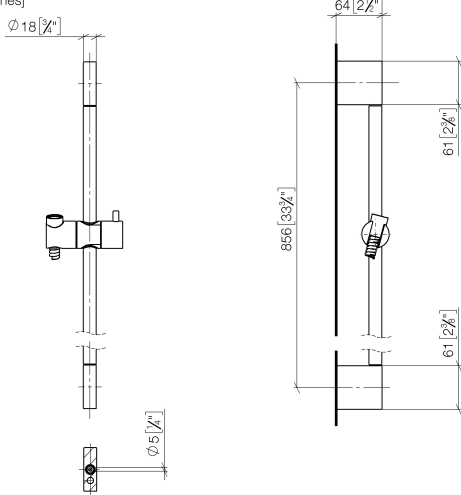

Shower set - Brushed Platinum

ST 050 203 9979

Fits: IMO, LULU, MEM, TARA, CL.1, LISSÉ, VAIA, META, CYO

- slide bar
- Pipe diameter 18 mm
- gauge 853 mm
- metal shower hose 1750mm with integrated anti-twist protection
- shower hose connector 3/8"
- Three or five settings: COMPACT RAIN, COMPACT SOFT FLOW, COMPACT AQUAPRESSURE FLOW, max. flow rate 15 l/min (at 3 bar)
- Function from: 7 l/min
- spray head Ø 100mm

ST 050 203 9979

mm [inches]

Certificates

WRAS_2009048. ACS_20 ACC LY 738. IAPMO_4976 (1).

ST 050 203 9979

Spare parts list

No.	Item Number	Name	Quantity used	Delivery time
1	05 17 20 726 02 90	fixing set	2	2
2	08 17 20 726 90	holder	2	2
3	09 31 11 049 90	pin	2	2
4	04 31 11 113 00 90	pin	2	2
5	08 17 97 054-06	holder	2	10
6	90 28 22 597 00-06	holder	1	10
7	12 580 970-06	Slide unit - Brushed Platinum	1	10
8	28 322 970-06	Metal shower hose 1/2" x 3/8" x 1750 mm - Brushed Platinum	1	2