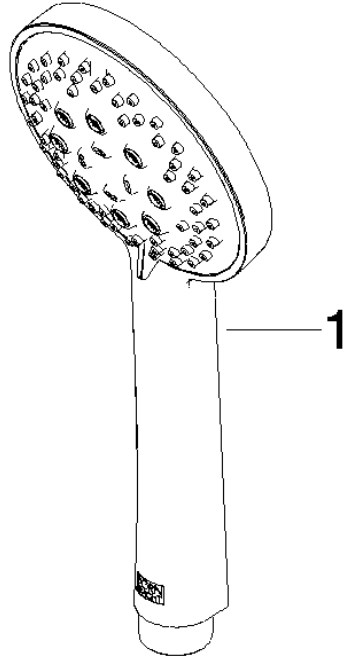

Shower set - Brushed Platinum

ST 050 203 9979

Fits: IMO, LULU, MEM, TARA, CL.1, LISSÉ, VAIA, META, CYO

- slide bar
- Pipe diameter 18 mm
- gauge 853 mm
- metal shower hose 1750mm with integrated anti-twist protection
- shower hose connector 3/8"
- Three or five settings: COMPACT RAIN, COMPACT SOFT FLOW, COMPACT AQUAPRESSURE FLOW, max. flow rate 15 l/min (at 3 bar)
- Function from: 7 l/min
- spray head Ø 100mm

ST 050 203 9979

mm [inches]

Certificates

WRAS_2009048. ACS_20 ACC LY 738. IAPMO_4976 (1).

ST 050 203 9979

Spare parts list

No.	Item Number	Name	Quantity used	Delivery time
1	05 17 20 726 02 90	fixing set	2	2
2	08 17 20 726 90	holder	2	2
3	09 31 11 049 90	pin	2	2
4	04 31 11 113 00 90	pin	2	2
5	08 17 97 054-06	holder	2	10
6	90 28 22 597 00-06	holder	1	10
7	12 580 970-06	Slide unit - Brushed Platinum	1	10
8	28 322 970-06	Metal shower hose 1/2" x 3/8" x 1750 mm - Brushed Platinum	1	2

ST 050 203 9979

ST 050 203 9979

mm [inches]

Flow rate chart

Certificates

LGA_29984.

DVGW_DW-
6517DN0129.

WRAS_2210003.

ST 050 203 9979

Parts for other
finishes can be found
here: [Chrome](#)

Spare parts list

No.	Item Number	Name	Quantity used	Delivery time
1	09 23 01 039 90	sieve	1	2