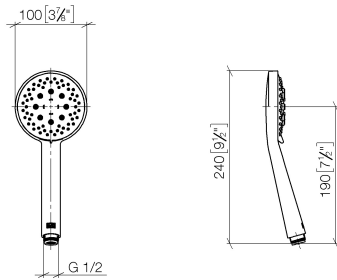

Shower set - Brushed Platinum

ST 050 203 9979

Fits: IMO, LULU, MEM, TARA, CL.1, LISSÉ, VAIA, META, CYO

- slide bar
- Pipe diameter 18 mm
- gauge 853 mm
- metal shower hose 1750mm with integrated anti-twist protection
- shower hose connector 3/8"
- Three or five settings: COMPACT RAIN, COMPACT SOFT FLOW, COMPACT AQUAPRESSURE FLOW, max. flow rate 15 l/min (at 3 bar)
- Function from: 7 l/min
- spray head Ø 100mm

ST 050 203 9979

mm [inches]

Certificates

WRAS_2009048. ACS_20 ACC LY 738. IAPMO_4976 (1).

ST 050 203 9979

Spare parts list

No.	Item Number	Name	Quantity used	Delivery time
1	05 17 20 726 02 90	fixing set	2	2
2	08 17 20 726 90	holder	2	2
3	09 31 11 049 90	pin	2	2
4	04 31 11 113 00 90	pin	2	2
5	08 17 97 054-06	holder	2	10
6	90 28 22 597 00-06	holder	1	10
7	12 580 970-06	Slide unit - Brushed Platinum	1	10
8	28 322 970-06	Metal shower hose 1/2" x 3/8" x 1750 mm - Brushed Platinum	1	2

ST 050 203 9979

- Three or five settings: COMPACT RAIN, COMPACT SOFT FLOW, COMPACT AQUAPRESSURE FLOW, max. flow rate 15 l/min (at 3 bar)
- with anti-scale system
- spray head Ø 100mm
- 1/2" connection
- WRAS 2210003
- Function from: 7 l/min

ST 050 203 9979

ST 050 203 9979

mm [inches]

Flow rate chart

Certificates

LGA_29984.

DVGW_DW-
6517DN0129.

WRAS_2210003.