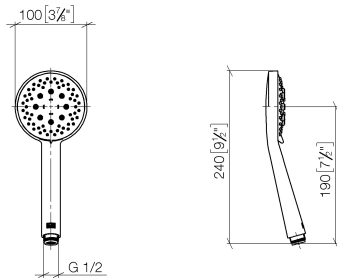

## Shower set - Platinum

IMO

ST 050 203 9979

---

ST 050 203 9979

mm [inches]

Flow rate chart

Certificates

LGA\_29984.

DVGW\_DW-  
6517DN0129.

WRAS\_2210003.

ST 050 203 9979

Parts for other  
finishes can be found  
here: [Chrome](#)

Spare parts list

No.	Item Number	Name	Quantity used	Delivery time
1	09 23 01 039 90	sieve	1	2