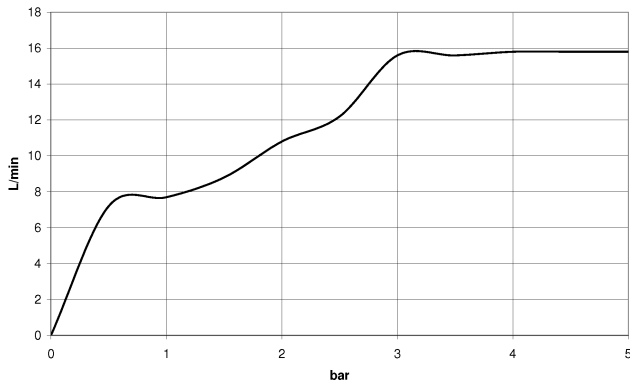

## Shower set - Platinum

IMO

ST 050 203 9979

---

ST 050 203 9979

mm [inches]

Flow rate chart

Certificates