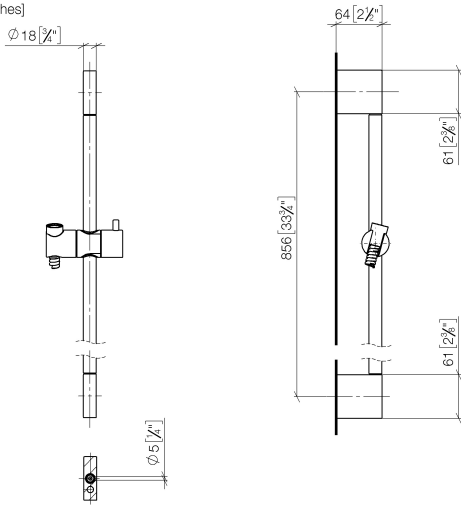

ST 050 203 9979

mm [inches]