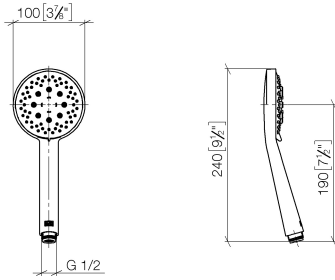

**Shower set - Dark Chrome**

ST 050 203 9979

Fits: IMO, LULU, MEM, TARA, CL.1, LISSÉ, VAIA, META, CYO

- slide bar
- Pipe diameter 18 mm
- gauge 853 mm
- metal shower hose 1750mm with integrated anti-twist protection
- shower hose connector 3/8"
- Three or five settings: COMPACT RAIN, COMPACT SOFT FLOW, COMPACT AQUAPRESSURE FLOW, max. flow rate 15 l/min (at 3 bar)
- Function from: 7 l/min
- spray head Ø 100mm

- Three or five settings: COMPACT RAIN, COMPACT SOFT FLOW, COMPACT AQUAPRESSURE FLOW, max. flow rate 15 l/min (at 3 bar)
- with anti-scale system
- spray head Ø 100mm
- 1/2" connection
- WRAS 2210003
- Function from: 7 l/min

## Shower set - Dark Chrome

---

IMO

ST 050 203 9979

ST 050 203 9979

mm [inches]

Flow rate chart

Certificates

LGA\_29984.

DVGW\_DW-  
6517DN0129.

WRAS\_2210003.

ST 050 203 9979

Parts for other  
finishes can be found  
here: [Chrome](#)

Spare parts list

No.	Item Number	Name	Quantity used	Delivery time
1	09 23 01 039 90	sieve	1	2