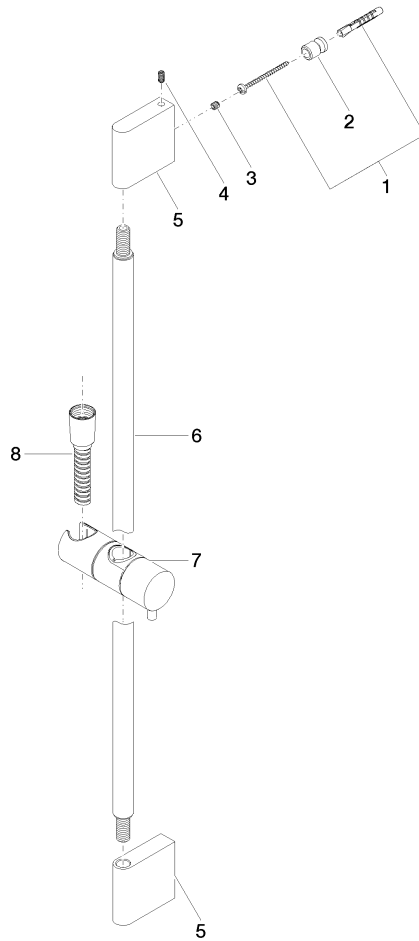

**Shower set - Dark Chrome**

ST 050 203 9979

Fits: IMO, LULU, MEM, TARA, CL.1, LISSÉ, VAIA, META, CYO

- slide bar
- Pipe diameter 18 mm
- gauge 853 mm
- metal shower hose 1750mm with integrated anti-twist protection
- shower hose connector 3/8"
- Three or five settings: COMPACT RAIN, COMPACT SOFT FLOW, COMPACT AQUAPRESSURE FLOW, max. flow rate 15 l/min (at 3 bar)
- Function from: 7 l/min
- spray head Ø 100mm

## Shower set - Dark Chrome

IMO

ST 050 203 9979

---

ST 050 203 9979

Fits: IMO, LULU, MEM, TARA, CL.1, LISSÉ,  
VAIA, META, CYO

- slide bar
- Pipe diameter 18 mm
- gauge 853 mm
- metal shower hose 1750mm with integrated anti-twist protection
- shower hose connector 3/8"
- WRAS 2009048

Recommended miscellaneous

Wall elbow - Dark Chrome 28 450 980-19

Recommended miscellaneous

LISSÉ Wall elbow - Dark Chrome 28 450 845-19

ST 050 203 9979

mm [inches]

ST 050 203 9979

Parts for other finishes can be found here: [Chrome](#)

- Three or five settings: COMPACT RAIN, COMPACT SOFT FLOW, COMPACT AQUAPRESSURE FLOW, max. flow rate 15 l/min (at 3 bar)
- with anti-scale system
- spray head Ø 100mm
- 1/2" connection
- WRAS 2210003
- Function from: 7 l/min