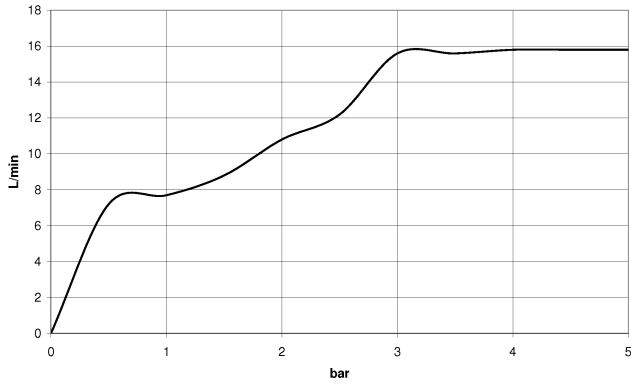

## Shower set - Dark Chrome

---

IMO

ST 050 203 9979

ST 050 203 9979

mm [inches]

Flow rate chart

Certificates