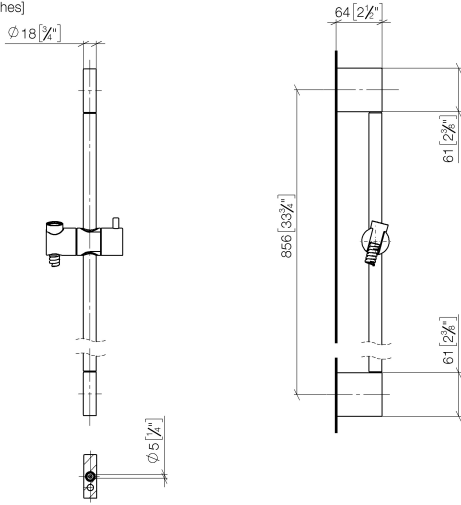

Shower set - Light Gold

ST 050 203 9979

Fits: IMO, LULU, MEM, TARA, CL.1, LISSÉ, VAIA, META, CYO

- slide bar
- Pipe diameter 18 mm
- gauge 853 mm
- metal shower hose 1750mm with integrated anti-twist protection
- shower hose connector 3/8"
- Three or five settings: COMPACT RAIN, COMPACT SOFT FLOW, COMPACT AQUAPRESSURE FLOW, max. flow rate 15 l/min (at 3 bar)
- Function from: 7 l/min
- spray head Ø 100mm

ST 050 203 9979

Individual components of this set

You need the following components for this set

1x 26 413 979-26

1x 28 018 979-26

ST 050 203 9979

Fits: IMO, LULU, MEM, TARA, CL.1, LISSÉ,
VAIA, META, CYO

- slide bar
- Pipe diameter 18 mm
- gauge 853 mm
- metal shower hose 1750mm with integrated anti-twist protection
- shower hose connector 3/8"
- WRAS 2009048

Required miscellaneous

	Concealed wall elbow - •min. recess depth 90 mm •max. recess depth 163 mm	35 085 970 90
---	--	---------------

Required miscellaneous

	Slide unit - Light Gold	12 580 970-26
---	--------------------------------	---------------

Required miscellaneous

	Hand shower FlowReduce - Light Gold	28 018 979-26 0010
---	--	-----------------------

ST 050 203 9979

mm [inches]

Spare parts list

No.	Item Number	Name	Quantity used	Delivery time
1	05 17 20 726 02 90	fixing set	2	2
2	08 17 20 726 90	holder	2	2
3	09 31 11 049 90	pin	2	2
4	04 31 11 113 00 90	pin	2	2
5	08 17 97 054-26	holder	2	60
6	90 28 22 597 00-26	holder	1	30
7	12 580 970-26	Slide unit - Light Gold	1	30
8	28 322 970-26	Metal shower hose 1/2" x 3/8" x 1750 mm - Light Gold	1	30