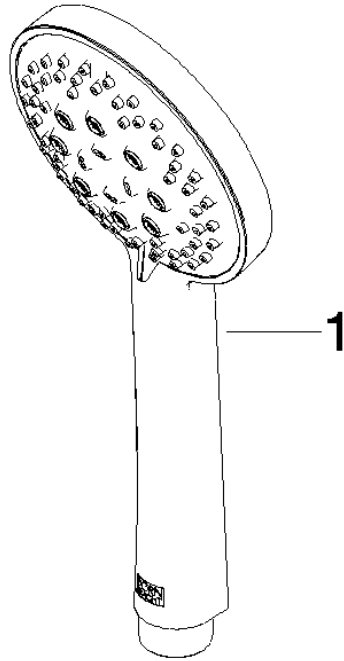

ST 050 203 9979

Parts for other
finishes can be found
here: [Chrome](#)

Spare parts list

No.	Item Number	Name	Quantity used	Delivery time
1	09 23 01 039 90	sieve	1	2