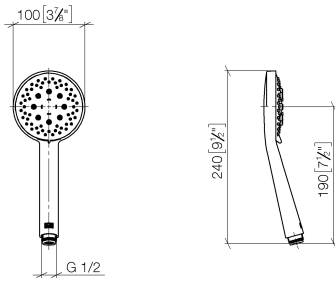

Shower set - Light Gold

ST 050 203 9979

Fits: IMO, LULU, MEM, TARA, CL.1, LISSÉ, VAIA, META, CYO

- slide bar
- Pipe diameter 18 mm
- gauge 853 mm
- metal shower hose 1750mm with integrated anti-twist protection
- shower hose connector 3/8"
- Three or five settings: COMPACT RAIN, COMPACT SOFT FLOW, COMPACT AQUAPRESSURE FLOW, max. flow rate 15 l/min (at 3 bar)
- Function from: 7 l/min
- spray head Ø 100mm

Required miscellaneous

	Hand shower FlowReduce - Light Gold	28 018 979-26 0010
---	--	-----------------------

ST 050 203 9979

mm [inches]

Spare parts list

No.	Item Number	Name	Quantity used	Delivery time
1	05 17 20 726 02 90	fixing set	2	2
2	08 17 20 726 90	holder	2	2
3	09 31 11 049 90	pin	2	2
4	04 31 11 113 00 90	pin	2	2
5	08 17 97 054-26	holder	2	60
6	90 28 22 597 00-26	holder	1	30
7	12 580 970-26	Slide unit - Light Gold	1	30
8	28 322 970-26	Metal shower hose 1/2" x 3/8" x 1750 mm - Light Gold	1	30

Shower set - Light Gold

IMO

ST 050 203 9979

Shower set - Light Gold

IMO

ST 050 203 9979

Shower set - Light Gold

IMO

ST 050 203 9979

ST 050 203 9979

mm [inches]

Flow rate chart

Certificates

LGA_29984.

WRAS_2210003.

ST 050 203 9979