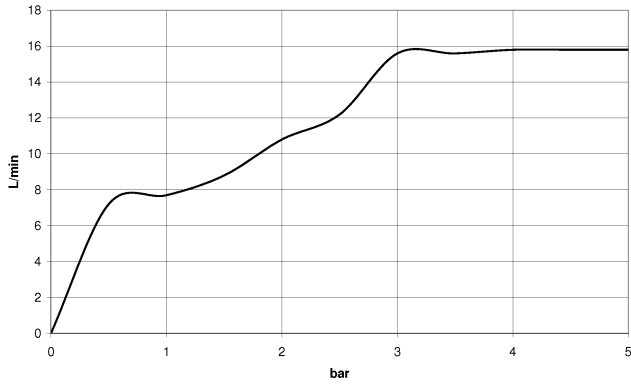

## Shower set - Brushed Bronze

---

IMO

ST 050 203 9979

ST 050 203 9979

mm [inches]

Flow rate chart

Certificates