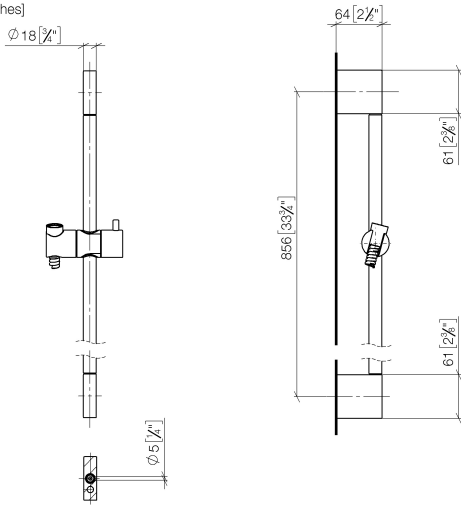

ST 050 203 9979

Fits: IMO, LULU, MEM, TARA, CL.1, LISSÉ, VAIA, META, CYO

- slide bar
- Pipe diameter 18 mm
- gauge 853 mm
- metal shower hose 1750mm with integrated anti-twist protection
- shower hose connector 3/8"
- Three or five settings: COMPACT RAIN, COMPACT SOFT FLOW, COMPACT AQUAPRESSURE FLOW, max. flow rate 15 l/min (at 3 bar)
- Function from: 7 l/min
- spray head Ø 100mm

## Shower set - Brushed Bronze

IMO

ST 050 203 9979

---

ST 050 203 9979

Fits: IMO, LULU, MEM, TARA, CL.1, LISSÉ,  
VAIA, META, CYO

- slide bar
- Pipe diameter 18 mm
- gauge 853 mm
- metal shower hose 1750mm with integrated anti-twist protection
- shower hose connector 3/8"
- WRAS 2009048

ST 050 203 9979

mm [inches]

ST 050 203 9979

Spare parts list

No.	Item Number	Name	Quantity used	Delivery time
1	05 17 20 726 02 90	fixing set	2	2
2	08 17 20 726 90	holder	2	2
3	09 31 11 049 90	pin	2	2
4	04 31 11 113 00 90	pin	2	2
5	08 17 97 054-42	holder	2	60
6	90 28 22 597 00-42	holder	1	30
7	12 580 970-42	Slide unit - Brushed Bronze	1	30
8	28 322 970-42	Metal shower hose 1/2" x 3/8" x 1750 mm - Brushed Bronze	1	30