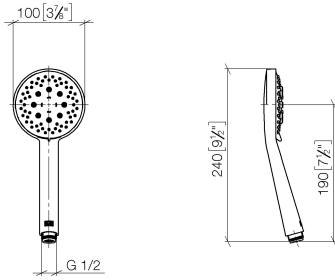

## Shower set - Brushed Bronze

IMO

ST 050 203 9979

---

ST 050 203 9979

Fits: IMO, LULU, MEM, TARA, CL.1, LISSÉ,  
VAIA, META, CYO

- slide bar
- Pipe diameter 18 mm
- gauge 853 mm
- metal shower hose 1750mm with integrated anti-twist protection
- shower hose connector 3/8"
- WRAS 2009048

ST 050 203 9979

mm [inches]

ST 050 203 9979

Spare parts list

No.	Item Number	Name	Quantity used	Delivery time
1	05 17 20 726 02 90	fixing set	2	2
2	08 17 20 726 90	holder	2	2
3	09 31 11 049 90	pin	2	2
4	04 31 11 113 00 90	pin	2	2
5	08 17 97 054-42	holder	2	60
6	90 28 22 597 00-42	holder	1	30
7	12 580 970-42	Slide unit - Brushed Bronze	1	30
8	28 322 970-42	Metal shower hose 1/2" x 3/8" x 1750 mm - Brushed Bronze	1	30

## Shower set - Brushed Bronze

---

IMO

ST 050 203 9979

ST 050 203 9979

mm [inches]

Flow rate chart

Certificates