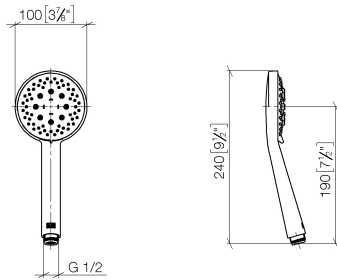

# Shower set - Brushed Champagne (22kt Gold)

ST 050 203 9979

Fits: IMO, LULU, MEM, TARA, CL.1, LISSÉ, VAIA, META, CYO

- slide bar
- Pipe diameter 18 mm
- gauge 853 mm
- metal shower hose 1750mm with integrated anti-twist protection
- shower hose connector 3/8"
- Three or five settings: COMPACT RAIN, COMPACT SOFT FLOW, COMPACT AQUAPRESSURE FLOW, max. flow rate 15 l/min (at 3 bar)
- Function from: 7 l/min
- spray head Ø 100mm

# Shower set - Brushed Champagne (22kt Gold)

IMO

ST 050 203 9979

Fits: IMO, LULU, MEM, TARA, CL.1, LISSÉ,  
VAIA, META, CYO

- slide bar
- Pipe diameter 18 mm
- gauge 853 mm
- metal shower hose 1750mm with integrated anti-twist protection
- shower hose connector 3/8"

ST 050 203 9979

mm [inches]

ST 050 203 9979

Parts for other finishes can be found here: [Chrome](#)

**Spare parts list**

No.	Item Number	Name	Quantity used	Delivery time
1	05 17 20 726 02 90	fixing set	2	2
2	08 17 20 726 90	holder	2	2
3	09 31 11 049 90	pin	2	2
4	04 31 11 113 00 90	pin	2	2
5	08 17 97 054-46	holder	2	30
6	90 28 22 597 00-46	holder	1	30
7	12 580 970-46	Slide unit - Brushed Champagne (22kt Gold)	1	30
8	28 322 970-46	Metal shower hose 1/2" x 3/8" x 1750 mm - Brushed Champagne (22kt Gold)	1	30

## Shower set - Brushed Champagne (22kt Gold)

---

IMO

ST 050 203 9979

ST 050 203 9979

mm [inches]

Flow rate chart

Certificates