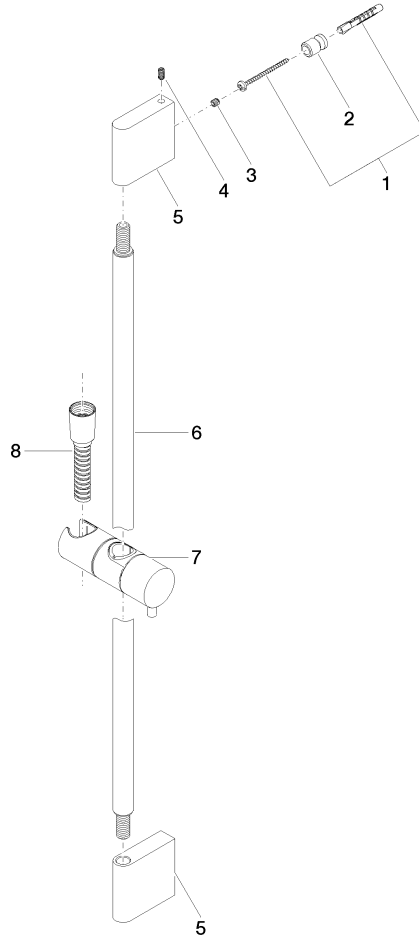

# Shower set - Brushed Champagne (22kt Gold)

ST 050 203 9979

Fits: IMO, LULU, MEM, TARA, CL.1, LISSÉ, VAIA, META, CYO

- slide bar
- Pipe diameter 18 mm
- gauge 853 mm
- metal shower hose 1750mm with integrated anti-twist protection
- shower hose connector 3/8"
- Three or five settings: COMPACT RAIN, COMPACT SOFT FLOW, COMPACT AQUAPRESSURE FLOW, max. flow rate 15 l/min (at 3 bar)
- Function from: 7 l/min
- spray head Ø 100mm

# Shower set - Brushed Champagne (22kt Gold)

IMO

ST 050 203 9979

Fits: IMO, LULU, MEM, TARA, CL.1, LISSÉ,  
VAIA, META, CYO

- slide bar
- Pipe diameter 18 mm
- gauge 853 mm
- metal shower hose 1750mm with integrated anti-twist protection
- shower hose connector 3/8"

ST 050 203 9979

mm [inches]

ST 050 203 9979

Parts for other finishes can be found here: [Chrome](#)

**Spare parts list**

No.	Item Number	Name	Quantity used	Delivery time
1	05 17 20 726 02 90	fixing set	2	2
2	08 17 20 726 90	holder	2	2
3	09 31 11 049 90	pin	2	2
4	04 31 11 113 00 90	pin	2	2
5	08 17 97 054-46	holder	2	30
6	90 28 22 597 00-46	holder	1	30
7	12 580 970-46	Slide unit - Brushed Champagne (22kt Gold)	1	30
8	28 322 970-46	Metal shower hose 1/2" x 3/8" x 1750 mm - Brushed Champagne (22kt Gold)	1	30