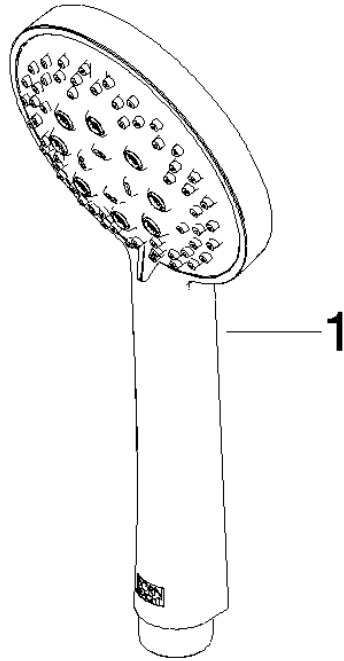

# Shower set - Brushed Champagne (22kt Gold)

ST 050 203 9979

Fits: IMO, LULU, MEM, TARA, CL.1, LISSÉ, VAIA, META, CYO

- slide bar
- Pipe diameter 18 mm
- gauge 853 mm
- metal shower hose 1750mm with integrated anti-twist protection
- shower hose connector 3/8"
- Three or five settings: COMPACT RAIN, COMPACT SOFT FLOW, COMPACT AQUAPRESSURE FLOW, max. flow rate 15 l/min (at 3 bar)
- Function from: 7 l/min
- spray head Ø 100mm

ST 050 203 9979

mm [inches]

ST 050 203 9979

Parts for other finishes can be found here: [Chrome](#)

**Spare parts list**

No.	Item Number	Name	Quantity used	Delivery time
1	05 17 20 726 02 90	fixing set	2	2
2	08 17 20 726 90	holder	2	2
3	09 31 11 049 90	pin	2	2
4	04 31 11 113 00 90	pin	2	2
5	08 17 97 054-46	holder	2	30
6	90 28 22 597 00-46	holder	1	30
7	12 580 970-46	Slide unit - Brushed Champagne (22kt Gold)	1	30
8	28 322 970-46	Metal shower hose 1/2" x 3/8" x 1750 mm - Brushed Champagne (22kt Gold)	1	30

## Shower set - Brushed Champagne (22kt Gold)

---

IMO

ST 050 203 9979

ST 050 203 9979

mm [inches]

Flow rate chart

Certificates

LGA\_29984.

DVGW\_DW-  
6517DN0129.

WRAS\_2210003.

ST 050 203 9979

Parts for other  
finishes can be found  
here: [Chrome](#)

Spare parts list

No.	Item Number	Name	Quantity used	Delivery time
1	09 23 01 039 90	sieve	1	2