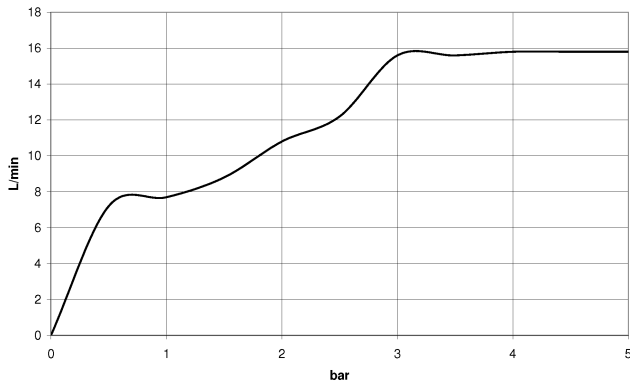

## Shower set - Brushed Champagne (22kt Gold)

---

IMO

ST 050 203 9979

ST 050 203 9979

mm [inches]

Flow rate chart

Certificates