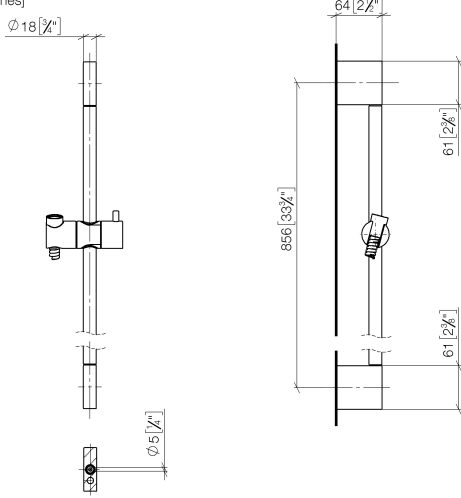

# Shower set - Brushed Champagne (22kt Gold)

ST 050 203 9979

Fits: IMO, LULU, MEM, TARA, CL.1, LISSÉ, VAIA, META, CYO

- slide bar
- Pipe diameter 18 mm
- gauge 853 mm
- metal shower hose 1750mm with integrated anti-twist protection
- shower hose connector 3/8"
- Three or five settings: COMPACT RAIN, COMPACT SOFT FLOW, COMPACT AQUAPRESSURE FLOW, max. flow rate 15 l/min (at 3 bar)
- Function from: 7 l/min
- spray head Ø 100mm

# Shower set - Brushed Champagne (22kt Gold)

IMO

ST 050 203 9979

Fits: IMO, LULU, MEM, TARA, CL.1, LISSÉ,  
VAIA, META, CYO

- slide bar
- Pipe diameter 18 mm
- gauge 853 mm
- metal shower hose 1750mm with integrated anti-twist protection
- shower hose connector 3/8"

ST 050 203 9979

mm [inches]

ST 050 203 9979

Parts for other finishes can be found here: [Chrome](#)

**Spare parts list**

No.	Item Number	Name	Quantity used	Delivery time
1	05 17 20 726 02 90	fixing set	2	2
2	08 17 20 726 90	holder	2	2
3	09 31 11 049 90	pin	2	2
4	04 31 11 113 00 90	pin	2	2
5	08 17 97 054-46	holder	2	30
6	90 28 22 597 00-46	holder	1	30
7	12 580 970-46	Slide unit - Brushed Champagne (22kt Gold)	1	30
8	28 322 970-46	Metal shower hose 1/2" x 3/8" x 1750 mm - Brushed Champagne (22kt Gold)	1	30

# Shower set - Brushed Champagne (22kt Gold)

IMO

ST 050 203 9979

- Three or five settings: COMPACT RAIN, COMPACT SOFT FLOW, COMPACT AQUAPRESSURE FLOW, max. flow rate 15 l/min (at 3 bar)
- with anti-scale system
- spray head Ø 100mm
- 1/2" connection
- WRAS 1704043
- Function from: 7 l/min