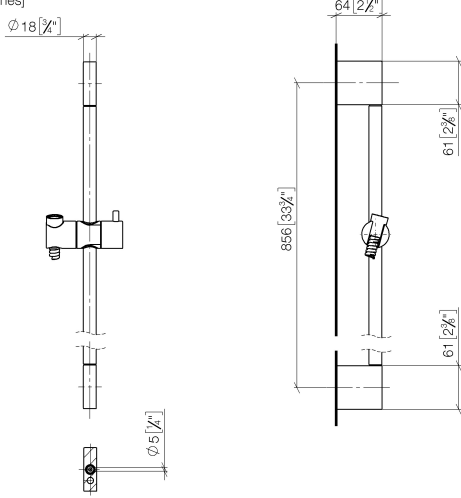

Shower set - Champagne (22kt Gold)

ST 050 203 9979

Fits: IMO, LULU, MEM, TARA, CL.1, LISSÉ, VAIA, META, CYO

- slide bar
- Pipe diameter 18 mm
- gauge 853 mm
- metal shower hose 1750mm with integrated anti-twist protection
- shower hose connector 3/8"
- Three or five settings: COMPACT RAIN, COMPACT SOFT FLOW, COMPACT AQUAPRESSURE FLOW, max. flow rate 15 l/min (at 3 bar)
- Function from: 7 l/min
- spray head Ø 100mm

Shower set - Champagne (22kt Gold)

IMO

ST 050 203 9979

Fits: IMO, LULU, MEM, TARA, CL.1, LISSÉ,
VAIA, META, CYO

- slide bar
- Pipe diameter 18 mm
- gauge 853 mm
- metal shower hose 1750mm with integrated anti-twist protection
- shower hose connector 3/8"
- WRAS 2009048

Recommended miscellaneous

Wall elbow - Champagne (22kt Gold) 28 450 980-47

ST 050 203 9979

mm [inches]

ST 050 203 9979

Parts for other finishes can be found here: [Chrome](#)

Spare parts list

No.	Item Number	Name	Quantity used	Delivery time
1	05 17 20 726 02 90	fixing set	2	2
2	08 17 20 726 90	holder	2	2
3	09 31 11 049 90	pin	2	2
4	04 31 11 113 00 90	pin	2	2
5	08 17 97 054-47	holder	2	30
6	90 28 22 597 00-47	holder	1	30
7	12 580 970-47	Slide unit - Champagne (22kt Gold)	1	30
8	28 322 970-47	Metal shower hose 1/2" x 3/8" x 1750 mm - Champagne (22kt Gold)	1	30

Shower set - Champagne (22kt Gold)

IMO

ST 050 203 9979

- Three or five settings: COMPACT RAIN, COMPACT SOFT FLOW, COMPACT AQUAPRESSURE FLOW, max. flow rate 15 l/min (at 3 bar)
- with anti-scale system
- spray head Ø 100mm
- 1/2" connection
- WRAS 2210003
- Function from: 7 l/min