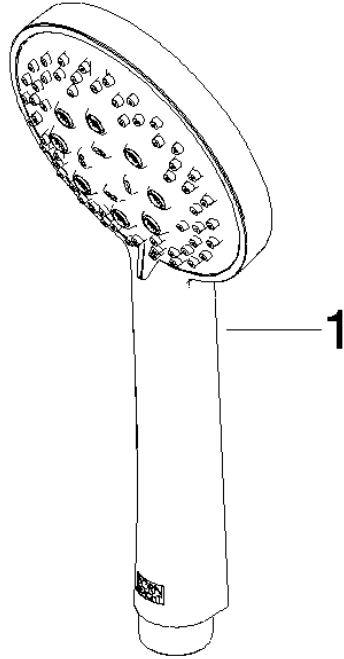

Shower set - Brushed Dark Platinum

ST 050 203 9979

Fits: IMO, LULU, MEM, TARA, CL.1, LISSÉ, VAIA, META, CYO

- slide bar
- Pipe diameter 18 mm
- gauge 853 mm
- metal shower hose 1750mm with integrated anti-twist protection
- shower hose connector 3/8"
- Three or five settings: COMPACT RAIN, COMPACT SOFT FLOW, COMPACT AQUAPRESSURE FLOW, max. flow rate 15 l/min (at 3 bar)
- Function from: 7 l/min
- spray head Ø 100mm

No.	Item Number	Name	Quantity used	Delivery time
1	05 17 20 726 02 90	fixing set	2	2
2	08 17 20 726 90	holder	2	2
3	09 31 11 049 90	pin	2	2
4	04 31 11 113 00 90	pin	2	2
5	08 17 97 054-99	holder	2	30
6	90 28 22 597 00-99	holder	1	30
7	12 580 970-99	Slide unit - Brushed Dark Platinum	1	30
8	28 322 970-99	Metal shower hose 1/2" x 3/8" x 1750 mm - Brushed Dark Platinum	1	2

ST 050 203 9979

ST 050 203 9979

mm [inches]

Flow rate chart

Certificates

LGA_29984.

DVGW_DW-
6517DN0129.

WRAS_2210003.

ST 050 203 9979

Parts for other
finishes can be found
here: [Chrome](#)

Spare parts list

No.	Item Number	Name	Quantity used	Delivery time
1	09 23 01 039 90	sieve	1	2