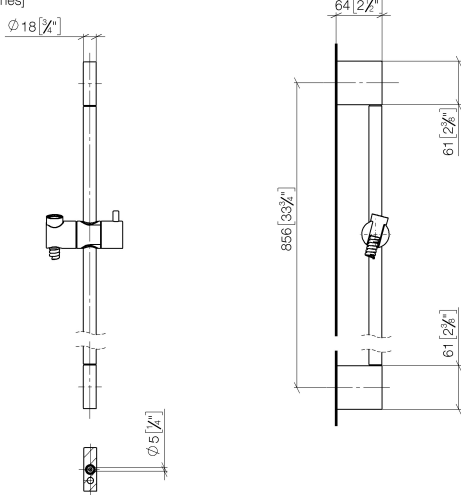

ST 050 203 9979

mm [inches]

Certificates

WRAS_2009048. ACS_20 ACC LY 738. IAPMO_4976 (1).