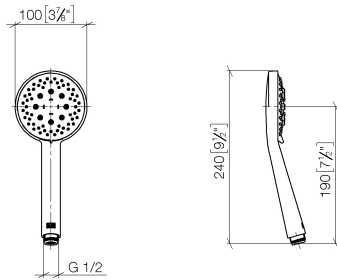

Shower set - Brushed Dark Platinum

ST 050 203 9979

Fits: IMO, LULU, MEM, TARA, CL.1, LISSÉ, VAIA, META, CYO

- slide bar
- Pipe diameter 18 mm
- gauge 853 mm
- metal shower hose 1750mm with integrated anti-twist protection
- shower hose connector 3/8"
- Three or five settings: COMPACT RAIN, COMPACT SOFT FLOW, COMPACT AQUAPRESSURE FLOW, max. flow rate 15 l/min (at 3 bar)
- Function from: 7 l/min
- spray head Ø 100mm

No.	Item Number	Name	Quantity used	Delivery time
1	05 17 20 726 02 90	fixing set	2	2
2	08 17 20 726 90	holder	2	2
3	09 31 11 049 90	pin	2	2
4	04 31 11 113 00 90	pin	2	2
5	08 17 97 054-99	holder	2	30
6	90 28 22 597 00-99	holder	1	30
7	12 580 970-99	Slide unit - Brushed Dark Platinum	1	30
8	28 322 970-99	Metal shower hose 1/2" x 3/8" x 1750 mm - Brushed Dark Platinum	1	2

ST 050 203 9979

- Three or five settings: COMPACT RAIN, COMPACT SOFT FLOW, COMPACT AQUAPRESSURE FLOW, max. flow rate 15 l/min (at 3 bar)
- with anti-scale system
- spray head Ø 100mm
- 1/2" connection
- WRAS 2210003
- Function from: 7 l/min

ST 050 203 9979

ST 050 203 9979

mm [inches]

Flow rate chart

Certificates

LGA_29984.

DVGW_DW-
6517DN0129.

WRAS_2210003.