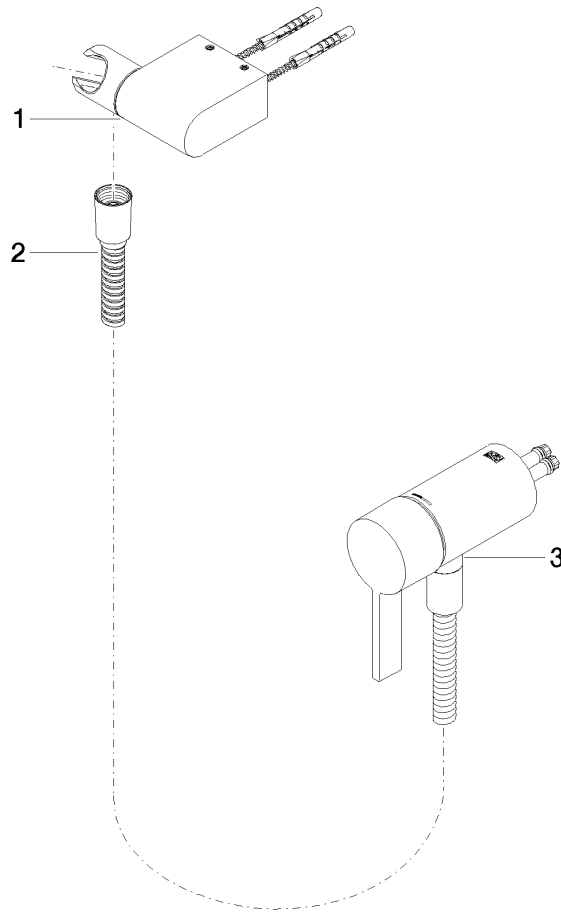

**Concealed single-lever mixer with integrated shower connection with hand shower set - Brushed Platinum**

IMO

ST 050 204 8979

- metal shower hose 1750mm with integrated anti-twist protection
  - Hand shower: COMPACT RAIN, max. flow rate 10 l/min (at 3 bar)
  - spray head Ø 130 mm
- Intrinsic protection against back flow.**

### Spare parts list

No.	Item Number	Name	Quantity used	Delivery time
1	28 060 970-06	Wall bracket swivel - Brushed Platinum	1	10
2	28 322 970-06	Metal shower hose 1/2" x 3/8" x 1750 mm - Brushed Platinum	1	2
3	36 050 970-06	Concealed single-lever mixer with integrated shower connection - Brushed Platinum	1	10