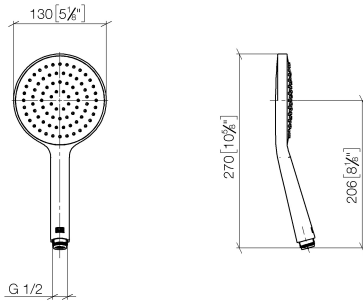

**Concealed single-lever mixer with integrated shower connection with hand shower set - Brushed Platinum**

IMO

ST 050 204 8979

- metal shower hose 1750mm with integrated anti-twist protection
  - Hand shower: COMPACT RAIN, max. flow rate 10 l/min (at 3 bar)
  - spray head Ø 130 mm
- Intrinsic protection against back flow.**

### Spare parts list

No.	Item Number	Name	Quantity used	Delivery time
1	28 060 970-06	Wall bracket swivel - Brushed Platinum	1	10
2	28 322 970-06	Metal shower hose 1/2" x 3/8" x 1750 mm - Brushed Platinum	1	2
3	36 050 970-06	Concealed single-lever mixer with integrated shower connection - Brushed Platinum	1	10

---

IMO

ST 050 204 8979

Concealed single-lever mixer with integrated shower connection with hand shower set - Brushed Platinum

---

IMO

ST 050 204 8979

**Concealed single-lever mixer with integrated shower connection with hand shower set - Brushed Platinum**

ST 050 204 8070  
mm [inches]

**Flow rate chart**

**Certificates**

DVGW\_DW-  
6517DN0129.

LGA\_29983.

WRAS\_2009011.

Concealed single-lever mixer with integrated shower connection with hand shower set - Brushed Platinum