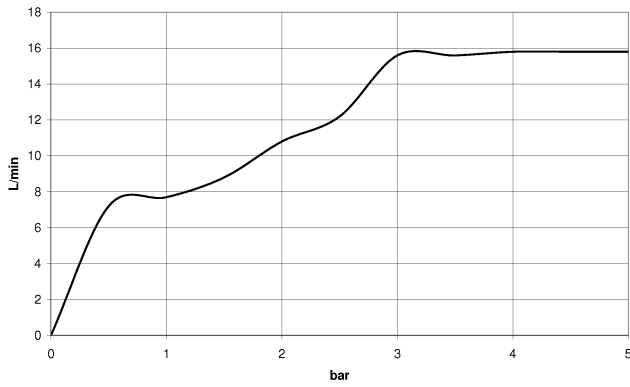

ST 050 204 8070  
mm [inches]

**Flow rate chart**

**Certificates**

DVGW\_DW-  
6517DN0129.

LGA\_29983.

WRAS\_2009011.

Concealed single-lever mixer with integrated shower connection with hand shower set - Brushed Platinum