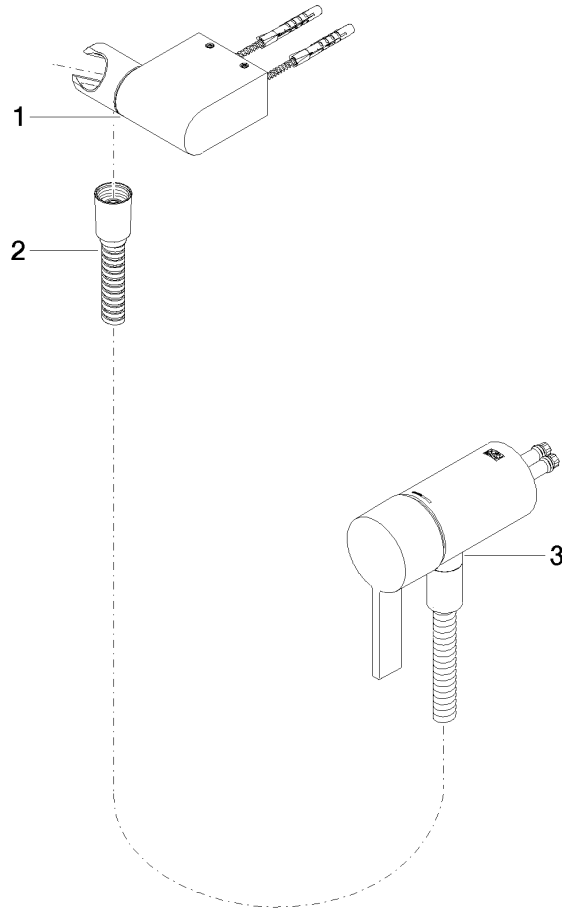

# Concealed single-lever mixer with integrated shower connection with hand shower set - Platinum

IMO

ST 050 204 8979

- metal shower hose 1750mm with integrated anti-twist protection
  - Hand shower: COMPACT RAIN, max. flow rate 10 l/min (at 3 bar)
  - spray head Ø 130 mm
- Intrinsic protection against back flow.**

**Concealed single-lever mixer with integrated shower connection with hand shower set - Platinum**

ST 050 204 8070  
mm [inches]

**Certificates**

Belgaqua\_21-025- WRAS\_2011027. LGA\_29928.  
27\_1.

ST 050 204 8979

Spare parts list

No.	Item Number	Name	Quantity used	Delivery time
1	28 060 970-08	Wall bracket swivel - Platinum	1	40
2	28 322 970-08	Metal shower hose 1/2" x 3/8" x 1750 mm - Platinum	1	40
3	36 050 970-08	Concealed single-lever mixer with integrated shower connection - Platinum	1	40