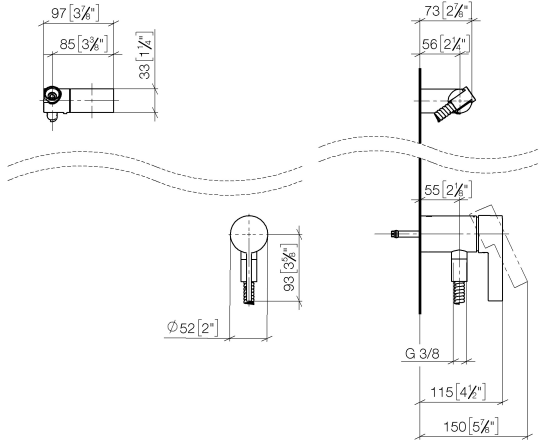

# Concealed single-lever mixer with integrated shower connection with hand shower set - Platinum

IMO

ST 050 204 8979

- metal shower hose 1750mm with integrated anti-twist protection
  - Hand shower: COMPACT RAIN, max. flow rate 10 l/min (at 3 bar)
  - spray head Ø 130 mm
- Intrinsic protection against back flow.**

**Concealed single-lever mixer with integrated shower connection with hand shower set - Platinum**

ST 050 204 8070  
mm [inches]

**Certificates**

Belgaqua\_21-025- WRAS\_2011027. LGA\_29928.  
27\_1.

ST 050 204 8979

Spare parts list

No.	Item Number	Name	Quantity used	Delivery time
1	28 060 970-08	Wall bracket swivel - Platinum	1	40
2	28 322 970-08	Metal shower hose 1/2" x 3/8" x 1750 mm - Platinum	1	40
3	36 050 970-08	Concealed single-lever mixer with integrated shower connection - Platinum	1	40