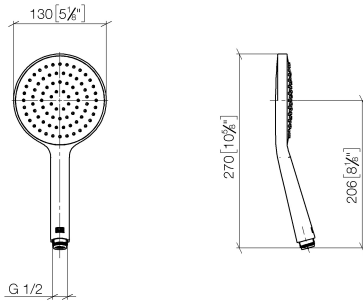

# Concealed single-lever mixer with integrated shower connection with hand shower set - Platinum

IMO

ST 050 204 8979

- metal shower hose 1750mm with integrated anti-twist protection
  - Hand shower: COMPACT RAIN, max. flow rate 10 l/min (at 3 bar)
  - spray head Ø 130 mm
- Intrinsic protection against back flow.**

**Concealed single-lever mixer with integrated shower connection with hand shower set - Platinum**

ST 050 204 8070  
mm [inches]

**Certificates**

Belgaqua\_21-025- WRAS\_2011027. LGA\_29928.  
27\_1.

ST 050 204 8979

---

IMO

ST 050 204 8979

Concealed single-lever mixer with integrated shower connection with hand shower set - Platinum

---

IMO

ST 050 204 8979

**Concealed single-lever mixer with integrated shower connection with hand shower set - Platinum**

IMO

ST 050 204 8070  
mm [inches]

**Flow rate chart**

**Certificates**

DVGW\_DW-  
6517DN0129.

LGA\_29983.

WRAS\_2009011.

Concealed single-lever mixer with integrated shower connection with hand shower set - Platinum