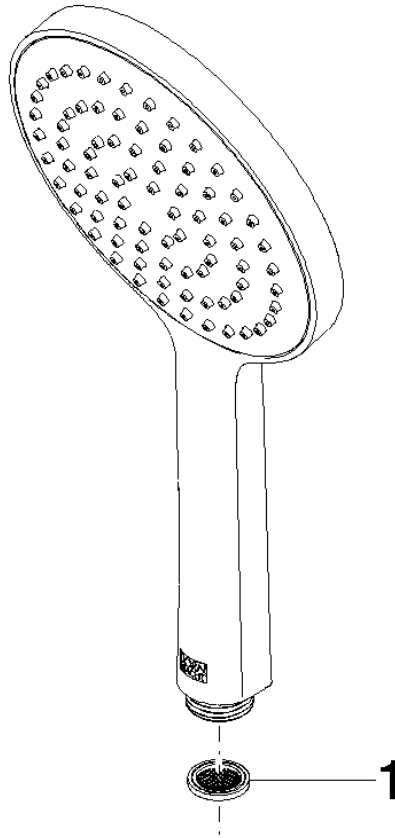

Concealed single-lever mixer with integrated shower connection with hand shower set - Dark Chrome

IMO

ST 050 204 8979

- metal shower hose 1750mm with integrated anti-twist protection
 - Hand shower: COMPACT RAIN, max. flow rate 10 l/min (at 3 bar)
 - spray head Ø 130 mm
- Intrinsic protection against back flow.**

IMO

ST 050 204 8979

Concealed single-lever mixer with integrated shower connection with hand shower set - Dark Chrome

IMO

ST 050 204 8979

- COMPACT RAIN, max. flow rate 15 l/min (at 3 bar)
- with anti-scale system
- spray head Ø 130 mm
- 1/2" connection

IMO

ST 050 204 8979

Concealed single-lever mixer with integrated shower connection with hand shower set - Dark Chrome

IMO

ST 050 204 8070
mm [inches]

Flow rate chart

Certificates

DVGW_DW-
6517DN0129.

LGA_29983.

Concealed single-lever mixer with integrated shower connection with hand shower set - Dark Chrome

IMO

ST 050 204 8979
Parts for other
finishes can be found
here: Chrome

- metal shower hose 1750mm with integrated anti-twist protection