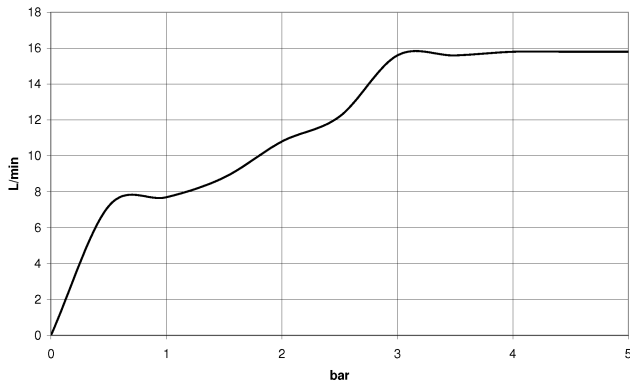

IMO

ST 050 204 8979

Concealed single-lever mixer with integrated shower connection with hand shower set - Dark Chrome

IMO

ST 050 204 8070
mm [inches]

Flow rate chart

Certificates

DVGW_DW-
6517DN0129.