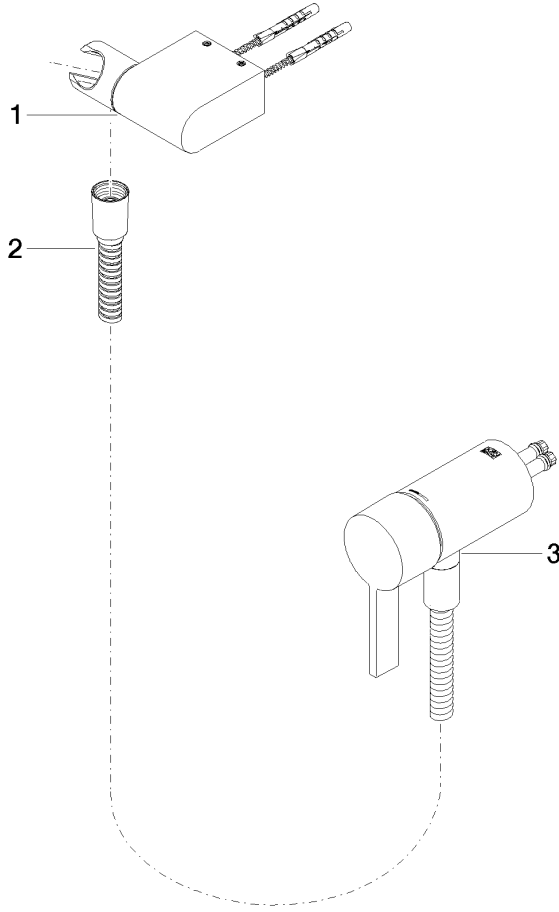

Concealed single-lever mixer with integrated shower connection with hand shower set - Dark Chrome

IMO

ST 050 204 8979

- metal shower hose 1750mm with integrated anti-twist protection
 - Hand shower: COMPACT RAIN, max. flow rate 10 l/min (at 3 bar)
 - spray head Ø 130 mm
- Intrinsic protection against back flow.**

LGA_29983.

Concealed single-lever mixer with integrated shower connection with hand shower set - Dark Chrome

IMO

ST 050 204 8979
Parts for other
finishes can be found
here: Chrome

- metal shower hose 1750mm with integrated anti-twist protection

IMO

ST 050 204 8979

Concealed single-lever mixer with integrated shower connection with hand shower set - Dark Chrome

IMO

ST 050 204 8979

Concealed single-lever mixer with integrated shower connection with hand shower set - Dark Chrome

ST 050 204 8070

Parts for other finishes can be found here: [Chrome](#)

∅ 52 [2"]

Concealed single-lever mixer with integrated shower connection with hand shower set - Dark Chrome

IMO

ST 050 204 8979