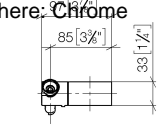

IMO

ST 050 204 8979

Concealed single-lever mixer with integrated shower connection with hand shower set - Dark Chrome

IMO

ST 050 204 8979

Concealed single-lever mixer with integrated shower connection with hand shower set - Dark Chrome

ST 050 204 8070

Parts for other finishes can be found here: [Chrome](#)

∅ 52 [2"]

Concealed single-lever mixer with integrated shower connection with hand shower set - Dark Chrome

IMO

ST 050 204 8979