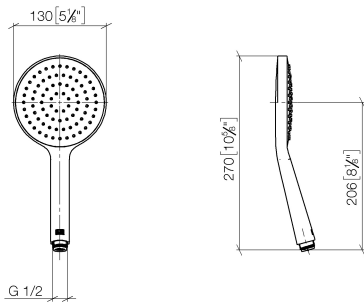

Concealed single-lever mixer with integrated shower connection with hand shower set - Dark Chrome

IMO

ST 050 204 8979

- metal shower hose 1750mm with integrated anti-twist protection
 - Hand shower: COMPACT RAIN, max. flow rate 10 l/min (at 3 bar)
 - spray head Ø 130 mm
- Intrinsic protection against back flow.**

IMO

ST 050 204 8979

Concealed single-lever mixer with integrated shower connection with hand shower set - Dark Chrome

IMO

ST 050 204 8979

- COMPACT RAIN, max. flow rate 15 l/min (at 3 bar)
- with anti-scale system
- spray head Ø 130 mm
- 1/2" connection

Concealed single-lever mixer with integrated shower connection with hand shower set - Dark Chrome

IMO

ST 050 204 8979

Concealed single-lever mixer with integrated shower connection with hand shower set - Dark Chrome

IMO

ST 050 204 8979

Concealed single-lever mixer with integrated shower connection with hand shower set - Dark Chrome

IMO

ST 050 204 8070
mm [inches]

Flow rate chart

Certificates

DVGW_DW-
6517DN0129.