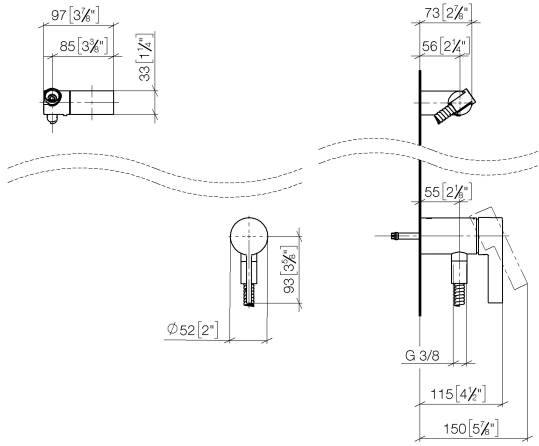

Concealed single-lever mixer with integrated shower connection with hand shower set - Brushed Durabronz (23kt Gold)

IMO

ST 050 204 8979

- metal shower hose 1750mm with integrated anti-twist protection
 - Hand shower: COMPACT RAIN, max. flow rate 10 l/min (at 3 bar)
 - spray head Ø 130 mm
- Intrinsic protection against back flow.**

Concealed single-lever mixer with integrated shower connection with hand shower set - Brushed Durabronz (23kt Gold)

ST 050 204 8070
mm [inches]

Certificates

Belgaqua_21-025- WRAS_2011027. LGA_29928.
27_1.

ST 050 204 8979

Spare parts list

No.	Item Number	Name	Quantity used	Delivery time
1	28 060 970-28	Wall bracket swivel - Brushed Durabron (23kt Gold)	1	20
2	28 322 970-28	Metal shower hose 1/2" x 3/8" x 1750 mm - Brushed Durabron (23kt Gold)	1	20
3	36 050 970-28	Concealed single-lever mixer with integrated shower connection - Brushed Durabron (23kt Gold)	1	20

Concealed single-lever mixer with integrated shower connection with hand shower set - Brushed Durabronze (23kt Gold)

IMO

ST 050 204 8979

- COMPACT RAIN, max. flow rate 15 l/min (at 3 bar)
- with anti-scale system
- spray head Ø 130 mm
- 1/2" connection