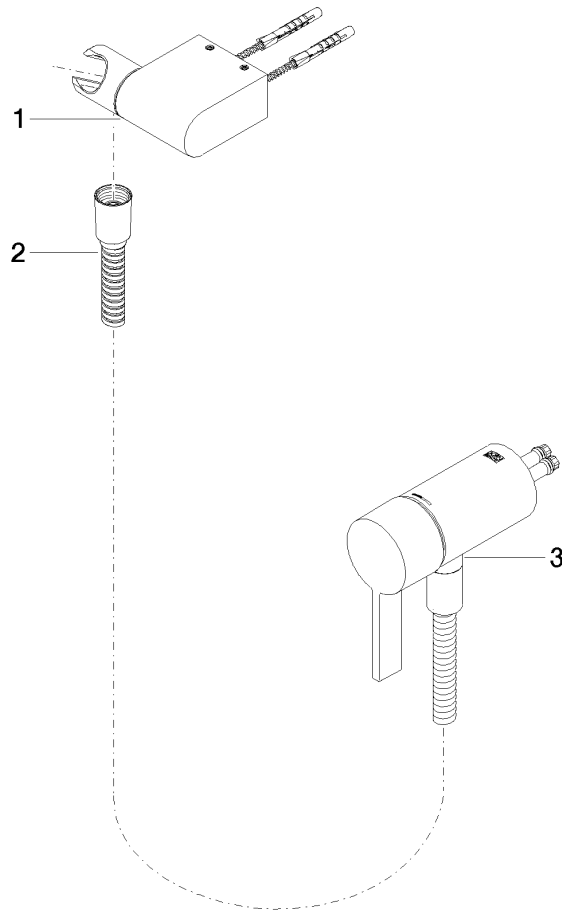

Concealed single-lever mixer with integrated shower connection with hand shower set - Brushed Durabronz (23kt Gold)

IMO

ST 050 204 8979

- metal shower hose 1750mm with integrated anti-twist protection
 - Hand shower: COMPACT RAIN, max. flow rate 10 l/min (at 3 bar)
 - spray head Ø 130 mm
- Intrinsic protection against back flow.**

Concealed single-lever mixer with integrated shower connection with hand shower set - Brushed Durabronz (23kt Gold)

ST 050 204 8070
mm [inches]

Certificates

Belgaqua_21-025- WRAS_2011027. LGA_29928.
27_1.

ST 050 204 8979

Spare parts list

No.	Item Number	Name	Quantity used	Delivery time
1	28 060 970-28	Wall bracket swivel - Brushed Durabron (23kt Gold)	1	20
2	28 322 970-28	Metal shower hose 1/2" x 3/8" x 1750 mm - Brushed Durabron (23kt Gold)	1	20
3	36 050 970-28	Concealed single-lever mixer with integrated shower connection - Brushed Durabron (23kt Gold)	1	20

Concealed single-lever mixer with integrated shower connection with hand shower set - Brushed Durabronze (23kt Gold)

IMO

ST 050 204 8979

- COMPACT RAIN, max. flow rate 15 l/min (at 3 bar)
- with anti-scale system
- spray head Ø 130 mm
- 1/2" connection