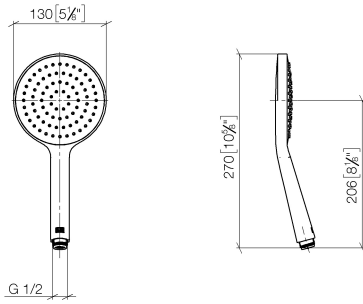

Concealed single-lever mixer with integrated shower connection with hand shower set - Brushed Durabronz (23kt Gold)

IMO

ST 050 204 8979

- metal shower hose 1750mm with integrated anti-twist protection
 - Hand shower: COMPACT RAIN, max. flow rate 10 l/min (at 3 bar)
 - spray head Ø 130 mm
- Intrinsic protection against back flow.**

Concealed single-lever mixer with integrated shower connection with hand shower set - Brushed Durabronz (23kt Gold)

ST 050 204 8070
mm [inches]

Certificates

Belgaqua_21-025- WRAS_2011027. LGA_29928.
27_1.

IMO

ST 050 204 8979

Concealed single-lever mixer with integrated shower connection with hand shower set - Brushed Durabronze (23kt Gold)

IMO

ST 050 204 8979

Concealed single-lever mixer with integrated shower connection with hand shower set - Brushed Durabronz (23kt Gold)

ST 050 204 8070
mm [inches]

Flow rate chart

Certificates

DVGW_DW-
6517DN0129.

LGA_29983.

WRAS_2009011.

Concealed single-lever mixer with integrated shower connection with hand
shower set - Brushed Durabronz (23kt Gold)