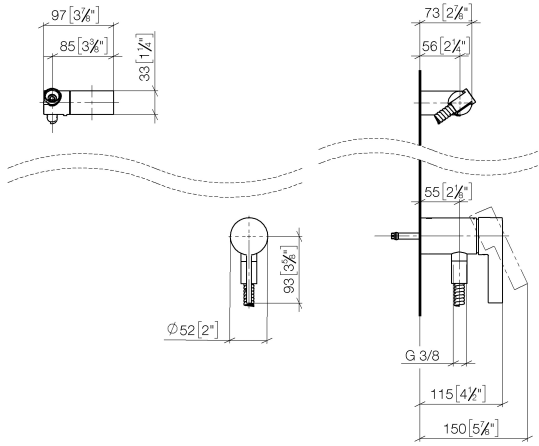

**Concealed single-lever mixer with integrated shower connection with hand shower set - Brushed Champagne (22kt Gold)**

IMO

ST 050 204 8979

- metal shower hose 1750mm with integrated anti-twist protection
  - Hand shower: COMPACT RAIN, max. flow rate 10 l/min (at 3 bar)
  - spray head Ø 130 mm
- Intrinsic protection against back flow.**

Concealed single-lever mixer with integrated shower connection with hand shower set - Brushed Champagne (22kt Gold)

---

IMO

ST 050 204 8979

**Concealed single-lever mixer with integrated shower connection with hand shower set - Brushed Champagne (22kt Gold)**

ST 050 204 8070  
mm [inches]

**Concealed single-lever mixer with integrated shower connection with hand shower set - Brushed Champagne (22kt Gold)**

ST 050 204 8979  
Parts for other  
finishes can be found  
here: Chrome

**Spare parts list**

No.	Item Number	Name	Quantity used	Delivery time
1	28 060 970-46	Wall bracket swivel - Brushed Champagne (22kt Gold)	1	30
2	28 322 970-46	Metal shower hose 1/2" x 3/8" x 1750 mm - Brushed Champagne (22kt Gold)	1	30
3	36 050 970-46	Concealed single-lever mixer with integrated shower connection - Brushed Champagne (22kt Gold)	1	30