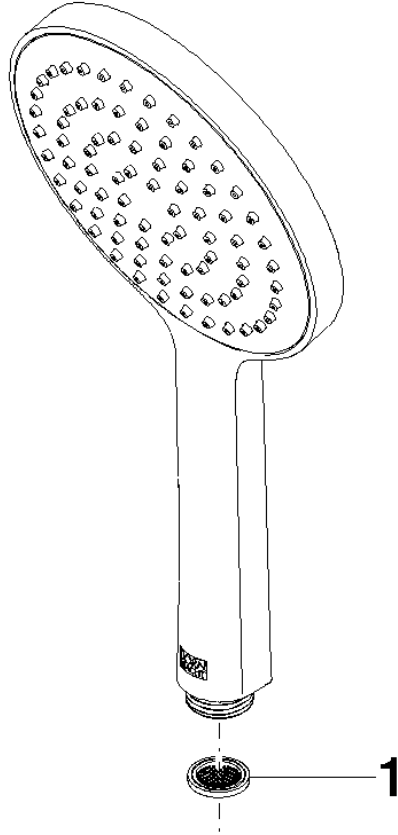

**Concealed single-lever mixer with integrated shower connection with hand shower set - Brushed Champagne (22kt Gold)**

IMO

ST 050 204 8979

- metal shower hose 1750mm with integrated anti-twist protection
  - Hand shower: COMPACT RAIN, max. flow rate 10 l/min (at 3 bar)
  - spray head Ø 130 mm
- Intrinsic protection against back flow.**

IMO

ST 050 204 8979

**Concealed single-lever mixer with integrated shower connection with hand shower set - Brushed Champagne (22kt Gold)**

IMO

ST 050 204 8979

- COMPACT RAIN, max. flow rate 15 l/min (at 3 bar)
- with anti-scale system
- spray head Ø 130 mm
- 1/2" connection

---

IMO

ST 050 204 8979

**Concealed single-lever mixer with integrated shower connection with hand shower set - Brushed Champagne (22kt Gold)**

ST 050 204 8070  
mm [inches]

**Flow rate chart**

**Certificates**

Spare parts list

No.	Item Number	Name	Quantity used	Delivery time
1	09 23 01 039 90	sieve	1	2

**Concealed single-lever mixer with integrated shower connection with hand shower set - Brushed Champagne (22kt Gold)**