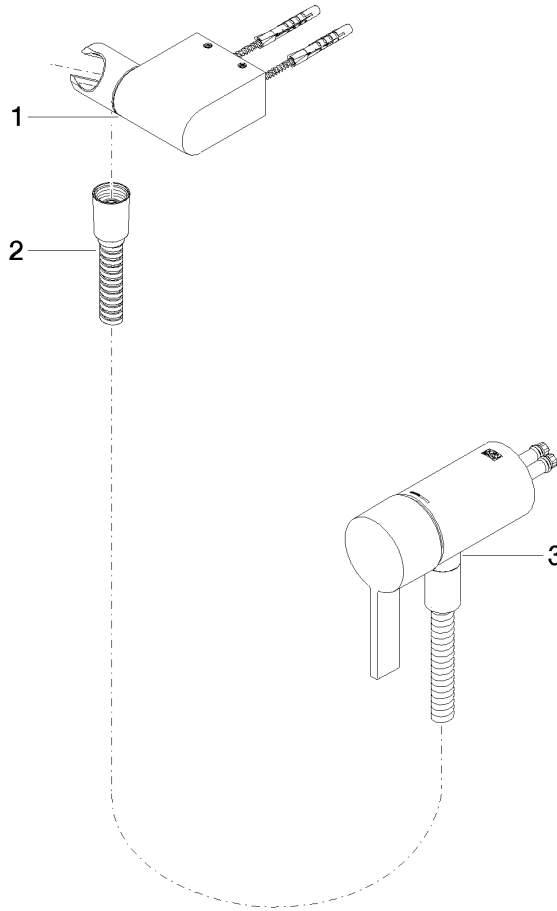

Concealed single-lever mixer with integrated shower connection with hand shower set - Brushed Champagne (22kt Gold)

---

IMO

ST 050 204 8979

**Concealed single-lever mixer with integrated shower connection with hand shower set - Brushed Champagne (22kt Gold)**

ST 050 204 8070  
mm [inches]

**Concealed single-lever mixer with integrated shower connection with hand shower set - Brushed Champagne (22kt Gold)**

ST 050 204 8979  
Parts for other  
finishes can be found  
here: Chrome

**Spare parts list**

No.	Item Number	Name	Quantity used	Delivery time
1	28 060 970-46	Wall bracket swivel - Brushed Champagne (22kt Gold)	1	30
2	28 322 970-46	Metal shower hose 1/2" x 3/8" x 1750 mm - Brushed Champagne (22kt Gold)	1	30
3	36 050 970-46	Concealed single-lever mixer with integrated shower connection - Brushed Champagne (22kt Gold)	1	30