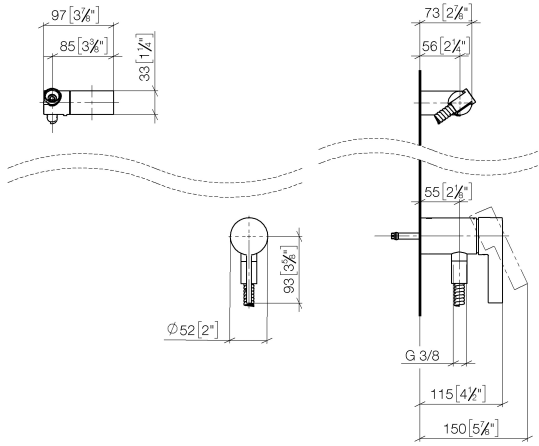

Concealed single-lever mixer with integrated shower connection with hand shower set - Brushed Chrome

IMO

ST 050 204 8979

- metal shower hose 1750mm with integrated anti-twist protection
 - Hand shower: COMPACT RAIN, max. flow rate 10 l/min (at 3 bar)
 - spray head Ø 130 mm
- Intrinsic protection against back flow.**

Required miscellaneous

Concealed wall mounting -

35 050 970 90

- min. recess depth 80 mm
- max. recess depth 105 mm

Concealed single-lever mixer with integrated shower connection with hand shower set - Brushed Chrome

IMO

ST 050 204 8979

Concealed single-lever mixer with integrated shower connection with hand shower set - Brushed Chrome

ST 050 204 8070
mm [inches]

Certificates

Belgaqua_21-025- WRAS_2011027. LGA_29928.
27_1.

ST 050 204 8979

Spare parts list

No.	Item Number	Name	Quantity used	Delivery time
1	28 060 970-93	Wall bracket swivel - Brushed Chrome	1	20
2	28 322 970-93	Metal shower hose 1/2" x 3/8" x 1750 mm - Brushed Chrome	1	20
3	36 050 970-93	Concealed single-lever mixer with integrated shower connection - Brushed Chrome	1	20