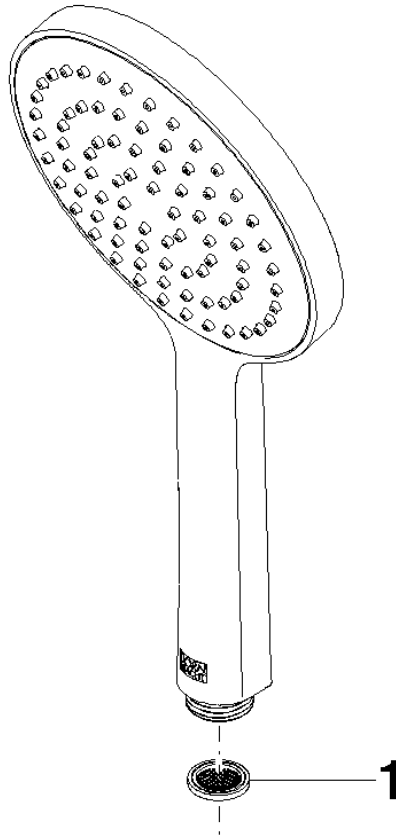

Concealed single-lever mixer with integrated shower connection with hand shower set - Brushed Chrome

IMO

ST 050 204 8979

- metal shower hose 1750mm with integrated anti-twist protection
 - Hand shower: COMPACT RAIN, max. flow rate 10 l/min (at 3 bar)
 - spray head Ø 130 mm
- Intrinsic protection against back flow.**

IMO

ST 050 204 8979

Concealed single-lever mixer with integrated shower connection with hand shower set - Brushed Chrome

IMO

ST 050 204 8979

- COMPACT RAIN, max. flow rate 15 l/min (at 3 bar)
- with anti-scale system
- spray head Ø 130 mm
- 1/2" connection

IMO

ST 050 204 8979

Concealed single-lever mixer with integrated shower connection with hand shower set - Brushed Chrome

IMO

ST 050 204 8070
mm [inches]

Flow rate chart

Certificates

DVGW_DW-
6517DN0129.

LGA_29983.

WRAS_2009011.

Concealed single-lever mixer with integrated shower connection with hand shower set - Brushed Chrome

ST 050 204 8979
Parts for other
finishes can be found
here: Chrome

Spare parts list