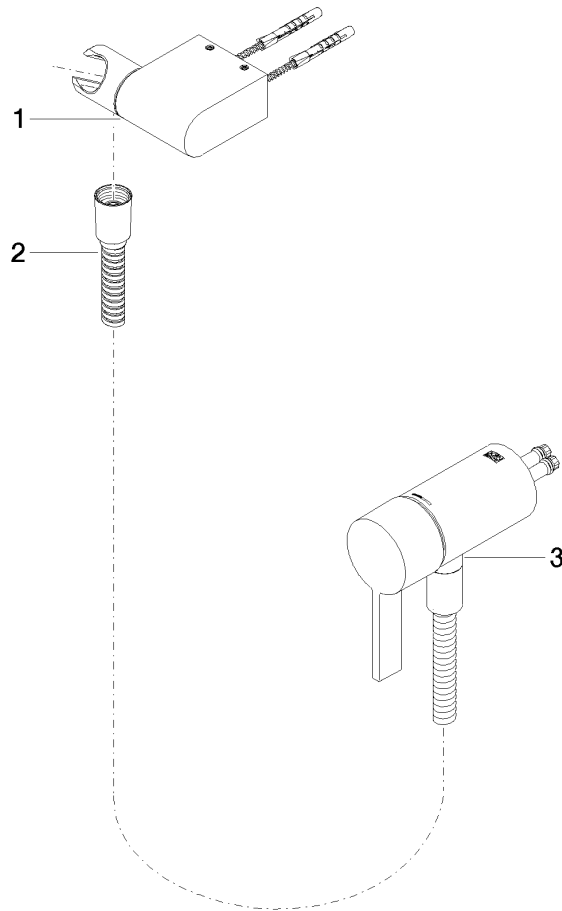

Concealed single-lever mixer with integrated shower connection with hand shower set - Brushed Chrome

IMO

ST 050 204 8979

- metal shower hose 1750mm with integrated anti-twist protection
 - Hand shower: COMPACT RAIN, max. flow rate 10 l/min (at 3 bar)
 - spray head Ø 130 mm
- Intrinsic protection against back flow.**

Required miscellaneous

Concealed wall mounting -

35 050 970 90

- min. recess depth 80 mm
- max. recess depth 105 mm

Concealed single-lever mixer with integrated shower connection with hand shower set - Brushed Chrome

IMO

ST 050 204 8979

Concealed single-lever mixer with integrated shower connection with hand shower set - Brushed Chrome

ST 050 204 8070
mm [inches]

Certificates

Belgaqua_21-025- WRAS_2011027. LGA_29928.
27_1.

ST 050 204 8979

Spare parts list

No.	Item Number	Name	Quantity used	Delivery time
1	28 060 970-93	Wall bracket swivel - Brushed Chrome	1	20
2	28 322 970-93	Metal shower hose 1/2" x 3/8" x 1750 mm - Brushed Chrome	1	20
3	36 050 970-93	Concealed single-lever mixer with integrated shower connection - Brushed Chrome	1	20