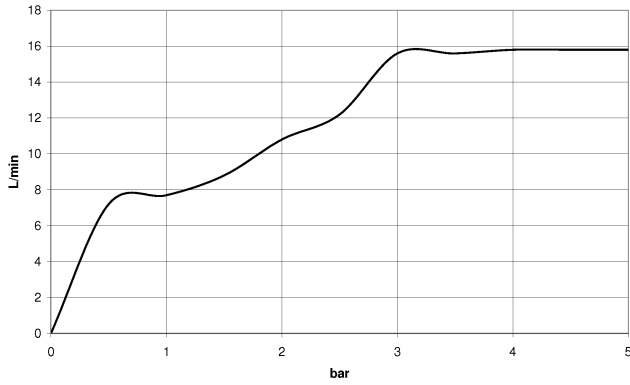

TARA

ST 050 205 6660

Concealed single-lever mixer with integrated shower connection with shower set - Brushed Platinum

TARA

ST 050 205 6660
mm [inches]

Flow rate chart

Certificates

LGA_29984.