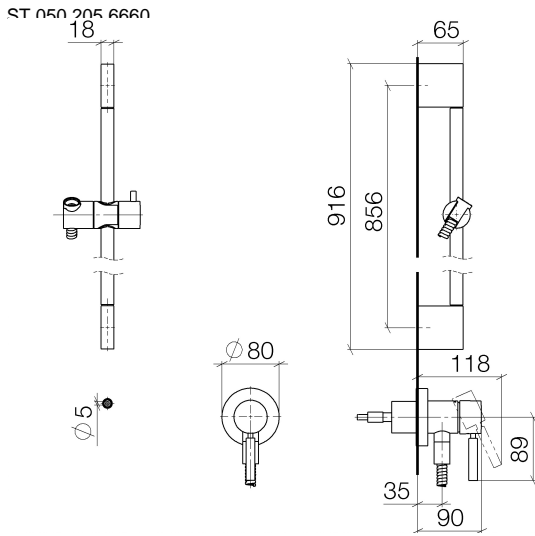

Concealed single-lever mixer with integrated shower connection with shower set - Brushed Platinum

TARA

ST 050 205 6660

Fits: TARA, META

- cover plate Ø 78 mm
 - metal shower hose 1750mm with integrated anti-twist protection
 - slide bar
 - Three or five settings: COMPACT RAIN, COMPACT SOFT FLOW, COMPACT AQUAPRESSURE FLOW, max. flow rate l/min (at 3 bar)
 - spray head Ø 100mm
- Intrinsic protection against back flow.**

TARA

ST 050 205 6660

Concealed single-lever mixer with integrated shower connection with shower set - Brushed Platinum

TARA

ST 050 205 6660
mm [inches]

Flow rate chart

Certificates

LGA_29984.

Concealed single-lever mixer with integrated shower connection with shower set - Brushed Platinum

TARA

ST 050 205 6660

Concealed single-lever mixer with integrated shower connection with shower set - Brushed Platinum

TARA

Certificates

Belgaqua_21-025- WRAS_2011027. LGA_29569.
27_1.

ST 050 205 6660

Spare parts list

No.	Item Number	Name	Quantity used	Delivery time
1	05 17 20 726 02 90	fixing set	1	2
2	09 31 11 049 90	pin	2	2
3	04 31 11 113 00 90	pin	2	2
4	08 17 97 054-06	holder	2	10
5	90 28 22 597 00-06	holder	1	10
6	28 322 970-06	Metal shower hose 1/2" x 3/8" x 1750 mm - Brushed Platinum	1	2
7	12 580 970-06	Slide unit - Brushed Platinum	1	10
8	90 14 20 026 00 90	seal	1	2
9	36 045 660-06	Concealed single-lever mixer with cover plate with integrated shower connection - Brushed Platinum	1	10