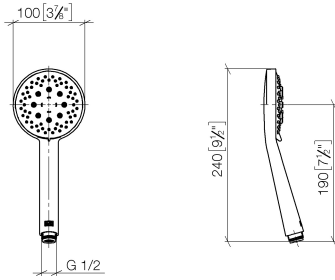

Concealed single-lever mixer with integrated shower connection with shower set - Brushed Platinum

TARA

ST 050 205 6660

Fits: TARA, META

- cover plate Ø 78 mm
 - metal shower hose 1750mm with integrated anti-twist protection
 - slide bar
 - Three or five settings: COMPACT RAIN, COMPACT SOFT FLOW, COMPACT AQUAPRESSURE FLOW, max. flow rate l/min (at 3 bar)
 - spray head Ø 100mm
- Intrinsic protection against back flow.**

TARA

ST 050 205 6660

Concealed single-lever mixer with integrated shower connection with shower set - Brushed Platinum

TARA

ST 050 205 6660

- Three or five settings: COMPACT RAIN, COMPACT SOFT FLOW, COMPACT AQUAPRESSURE FLOW, max. flow rate 15 l/min (at 3 bar)
- with anti-scale system
- spray head Ø 100mm
- 1/2" connection
- WRAS 1704043
- Function from: 7 l/min

Concealed single-lever mixer with integrated shower connection with shower set - Brushed Platinum

TARA

ST 050 205 6660

Concealed single-lever mixer with integrated shower connection with shower set - Brushed Platinum

TARA

ST 050 205 6660

Concealed single-lever mixer with integrated shower connection with shower set - Brushed Platinum

TARA

ST 050 205 6660
mm [inches]

Flow rate chart

Certificates

LGA_29984.