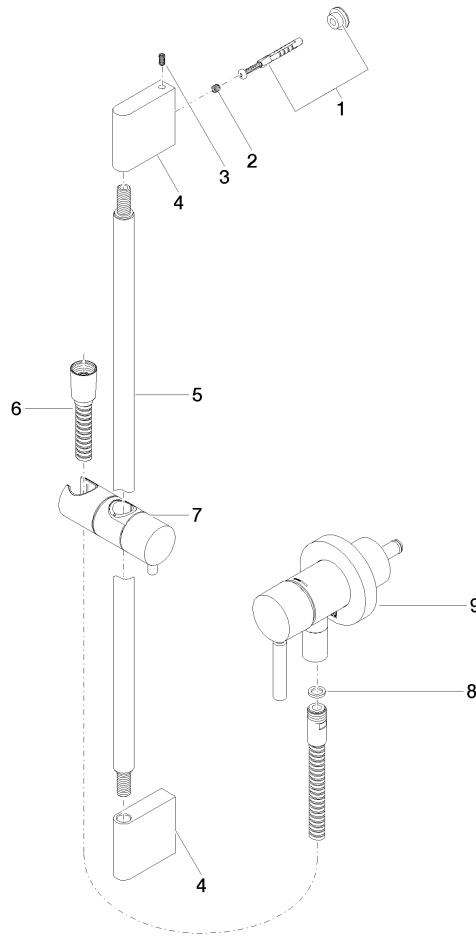

Concealed single-lever mixer with integrated shower connection with shower set - Brushed Platinum

TARA

ST 050 205 6660

Fits: TARA, META

- cover plate Ø 78 mm
 - metal shower hose 1750mm with integrated anti-twist protection
 - slide bar
 - Three or five settings: COMPACT RAIN, COMPACT SOFT FLOW, COMPACT AQUAPRESSURE FLOW, max. flow rate l/min (at 3 bar)
 - spray head Ø 100mm
- Intrinsic protection against back flow.**

Fits: TARA, META

- cover plate Ø 78 mm
- metal shower hose 1750mm with integrated anti-twist protection
- slide bar

This article does not include a hand shower!

Intrinsic protection against back flow.

Article cannot be extended, please check the depth of the installation location!

Concealed single-lever mixer with integrated shower connection with shower set - Brushed Platinum

TARA

ST 050 205 6660

Concealed single-lever mixer with integrated shower connection with shower set - Brushed Platinum

TARA

Certificates

Belgaqua_21-025- WRAS_2011027. LGA_29569.
27_1.

ST 050 205 6660

Spare parts list

No.	Item Number	Name	Quantity used	Delivery time
1	05 17 20 726 02 90	fixing set	1	2
2	09 31 11 049 90	pin	2	2
3	04 31 11 113 00 90	pin	2	2
4	08 17 97 054-06	holder	2	10
5	90 28 22 597 00-06	holder	1	10
6	28 322 970-06	Metal shower hose 1/2" x 3/8" x 1750 mm - Brushed Platinum	1	2
7	12 580 970-06	Slide unit - Brushed Platinum	1	10
8	90 14 20 026 00 90	seal	1	2
9	36 045 660-06	Concealed single-lever mixer with cover plate with integrated shower connection - Brushed Platinum	1	10