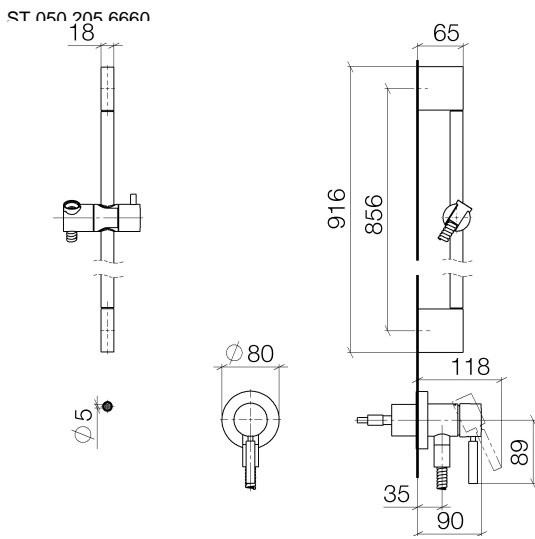

Concealed single-lever mixer with integrated shower connection with shower set - Platinum

TARA

Certificates

Belgaqua_21-025- WRAS_2011027. LGA_29569.
27_1.