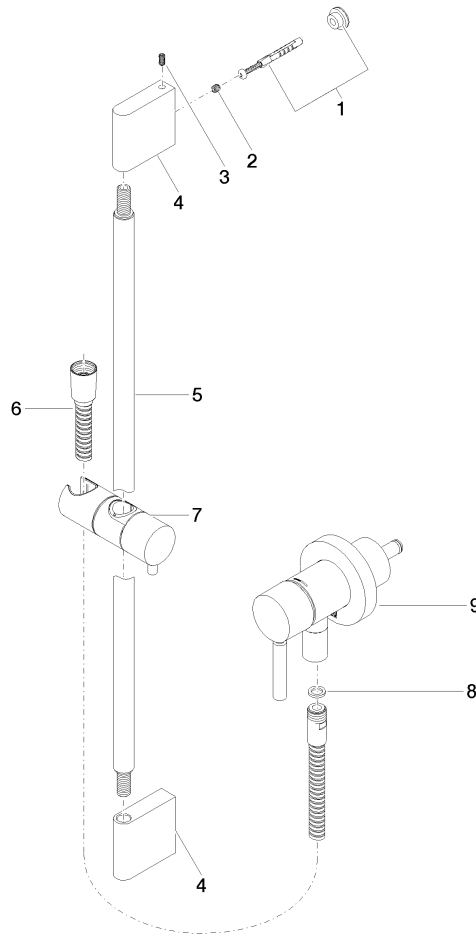

Concealed single-lever mixer with integrated shower connection with shower set - Platinum

TARA

ST 050 205 6660

Fits: TARA, META

- cover plate Ø 78 mm
  - metal shower hose 1750mm with integrated anti-twist protection
  - slide bar
  - Three or five settings: COMPACT RAIN, COMPACT SOFT FLOW, COMPACT AQUAPRESSURE FLOW, max. flow rate l/min (at 3 bar)
  - spray head Ø 100mm
- Intrinsic protection against back flow.**

- cover plate Ø 78 mm
- metal shower hose 1750mm with integrated anti-twist protection
- slide bar

**This article does not include a hand shower!**

**Intrinsic protection against back flow.**

**Article cannot be extended, please check the depth of the installation location!**

28 018 979-08  
0010

Concealed single-lever mixer with integrated shower connection with shower set - Platinum

---

TARA

ST 050 205 6660

Concealed single-lever mixer with integrated shower connection with shower set - Platinum

### Spare parts list

No.	Item Number	Name	Quantity used	Delivery time
1	05 17 20 726 02 90	fixing set	1	2
2	09 31 11 049 90	pin	2	2
3	04 31 11 113 00 90	pin	2	2
4	08 17 97 054-08	holder	2	40
5	90 28 22 597 00-08	holder	1	-
Spare part can no longer be ordered, please order the replacement item				
6	28 322 970-08	Metal shower hose 1/2" x 3/8" x 1750 mm - Platinum	1	40
7	12 580 970-08	Slide unit - Platinum	1	40
8	90 14 20 026 00 90	seal	1	2
9	36 045 660-08	Concealed single-lever mixer with cover plate with integrated shower connection - Platinum	1	40