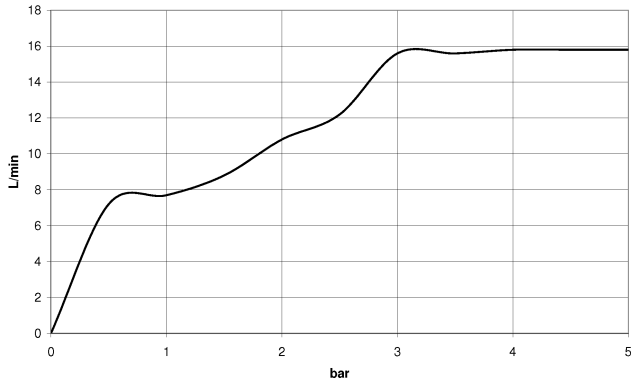

---

TARA

ST 050 205 6660

ST 050 205 6660  
mm [inches]

Flow rate chart

Certificates

LGA\_29984.

DVGW\_DW-  
6517DN0129.