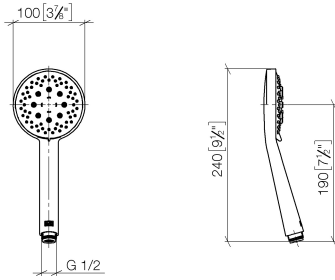

Concealed single-lever mixer with integrated shower connection with shower set - Platinum

TARA

ST 050 205 6660

Fits: TARA, META

- cover plate Ø 78 mm
  - metal shower hose 1750mm with integrated anti-twist protection
  - slide bar
  - Three or five settings: COMPACT RAIN, COMPACT SOFT FLOW, COMPACT AQUAPRESSURE FLOW, max. flow rate l/min (at 3 bar)
  - spray head Ø 100mm
- Intrinsic protection against back flow.**

---

TARA

ST 050 205 6660

**Concealed single-lever mixer with integrated shower connection with shower set - Platinum**

TARA

ST 050 205 6660

- Three or five settings: COMPACT RAIN, COMPACT SOFT FLOW, COMPACT AQUAPRESSURE FLOW, max. flow rate 15 l/min (at 3 bar)
- with anti-scale system
- spray head Ø 100mm
- 1/2" connection
- WRAS 1704043
- Function from: 7 l/min

Concealed single-lever mixer with integrated shower connection with shower set - Platinum

---

TARA

ST 050 205 6660

Concealed single-lever mixer with integrated shower connection with shower set - Platinum

---

TARA

ST 050 205 6660

ST 050 205 6660  
mm [inches]

Flow rate chart

Certificates

LGA\_29984.

DVGW\_DW-  
6517DN0129.