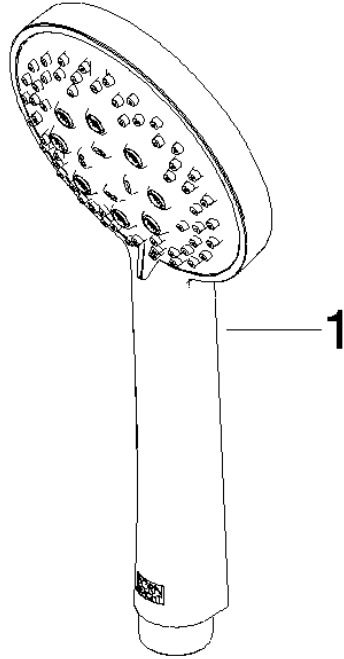

Concealed single-lever mixer with integrated shower connection with shower set - Platinum

TARA

ST 050 205 6660

Fits: TARA, META

- cover plate Ø 78 mm
  - metal shower hose 1750mm with integrated anti-twist protection
  - slide bar
  - Three or five settings: COMPACT RAIN, COMPACT SOFT FLOW, COMPACT AQUAPRESSURE FLOW, max. flow rate l/min (at 3 bar)
  - spray head Ø 100mm
- Intrinsic protection against back flow.**

Concealed single-lever mixer with integrated shower connection with shower set - Platinum

---

TARA

ST 050 205 6660

Concealed single-lever mixer with integrated shower connection with shower set - Platinum

---

TARA

ST 050 205 6660

ST 050 205 6660  
mm [inches]

Flow rate chart

Certificates

LGA\_29984.

DVGW\_DW-  
6517DN0129.

WRAS\_2210003.

**Concealed single-lever mixer with integrated shower connection with shower set - Platinum**

TARA

ST 050 205 6660  
Parts for other  
finishes can be found  
here: Chrome

**Spare parts list**