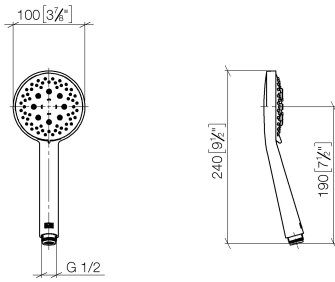

Concealed single-lever mixer with integrated shower connection with shower set - Brushed Bronze

TARA

ST 050 205 6660

Fits: TARA, META

- cover plate Ø 78 mm
- metal shower hose 1750mm with integrated anti-twist protection
- slide bar
- Three or five settings: COMPACT RAIN, COMPACT SOFT FLOW, COMPACT AQUAPRESSURE FLOW, max. flow rate l/min (at 3 bar)
- spray head Ø 100mm

Concealed single-lever mixer with integrated shower connection with shower set - Brushed Bronze

TARA

ST 050 205 6660

- Three or five settings: COMPACT RAIN, COMPACT SOFT FLOW, COMPACT AQUAPRESSURE FLOW, max. flow rate 15 l/min (at 3 bar)
- with anti-scale system
- spray head Ø 100mm
- 1/2" connection
- WRAS 1704043
- Function from: 7 l/min

Concealed single-lever mixer with integrated shower connection with shower set - Brushed Bronze

TARA

ST 050 205 6660

Concealed single-lever mixer with integrated shower connection with shower set - Brushed Bronze

TARA

ST 050 205 6660

Concealed single-lever mixer with integrated shower connection with shower set - Brushed Bronze

TARA

ST 050 205 6660
mm [inches]

Flow rate chart

Certificates

LGA_29984.