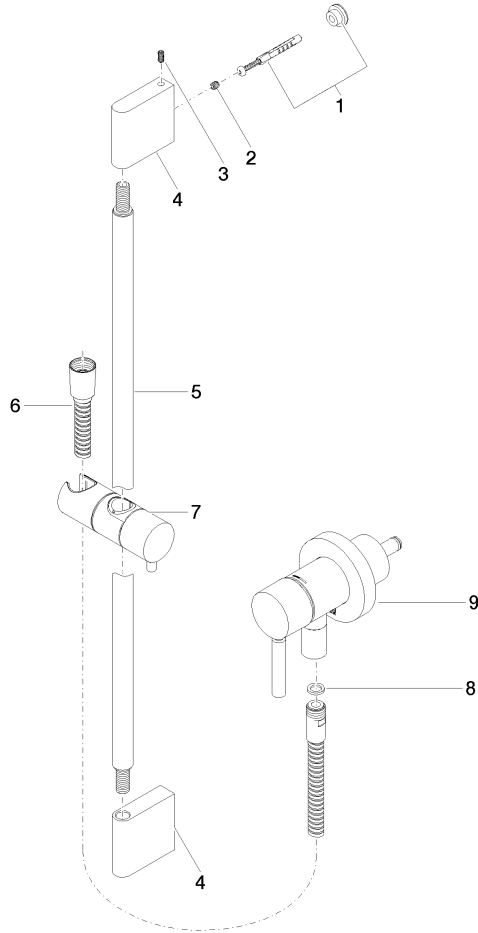

TARA

ST 050 205 6660

Fits: TARA, META

- cover plate Ø 78 mm
- metal shower hose 1750mm with integrated anti-twist protection
- slide bar

This article does not include a hand shower!

Intrinsic protection against back flow.

Concealed single-lever mixer with integrated shower connection with shower set - Brushed Champagne (22kt Gold)

TARA

ST 050 205 6660

Concealed single-lever mixer with integrated shower connection with shower set - Brushed Champagne (22kt Gold)

TARA

Concealed single-lever mixer with integrated shower connection with shower set - Brushed Champagne (22kt Gold)

TARA

ST 050 205 6660
Parts for other
finishes can be found
here: Chrome

Spare parts list

No.	Item Number	Name	Quantity used	Delivery time
1	05 17 20 726 02 90	fixing set	1	2
2	09 31 11 049 90	pin	2	2
3	04 31 11 113 00 90	pin	2	2
4	08 17 97 054-46	holder	2	30
5	90 28 22 597 00-46	holder	1	30
6	28 322 970-46	Metal shower hose 1/2" x 3/8" x 1750 mm - Brushed Champagne (22kt Gold)	1	30
7	12 580 970-46	Slide unit - Brushed Champagne (22kt Gold)	1	30
8	90 14 20 026 00 90	seal	1	2
9	36 045 660-46	Concealed single-lever mixer with cover plate with integrated shower connection - Brushed Champagne (22kt Gold)	1	30