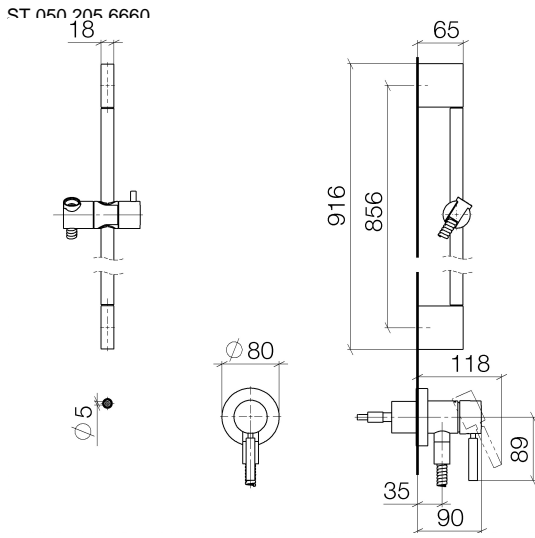

Concealed single-lever mixer with integrated shower connection with shower set - Brushed Champagne (22kt Gold)

TARA