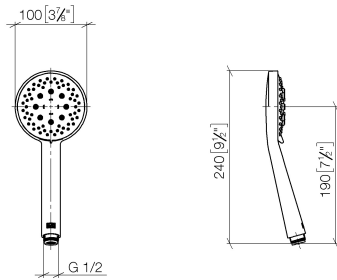

Concealed single-lever mixer with integrated shower connection with shower set - Brushed Champagne (22kt Gold)

TARA

ST 050 205 6660

Fits: TARA, META

- cover plate Ø 78 mm
 - metal shower hose 1750mm with integrated anti-twist protection
 - slide bar
 - Three or five settings: COMPACT RAIN, COMPACT SOFT FLOW, COMPACT AQUAPRESSURE FLOW, max. flow rate l/min (at 3 bar)
 - spray head Ø 100mm
- Intrinsic protection against back flow.**

TARA

ST 050 205 6660

Concealed single-lever mixer with integrated shower connection with shower set - Brushed Champagne (22kt Gold)

TARA

ST 050 205 6660

- Three or five settings: COMPACT RAIN, COMPACT SOFT FLOW, COMPACT AQUAPRESSURE FLOW, max. flow rate 15 l/min (at 3 bar)
- with anti-scale system
- spray head Ø 100mm
- 1/2" connection
- WRAS 1704043
- Function from: 7 l/min

Concealed single-lever mixer with integrated shower connection with shower set - Brushed Champagne (22kt Gold)

TARA

ST 050 205 6660

Concealed single-lever mixer with integrated shower connection with shower set - Brushed Champagne (22kt Gold)

TARA

ST 050 205 6660

Concealed single-lever mixer with integrated shower connection with shower set - Brushed Champagne (22kt Gold)

TARA

ST 050 205 6660
mm [inches]

Flow rate chart

Certificates

LGA_29984.