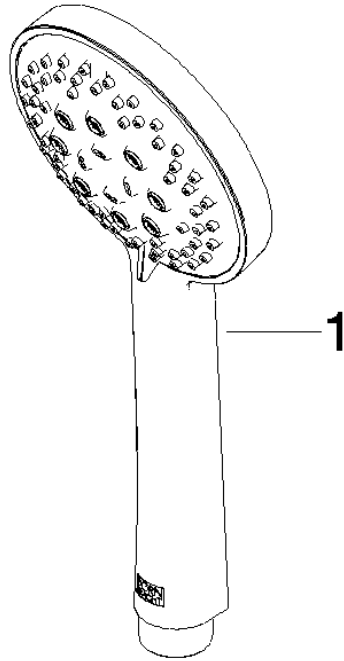

Concealed single-lever mixer with integrated shower connection with shower set - Brushed Champagne (22kt Gold)

TARA

ST 050 205 6660
Parts for other
finishes can be found
here: Chrome

Spare parts list

No.	Item Number	Name	Quantity used	Delivery time
1	09 23 01 039 90	sieve	1	2