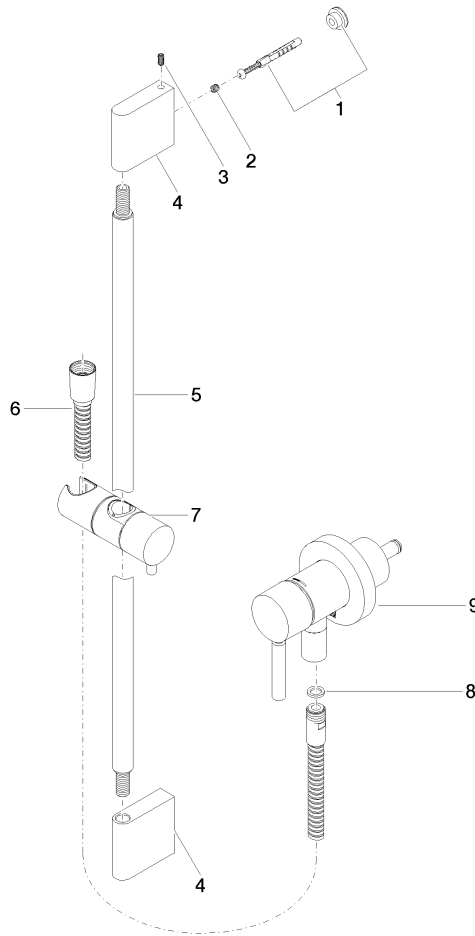

ST 050 205 6660

Fits: TARA, META

- cover plate Ø 78 mm
- metal shower hose 1750mm with integrated anti-twist protection
- slide bar

This article does not include a hand shower!

Intrinsic protection against back flow.

Concealed single-lever mixer with integrated shower connection with shower set - Champagne (22kt Gold)

---

TARA

ST 050 205 6660

Concealed single-lever mixer with integrated shower connection with shower set - Champagne (22kt Gold)

TARA

**Concealed single-lever mixer with integrated shower connection with shower set - Champagne (22kt Gold)**

TARA

ST 050 205 6660  
Parts for other  
finishes can be found  
here: [Chrome](#)

**Spare parts list**

No.	Item Number	Name	Quantity used	Delivery time
1	05 17 20 726 02 90	fixing set	1	2
2	09 31 11 049 90	pin	2	2
3	04 31 11 113 00 90	pin	2	2
4	08 17 97 054-47	holder	2	30
5	90 28 22 597 00-47	holder	1	30
6	28 322 970-47	Metal shower hose 1/2" x 3/8" x 1750 mm - Champagne (22kt Gold)	1	30
7	12 580 970-47	Slide unit - Champagne (22kt Gold)	1	30
8	90 14 20 026 00 90	seal	1	2
9	36 045 660-47	Concealed single-lever mixer with cover plate with integrated shower connection - Champagne (22kt Gold)	1	30