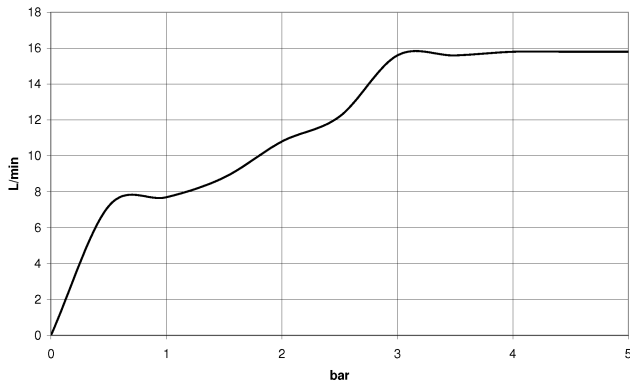

---

TARA

ST 050 205 6660

**Concealed single-lever mixer with integrated shower connection with shower set - Champagne (22kt Gold)**

TARA

ST 050 205 6660  
mm [inches]

**Flow rate chart**

**Certificates**