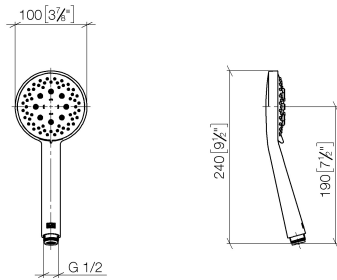

**Concealed single-lever mixer with integrated shower connection with shower set - Champagne (22kt Gold)**

TARA

ST 050 205 6660

Fits: TARA, META

- cover plate Ø 78 mm
  - metal shower hose 1750mm with integrated anti-twist protection
  - slide bar
  - Three or five settings: COMPACT RAIN, COMPACT SOFT FLOW, COMPACT AQUAPRESSURE FLOW, max. flow rate l/min (at 3 bar)
  - spray head Ø 100mm
- Intrinsic protection against back flow.**

---

TARA

ST 050 205 6660

**Concealed single-lever mixer with integrated shower connection with shower set - Champagne (22kt Gold)**

TARA

ST 050 205 6660

- Three or five settings: COMPACT RAIN, COMPACT SOFT FLOW, COMPACT AQUAPRESSURE FLOW, max. flow rate 15 l/min (at 3 bar)
- with anti-scale system
- spray head Ø 100mm
- 1/2" connection
- WRAS 1704043
- Function from: 7 l/min

---

TARA

ST 050 205 6660

**Concealed single-lever mixer with integrated shower connection with shower set - Champagne (22kt Gold)**

TARA

ST 050 205 6660  
mm [inches]

**Flow rate chart**

**Certificates**

LGA\_29984.

DVGW\_DW-  
6517DN0129.

WRAS\_2210003.

Concealed single-lever mixer with integrated shower connection with shower set - Champagne (22kt Gold)

TARA

ST 050 205 6660  
Parts for other  
finishes can be found  
here: Chrome