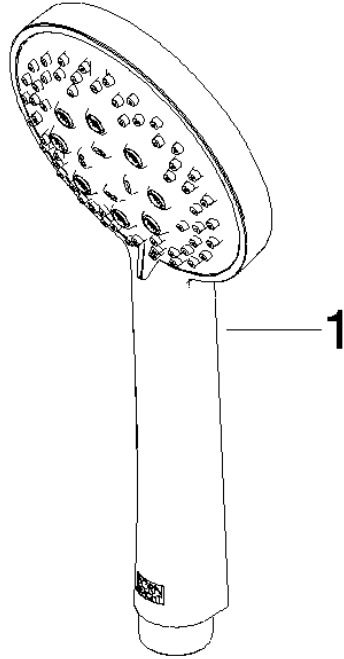

---

TARA

ST 050 205 6660

**Concealed single-lever mixer with integrated shower connection with shower set - Champagne (22kt Gold)**

TARA

ST 050 205 6660  
mm [inches]

**Flow rate chart**

**Certificates**

LGA\_29984.

DVGW\_DW-  
6517DN0129.

WRAS\_2210003.

Concealed single-lever mixer with integrated shower connection with shower set - Champagne (22kt Gold)

TARA

ST 050 205 6660  
Parts for other  
finishes can be found  
here: Chrome

Spare parts list

No.	Item Number	Name	Quantity used	Delivery time
1	09 23 01 039 90	sieve	1	2

**Concealed single-lever mixer with integrated shower connection with shower set - Champagne (22kt Gold)**

TARA

ST 050 205 6660

Fits: TARA, META

- cover plate Ø 78 mm
- metal shower hose 1750mm with integrated anti-twist protection
- slide bar

This article does not include a hand shower!

Intrinsic protection against back flow.