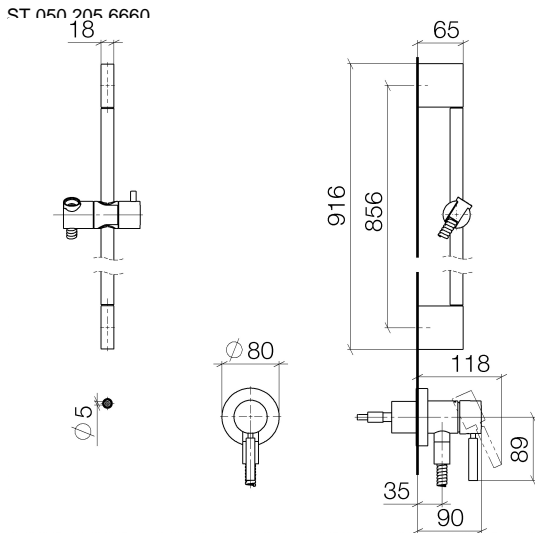

ST 050 205 6660

Fits: TARA, META

- cover plate Ø 78 mm
- metal shower hose 1750mm with integrated anti-twist protection
- slide bar

This article does not include a hand shower!

Intrinsic protection against back flow.

Concealed single-lever mixer with integrated shower connection with shower set - Champagne (22kt Gold)

---

TARA

ST 050 205 6660

Concealed single-lever mixer with integrated shower connection with shower set - Champagne (22kt Gold)

TARA

**Concealed single-lever mixer with integrated shower connection with shower set - Champagne (22kt Gold)**

TARA

ST 050 205 6660  
Parts for other  
finishes can be found  
here: [Chrome](#)

**Spare parts list**

No.	Item Number	Name	Quantity used	Delivery time
1	05 17 20 726 02 90	fixing set	1	2
2	09 31 11 049 90	pin	2	2
3	04 31 11 113 00 90	pin	2	2
4	08 17 97 054-47	holder	2	30
5	90 28 22 597 00-47	holder	1	30
6	28 322 970-47	Metal shower hose 1/2" x 3/8" x 1750 mm - Champagne (22kt Gold)	1	30
7	12 580 970-47	Slide unit - Champagne (22kt Gold)	1	30
8	90 14 20 026 00 90	seal	1	2
9	36 045 660-47	Concealed single-lever mixer with cover plate with integrated shower connection - Champagne (22kt Gold)	1	30