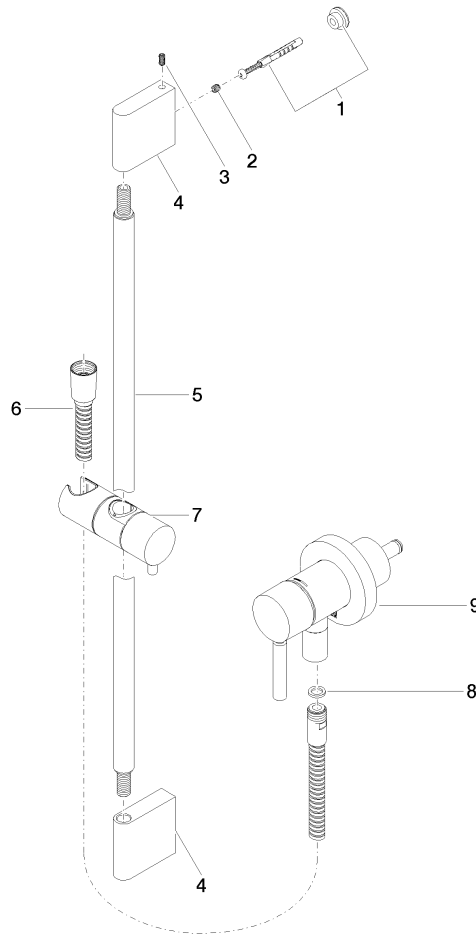

Fits: TARA, META

- cover plate Ø 78 mm
- metal shower hose 1750mm with integrated anti-twist protection
- slide bar

**This article does not include a hand shower!**

**Intrinsic protection against back flow.**

**Required miscellaneous**

	<b>Concealed wall mounting -</b> •max. recess depth 103 mm •min. recess depth 78 mm	35 003 970 90
---	---	---------------

Concealed single-lever mixer with integrated shower connection with shower set - Brushed Chrome

---

TARA

ST 050 205 6660

Concealed single-lever mixer with integrated shower connection with shower set - Brushed Chrome

TARA

Certificates

Belgaqua\_21-025- WRAS\_2011027. LGA\_29569.  
27\_1.

ST 050 205 6660

**Spare parts list**

No.	Item Number	Name	Quantity used	Delivery time
1	05 17 20 726 02 90	fixing set	1	2
2	09 31 11 049 90	pin	2	2
3	04 31 11 113 00 90	pin	2	2
4	08 17 97 054-93	holder	2	20
5	90 28 22 597 00-93	holder	1	20
6	28 322 970-93	Metal shower hose 1/2" x 3/8" x 1750 mm - Brushed Chrome	1	20
7	12 580 970-93	Slide unit - Brushed Chrome	1	20
8	90 14 20 026 00 90	seal	1	2
9	36 045 660-93	Concealed single-lever mixer with cover plate with integrated shower connection - Brushed Chrome	1	20