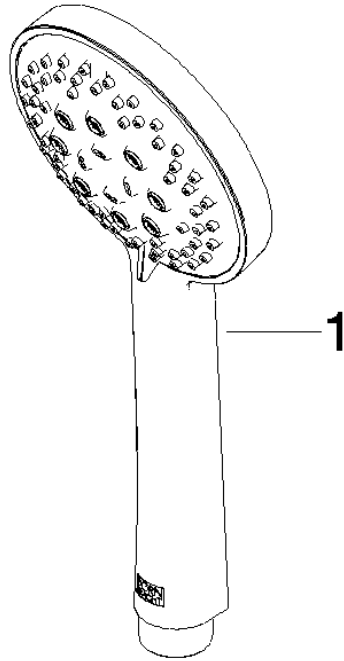

---

TARA

ST 050 205 6660

**Concealed single-lever mixer with integrated shower connection with shower set - Brushed Chrome**

TARA

ST 050 205 6660  
mm [inches]

**Flow rate chart**

**Certificates**

LGA\_29984.

DVGW\_DW-  
6517DN0129.

WRAS\_2210003.

Concealed single-lever mixer with integrated shower connection with shower set - Brushed Chrome

TARA

ST 050 205 6660  
Parts for other  
finishes can be found  
here: Chrome

Spare parts list

No.	Item Number	Name	Quantity used	Delivery time
1	09 23 01 039 90	sieve	1	2

**Concealed single-lever mixer with integrated shower connection with shower set - Brushed Chrome**

TARA

ST 050 205 6660

Fits: TARA, META

- cover plate Ø 78 mm
- metal shower hose 1750mm with integrated anti-twist protection
- slide bar

**This article does not include a hand shower!**

**Intrinsic protection against back flow.**