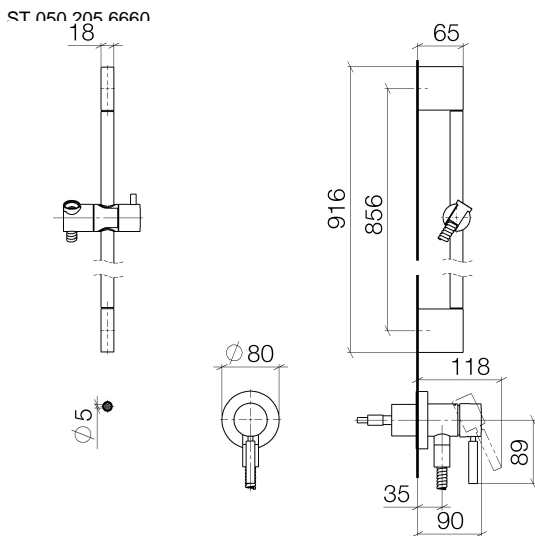

Concealed single-lever mixer with integrated shower connection with shower set - Brushed Chrome

TARA

Certificates

Belgaqua_21-025- WRAS_2011027. LGA_29569.
27_1.