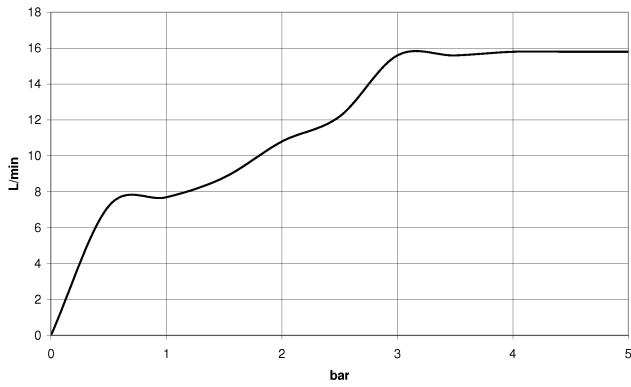

---

TARA

ST 050 205 6660

**Concealed single-lever mixer with integrated shower connection with shower set - Brushed Chrome**

TARA

ST 050 205 6660  
mm [inches]

**Flow rate chart**

**Certificates**