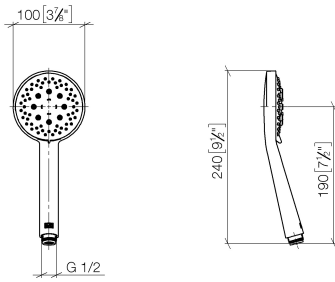

**Concealed single-lever mixer with integrated shower connection with shower set - Brushed Chrome**

TARA

ST 050 205 6660

Fits: TARA, META

- cover plate Ø 78 mm
- metal shower hose 1750mm with integrated anti-twist protection
- slide bar
- Three or five settings: COMPACT RAIN, COMPACT SOFT FLOW, COMPACT AQUAPRESSURE FLOW, max. flow rate l/min (at 3 bar)
- spray head Ø 100mm

---

TARA

ST 050 205 6660

**Concealed single-lever mixer with integrated shower connection with shower set - Brushed Chrome**

TARA

ST 050 205 6660

- Three or five settings: COMPACT RAIN, COMPACT SOFT FLOW, COMPACT AQUAPRESSURE FLOW, max. flow rate 15 l/min (at 3 bar)
- with anti-scale system
- spray head Ø 100mm
- 1/2" connection
- WRAS 1704043
- Function from: 7 l/min

---

TARA

ST 050 205 6660

**Concealed single-lever mixer with integrated shower connection with shower set - Brushed Chrome**

TARA

ST 050 205 6660  
mm [inches]

**Flow rate chart**

**Certificates**

Fits: TARA, META

- cover plate Ø 78 mm
- metal shower hose 1750mm with integrated anti-twist protection
- slide bar

**This article does not include a hand shower!**

**Intrinsic protection against back flow.**