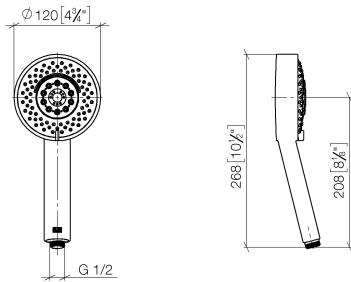

# Concealed single-lever mixer with integrated shower connection with shower set - Chrome

IMO

ST 050 205 7979

Fits: IMO, MEM, CL.1

- cover plate 80 x 80 mm
  - metal shower hose 1750mm with integrated anti-twist protection
  - slide bar
  - Pipe diameter 18 mm
  - Four settings: COMPACT RAIN, COMPACT SOFT FLOW, COMPACT AQUAPRESSURE FLOW, COMPACT CASCADE, max. flow rate l/min (at 3 bar)
  - spray head Ø 120mm
- Intrinsic protection against back flow.**

---

IMO

ST 050 205 7979

**Concealed single-lever mixer with integrated shower connection with shower set - Chrome**

IMO

ST 050 205 7979

- Four settings: COMPACT RAIN, COMPACT SOFT FLOW, COMPACT AQUAPRESSURE FLOW, COMPACT CASCADE, max. flow rate 15 l/min (at 3 bar)
- with anti-scale system
- spray head Ø 120mm
- 1/2" connection

ST 050 205 7979

ST 050 205 7070  
mm [inches]

Flow rate chart

Certificates

LGA\_29980.

ST 050 205 7979

IMO

ST 050 205 7979

Fits: IMO, MEM, CL.1

- cover plate 80 x 80 mm
- metal shower hose 1750mm with integrated anti-twist protection
- slide bar
- Pipe diameter 18 mm

**This article does not include a hand shower!**