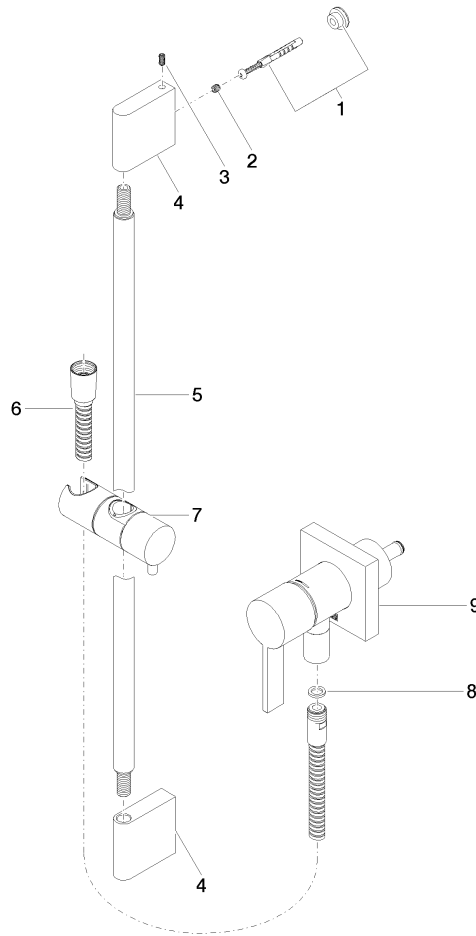

# Concealed single-lever mixer with integrated shower connection with shower set - Chrome

IMO

ST 050 205 7979

Fits: IMO, MEM, CL.1

- cover plate 80 x 80 mm
  - metal shower hose 1750mm with integrated anti-twist protection
  - slide bar
  - Pipe diameter 18 mm
  - Four settings: COMPACT RAIN, COMPACT SOFT FLOW, COMPACT AQUAPRESSURE FLOW, COMPACT CASCADE, max. flow rate l/min (at 3 bar)
  - spray head Ø 120mm
- Intrinsic protection against back flow.**

Concealed single-lever mixer with integrated shower connection with shower set - Chrome

---

IMO

ST 050 205 7979

**Concealed single-lever mixer with integrated shower connection with shower set - Chrome**

IMO

**Certificates**

Belgaqua\_21-025- WRAS\_2011027. LGA\_29569.  
27\_1.

ST 050 205 7979

Spare parts list

No.	Item Number	Name	Quantity used	Delivery time
1	05 17 20 726 02 90	fixing set	1	2
2	09 31 11 049 90	pin	2	2
3	04 31 11 113 00 90	pin	2	2
4	08 17 97 054-00	holder	2	10
5	90 28 22 597 00-00	holder	1	10
6	28 322 970-00	Metal shower hose 1/2" x 3/8" x 1750 mm - Chrome	1	2
7	12 580 970-00	Slide unit - Chrome	1	10
8	90 14 20 026 00 90	seal	1	2
9	36 045 970-00	Concealed single-lever mixer with cover plate with integrated shower connection - Chrome	1	10