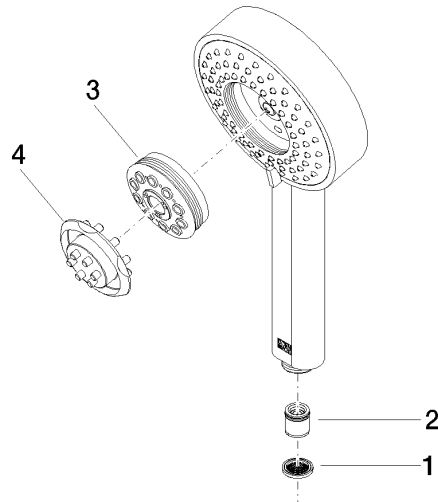

# Concealed single-lever mixer with integrated shower connection with shower set - Chrome

IMO

ST 050 205 7979

Fits: IMO, MEM, CL.1

- cover plate 80 x 80 mm
  - metal shower hose 1750mm with integrated anti-twist protection
  - slide bar
  - Pipe diameter 18 mm
  - Four settings: COMPACT RAIN, COMPACT SOFT FLOW, COMPACT AQUAPRESSURE FLOW, COMPACT CASCADE, max. flow rate l/min (at 3 bar)
  - spray head Ø 120mm
- Intrinsic protection against back flow.**

ST 050 205 7979

ST 050 205 7070  
mm [inches]

Flow rate chart

Certificates

LGA\_29980.

ST 050 205 7979

### Spare parts list

No.	Item Number	Name	Quantity used	Delivery time
1	09 23 01 039 90	sieve	1	2
2	09 23 01 046 90	back-flow preventer	1	2
3	04 12 11 071 00 90	shower	1	2
4	09 30 09 022 90	key	1	2

**Concealed single-lever mixer with integrated shower connection with shower set - Chrome**

IMO

ST 050 205 7979

Fits: IMO, MEM, CL.1

- cover plate 80 x 80 mm
- metal shower hose 1750mm with integrated anti-twist protection
- slide bar
- Pipe diameter 18 mm

**This article does not include a hand shower!**