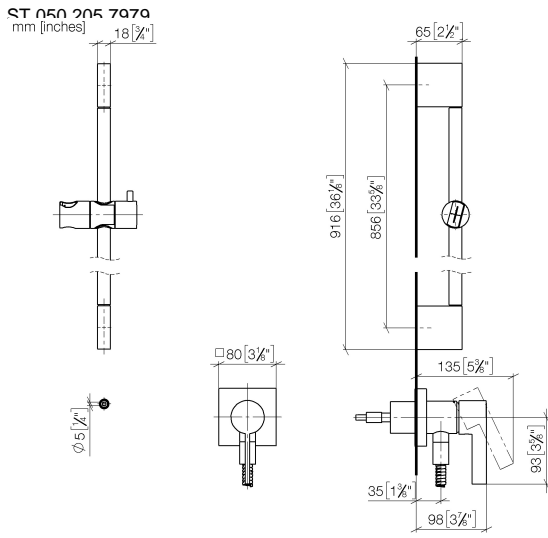

# Concealed single-lever mixer with integrated shower connection with shower set - Chrome

IMO

ST 050 205 7979

Fits: IMO, MEM, CL.1

- cover plate 80 x 80 mm
  - metal shower hose 1750mm with integrated anti-twist protection
  - slide bar
  - Pipe diameter 18 mm
  - Four settings: COMPACT RAIN, COMPACT SOFT FLOW, COMPACT AQUAPRESSURE FLOW, COMPACT CASCADE, max. flow rate l/min (at 3 bar)
  - spray head Ø 120mm
- Intrinsic protection against back flow.**

---

IMO

ST 050 205 7979

**Concealed single-lever mixer with integrated shower connection with shower set - Chrome**

IMO

ST 050 205 7979

- Four settings: COMPACT RAIN, COMPACT SOFT FLOW, COMPACT AQUAPRESSURE FLOW, COMPACT CASCADE, max. flow rate 15 l/min (at 3 bar)
- with anti-scale system
- spray head Ø 120mm
- 1/2" connection

Concealed single-lever mixer with integrated shower connection with shower set - Chrome

---

IMO

ST 050 205 7979

**Concealed single-lever mixer with integrated shower connection with shower set - Chrome**

IMO

**Certificates**

Belgaqua\_21-025- WRAS\_2011027. LGA\_29569.  
27\_1.

ST 050 205 7979

Spare parts list

No.	Item Number	Name	Quantity used	Delivery time
1	05 17 20 726 02 90	fixing set	1	2
2	09 31 11 049 90	pin	2	2
3	04 31 11 113 00 90	pin	2	2
4	08 17 97 054-00	holder	2	10
5	90 28 22 597 00-00	holder	1	10
6	28 322 970-00	Metal shower hose 1/2" x 3/8" x 1750 mm - Chrome	1	2
7	12 580 970-00	Slide unit - Chrome	1	10
8	90 14 20 026 00 90	seal	1	2
9	36 045 970-00	Concealed single-lever mixer with cover plate with integrated shower connection - Chrome	1	10