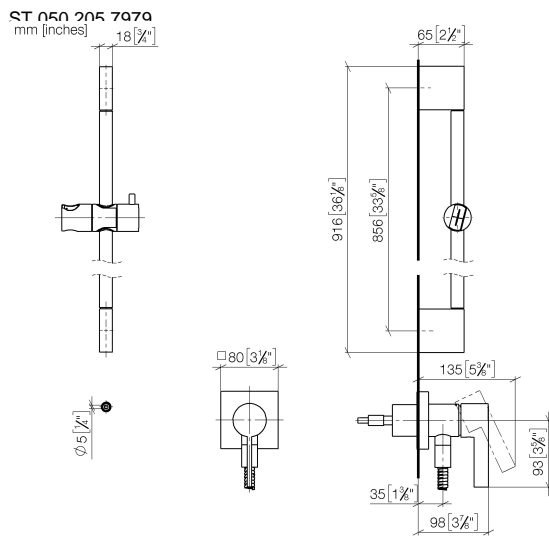

Concealed single-lever mixer with integrated shower connection with shower set - Brushed Platinum

IMO

ST 050 205 7979

Fits: IMO, MEM, CL.1

- cover plate 80 x 80 mm
 - metal shower hose 1750mm with integrated anti-twist protection
 - slide bar
 - Pipe diameter 18 mm
 - Four settings: COMPACT RAIN, COMPACT SOFT FLOW, COMPACT AQUAPRESSURE FLOW, COMPACT CASCADE, max. flow rate l/min (at 3 bar)
 - spray head Ø 120mm
- Intrinsic protection against back flow.**

IMO

ST 050 205 7979

Concealed single-lever mixer with integrated shower connection with shower set - Brushed Platinum

IMO

ST 050 205 7070
mm [inches]

Flow rate chart

Certificates

LGA_29980.

Concealed single-lever mixer with integrated shower connection with shower set - Brushed Platinum

IMO

ST 050 205 7979

Fits: IMO, MEM, CL.1

- cover plate 80 x 80 mm
- metal shower hose 1750mm with integrated anti-twist protection
- slide bar
- Pipe diameter 18 mm

IMO

Certificates

Belgaqua_21-025- WRAS_2011027. LGA_29569.
27_1.

ST 050 205 7979

Spare parts list

No.	Item Number	Name	Quantity used	Delivery time
1	05 17 20 726 02 90	fixing set	1	2
2	09 31 11 049 90	pin	2	2
3	04 31 11 113 00 90	pin	2	2
4	08 17 97 054-06	holder	2	10
5	90 28 22 597 00-06	holder	1	10
6	28 322 970-06	Metal shower hose 1/2" x 3/8" x 1750 mm - Brushed Platinum	1	2
7	12 580 970-06	Slide unit - Brushed Platinum	1	10
8	90 14 20 026 00 90	seal	1	2
9	36 045 970-06	Concealed single-lever mixer with cover plate with integrated shower connection - Brushed Platinum	1	10