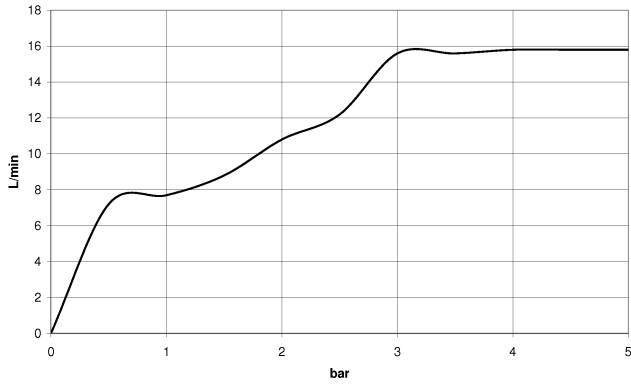

IMO

ST 050 205 7979

Concealed single-lever mixer with integrated shower connection with shower set - Brushed Platinum

IMO

ST 050 205 7070
mm [inches]

Flow rate chart

Certificates

LGA_29980.