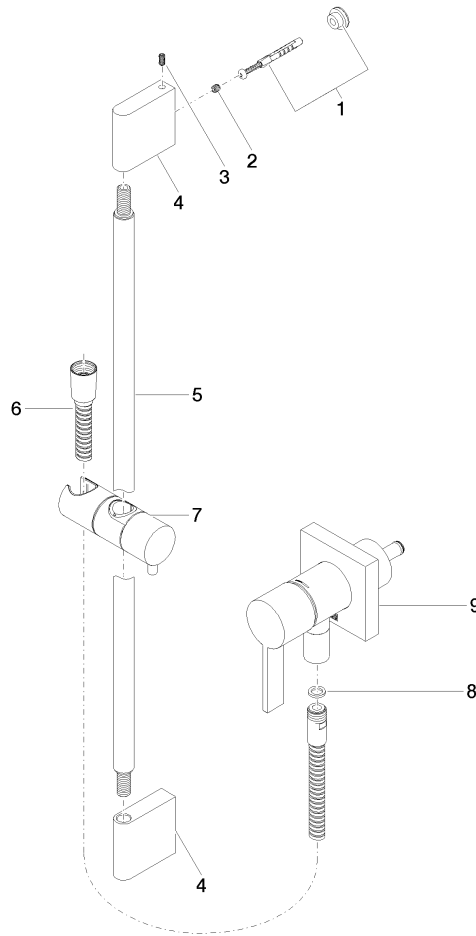

Concealed single-lever mixer with integrated shower connection with shower set - Brushed Platinum

IMO

ST 050 205 7979

Fits: IMO, MEM, CL.1

- cover plate 80 x 80 mm
 - metal shower hose 1750mm with integrated anti-twist protection
 - slide bar
 - Pipe diameter 18 mm
 - Four settings: COMPACT RAIN, COMPACT SOFT FLOW, COMPACT AQUAPRESSURE FLOW, COMPACT CASCADE, max. flow rate l/min (at 3 bar)
 - spray head Ø 120mm
- Intrinsic protection against back flow.**

Concealed single-lever mixer with integrated shower connection with shower set - Brushed Platinum

IMO

ST 050 205 7979

Fits: IMO, MEM, CL.1

- cover plate 80 x 80 mm
- metal shower hose 1750mm with integrated anti-twist protection
- slide bar
- Pipe diameter 18 mm

Concealed single-lever mixer with integrated shower connection with shower set - Brushed Platinum

IMO

ST 050 205 7979

Concealed single-lever mixer with integrated shower connection with shower set - Brushed Platinum

IMO

Certificates

Belgaqua_21-025- WRAS_2011027. LGA_29569.
27_1.

ST 050 205 7979

Spare parts list

No.	Item Number	Name	Quantity used	Delivery time
1	05 17 20 726 02 90	fixing set	1	2
2	09 31 11 049 90	pin	2	2
3	04 31 11 113 00 90	pin	2	2
4	08 17 97 054-06	holder	2	10
5	90 28 22 597 00-06	holder	1	10
6	28 322 970-06	Metal shower hose 1/2" x 3/8" x 1750 mm - Brushed Platinum	1	2
7	12 580 970-06	Slide unit - Brushed Platinum	1	10
8	90 14 20 026 00 90	seal	1	2
9	36 045 970-06	Concealed single-lever mixer with cover plate with integrated shower connection - Brushed Platinum	1	10