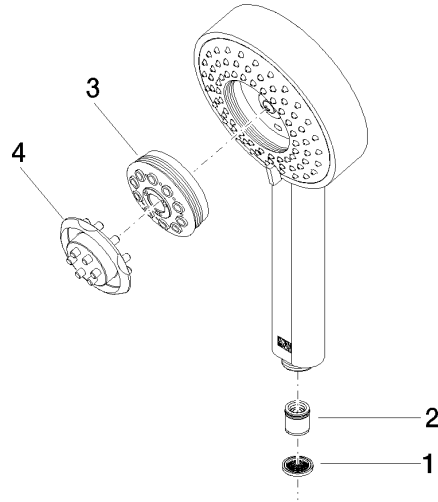

Concealed single-lever mixer with integrated shower connection with shower set - Brushed Platinum

IMO

ST 050 205 7979

Fits: IMO, MEM, CL.1

- cover plate 80 x 80 mm
 - metal shower hose 1750mm with integrated anti-twist protection
 - slide bar
 - Pipe diameter 18 mm
 - Four settings: COMPACT RAIN, COMPACT SOFT FLOW, COMPACT AQUAPRESSURE FLOW, COMPACT CASCADE, max. flow rate l/min (at 3 bar)
 - spray head Ø 120mm
- Intrinsic protection against back flow.**

IMO

ST 050 205 7979

Concealed single-lever mixer with integrated shower connection with shower set - Brushed Platinum

IMO

ST 050 205 7070
mm [inches]

Flow rate chart

Certificates

LGA_29980.

Concealed single-lever mixer with integrated shower connection with shower set - Brushed Platinum

ST 050 205 7979
Parts for other
finishes can be found
here: [Chrome](#)

Spare parts list

No.	Item Number	Name	Quantity used	Delivery time
1	09 23 01 039 90	sieve	1	2
2	09 23 01 046 90	back-flow preventer	1	2
3	04 12 11 071 00 90	shower	1	2
4	09 30 09 022 90	key	1	2

Concealed single-lever mixer with integrated shower connection with shower set - Brushed Platinum

IMO

ST 050 205 7979

Fits: IMO, MEM, CL.1

- cover plate 80 x 80 mm
- metal shower hose 1750mm with integrated anti-twist protection
- slide bar
- Pipe diameter 18 mm