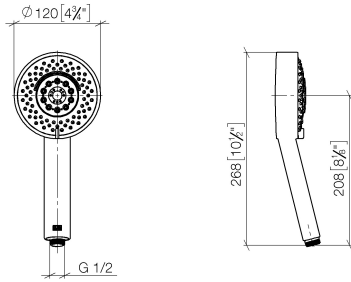

Concealed single-lever mixer with integrated shower connection with shower set - Brushed Platinum

IMO

ST 050 205 7979

Fits: IMO, MEM, CL.1

- cover plate 80 x 80 mm
 - metal shower hose 1750mm with integrated anti-twist protection
 - slide bar
 - Pipe diameter 18 mm
 - Four settings: COMPACT RAIN, COMPACT SOFT FLOW, COMPACT AQUAPRESSURE FLOW, COMPACT CASCADE, max. flow rate l/min (at 3 bar)
 - spray head Ø 120mm
- Intrinsic protection against back flow.**

IMO

ST 050 205 7979

Concealed single-lever mixer with integrated shower connection with shower set - Brushed Platinum

IMO

ST 050 205 7979

- Four settings: COMPACT RAIN, COMPACT SOFT FLOW, COMPACT AQUAPRESSURE FLOW, COMPACT CASCADE, max. flow rate 15 l/min (at 3 bar)
- with anti-scale system
- spray head Ø 120mm
- 1/2" connection

IMO

ST 050 205 7979

Concealed single-lever mixer with integrated shower connection with shower set - Brushed Platinum

IMO

ST 050 205 7070
mm [inches]

Flow rate chart

Certificates

LGA_29980.

Concealed single-lever mixer with integrated shower connection with shower set - Brushed Platinum

IMO

ST 050 205 7979

Fits: IMO, MEM, CL.1

- cover plate 80 x 80 mm
- metal shower hose 1750mm with integrated anti-twist protection
- slide bar
- Pipe diameter 18 mm