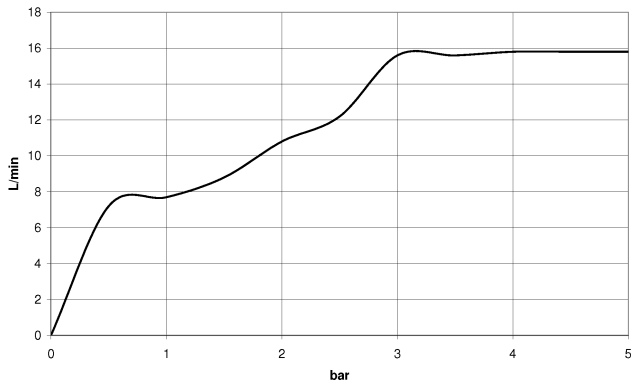

IMO

ST 050 205 7979

Concealed single-lever mixer with integrated shower connection with shower set - Platinum

IMO

ST 050 205 7979

- Four settings: COMPACT RAIN, COMPACT SOFT FLOW, COMPACT AQUAPRESSURE FLOW, COMPACT CASCADE, max. flow rate 15 l/min (at 3 bar)
- with anti-scale system
- spray head Ø 120mm
- 1/2" connection

ST 050 205 7070
mm [inches]

Flow rate chart

Certificates

LGA_29980.

Concealed single-lever mixer with integrated shower connection with shower set - Platinum

ST 050 205 7979
Parts for other finishes can be found here: Chrome