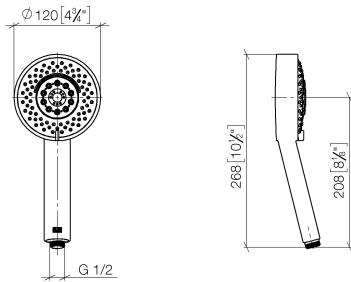

Concealed single-lever mixer with integrated shower connection with shower set - Platinum

IMO

ST 050 205 7979

Fits: IMO, MEM, CL.1

- cover plate 80 x 80 mm
 - metal shower hose 1750mm with integrated anti-twist protection
 - slide bar
 - Pipe diameter 18 mm
 - Four settings: COMPACT RAIN, COMPACT SOFT FLOW, COMPACT AQUAPRESSURE FLOW, COMPACT CASCADE, max. flow rate l/min (at 3 bar)
 - spray head Ø 120mm
- Intrinsic protection against back flow.**

IMO

ST 050 205 7979

Concealed single-lever mixer with integrated shower connection with shower set - Platinum

IMO

ST 050 205 7979

- Four settings: COMPACT RAIN, COMPACT SOFT FLOW, COMPACT AQUAPRESSURE FLOW, COMPACT CASCADE, max. flow rate 15 l/min (at 3 bar)
- with anti-scale system
- spray head Ø 120mm
- 1/2" connection

ST 050 205 7070
mm [inches]

Flow rate chart

Certificates

LGA_29980.

Concealed single-lever mixer with integrated shower connection with shower set - Platinum

ST 050 205 7979
Parts for other finishes can be found here: Chrome

IMO

ST 050 205 7979

Fits: IMO, MEM, CL.1

- cover plate 80 x 80 mm
- metal shower hose 1750mm with integrated anti-twist protection
- slide bar
- Pipe diameter 18 mm

This article does not include a hand shower!