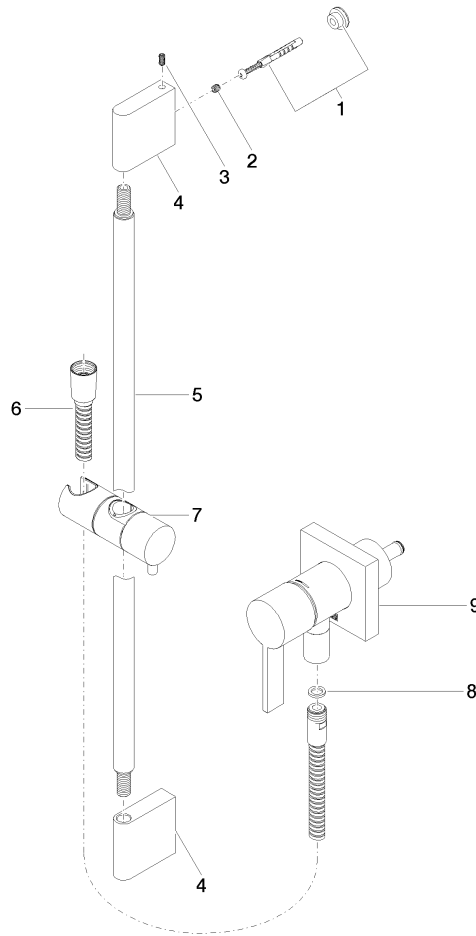

Concealed single-lever mixer with integrated shower connection with shower set - Platinum

IMO

ST 050 205 7979

Fits: IMO, MEM, CL.1

- cover plate 80 x 80 mm
 - metal shower hose 1750mm with integrated anti-twist protection
 - slide bar
 - Pipe diameter 18 mm
 - Four settings: COMPACT RAIN, COMPACT SOFT FLOW, COMPACT AQUAPRESSURE FLOW, COMPACT CASCADE, max. flow rate l/min (at 3 bar)
 - spray head Ø 120mm
- Intrinsic protection against back flow.**

ST 050 205 7070
mm [inches]

Flow rate chart

Certificates

LGA_29980.

Concealed single-lever mixer with integrated shower connection with shower set - Platinum

ST 050 205 7979
Parts for other finishes can be found here: Chrome

Concealed single-lever mixer with integrated shower connection with shower set - Platinum

IMO

ST 050 205 7979

Concealed single-lever mixer with integrated shower connection with shower set - Platinum

IMO

Certificates

Belgaqua_21-025- WRAS_2011027. LGA_29569.
27_1.

ST 050 205 7979

Spare parts list

No.	Item Number	Name	Quantity used	Delivery time
1	05 17 20 726 02 90	fixing set	1	2
2	09 31 11 049 90	pin	2	2
3	04 31 11 113 00 90	pin	2	2
4	08 17 97 054-08	holder	2	40
5	90 28 22 597 00-08	holder	1	-
Spare part can no longer be ordered, please order the replacement item				
6	28 322 970-08	Metal shower hose 1/2" x 3/8" x 1750 mm - Platinum	1	40
7	12 580 970-08	Slide unit - Platinum	1	40
8	90 14 20 026 00 90	seal	1	2
9	36 045 970-08	Concealed single-lever mixer with cover plate with integrated shower connection - Platinum	1	40