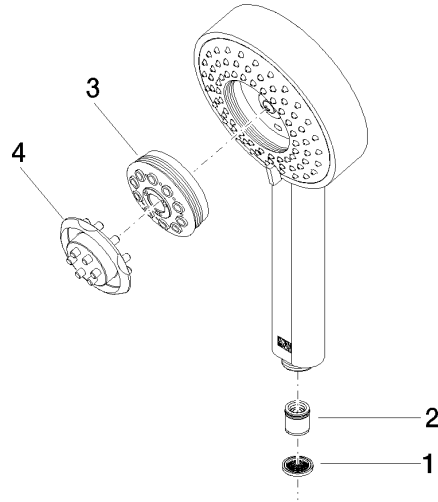

Concealed single-lever mixer with integrated shower connection with shower set - Platinum

IMO

ST 050 205 7979

Fits: IMO, MEM, CL.1

- cover plate 80 x 80 mm
 - metal shower hose 1750mm with integrated anti-twist protection
 - slide bar
 - Pipe diameter 18 mm
 - Four settings: COMPACT RAIN, COMPACT SOFT FLOW, COMPACT AQUAPRESSURE FLOW, COMPACT CASCADE, max. flow rate l/min (at 3 bar)
 - spray head Ø 120mm
- Intrinsic protection against back flow.**

ST 050 205 7070
mm [inches]

Flow rate chart

Certificates

LGA_29980.

Concealed single-lever mixer with integrated shower connection with shower set - Platinum

ST 050 205 7979
Parts for other finishes can be found here: Chrome

Spare parts list

No.	Item Number	Name	Quantity used	Delivery time
1	09 23 01 039 90	sieve	1	2
2	09 23 01 046 90	back-flow preventer	1	2
3	04 12 11 071 00 90	shower	1	2
4	09 30 09 022 90	key	1	2

Concealed single-lever mixer with integrated shower connection with shower set - Platinum

IMO

ST 050 205 7979

Fits: IMO, MEM, CL.1

- cover plate 80 x 80 mm
- metal shower hose 1750mm with integrated anti-twist protection
- slide bar
- Pipe diameter 18 mm

This article does not include a hand shower!