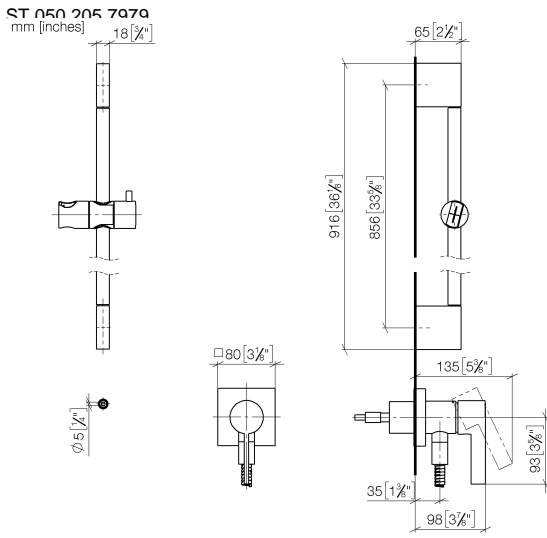

Concealed single-lever mixer with integrated shower connection with shower set - Platinum

IMO

Certificates

Belgaqua_21-025- WRAS_2011027. LGA_29569.
27_1.