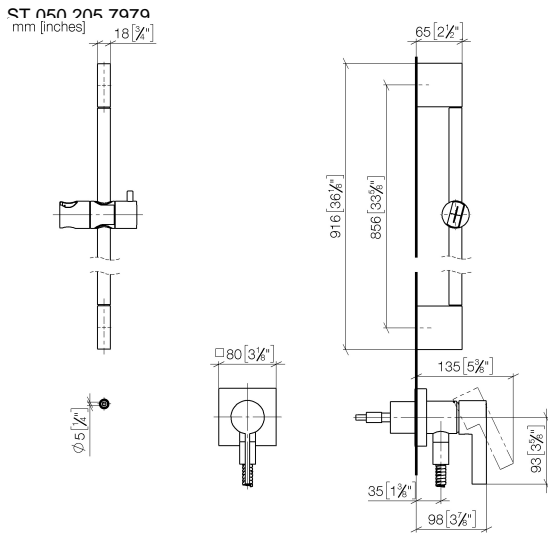

Concealed single-lever mixer with integrated shower connection with shower set - Brushed Durabron (23kt Gold)

IMO

ST 050 205 7979

Fits: IMO, MEM, CL.1

- cover plate 80 x 80 mm
 - metal shower hose 1750mm with integrated anti-twist protection
 - slide bar
 - Pipe diameter 18 mm
 - Four settings: COMPACT RAIN, COMPACT SOFT FLOW, COMPACT AQUAPRESSURE FLOW, COMPACT CASCADE, max. flow rate l/min (at 3 bar)
 - spray head Ø 120mm
- Intrinsic protection against back flow.**

IMO

ST 050 205 7979

ST 050 205 7070
mm [inches]

Flow rate chart

Certificates

LGA_29980.

Concealed single-lever mixer with integrated shower connection with shower set - Brushed Durabronz (23kt Gold)

ST 050 205 7979
 Parts for other
 finishes can be found
 here: Chrome

Required miscellaneous

	Hand shower FlowReduce - Brushed Durabron (23kt Gold)	28 016 979-28 0010
--	--	--------------------

Required miscellaneous

	Hand shower FlowReduce - Brushed Durabron (23kt Gold)	28 018 979-28 0010
--	--	--------------------

IMO

Certificates

Belgaqua_21-025- WRAS_2011027. LGA_29569.
27_1.

ST 050 205 7979

Spare parts list

No.	Item Number	Name	Quantity used	Delivery time
1	05 17 20 726 02 90	fixing set	1	2
2	09 31 11 049 90	pin	2	2
3	04 31 11 113 00 90	pin	2	2
4	08 17 97 054-28	holder	2	20
5	90 28 22 597 00-28	holder	1	-
Spare part can no longer be ordered, please order the replacement item				
6	28 322 970-28	Metal shower hose 1/2" x 3/8" x 1750 mm - Brushed Durabron (23kt Gold)	1	20
7	12 580 970-28	Slide unit - Brushed Durabron (23kt Gold)	1	20
8	90 14 20 026 00 90	seal	1	2
9	36 045 970-28	Concealed single-lever mixer with cover plate with integrated shower connection - Brushed Durabron (23kt Gold)	1	20