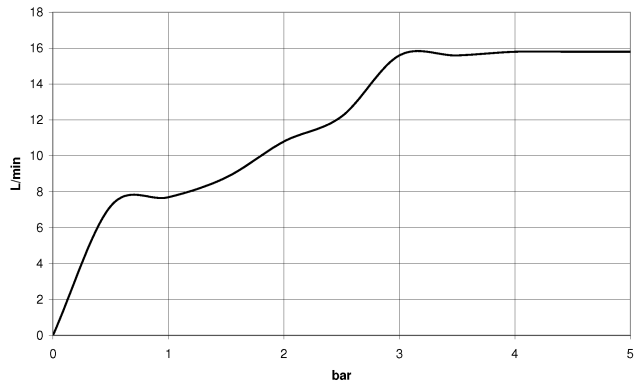

IMO

ST 050 205 7979

Concealed single-lever mixer with integrated shower connection with shower set - Brushed Durabronz (23kt Gold)

IMO

ST 050 205 7979

- Four settings: COMPACT RAIN, COMPACT SOFT FLOW, COMPACT AQUAPRESSURE FLOW, COMPACT CASCADE, max. flow rate 15 l/min (at 3 bar)
- with anti-scale system
- spray head Ø 120mm
- 1/2" connection

IMO

ST 050 205 7979

ST 050 205 7070
mm [inches]

Flow rate chart

Certificates

LGA_29980.

Concealed single-lever mixer with integrated shower connection with shower set - Brushed Durabronz (23kt Gold)

ST 050 205 7979
 Parts for other
 finishes can be found
 here: Chrome