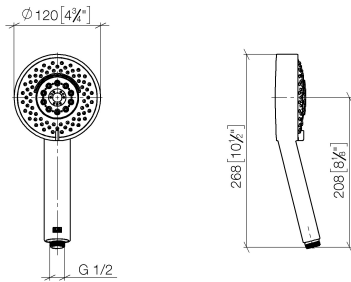

Concealed single-lever mixer with integrated shower connection with shower set - Brushed Durabron (23kt Gold)

IMO

ST 050 205 7979

Fits: IMO, MEM, CL.1

- cover plate 80 x 80 mm
 - metal shower hose 1750mm with integrated anti-twist protection
 - slide bar
 - Pipe diameter 18 mm
 - Four settings: COMPACT RAIN, COMPACT SOFT FLOW, COMPACT AQUAPRESSURE FLOW, COMPACT CASCADE, max. flow rate l/min (at 3 bar)
 - spray head Ø 120mm
- Intrinsic protection against back flow.**

IMO

ST 050 205 7979

Concealed single-lever mixer with integrated shower connection with shower set - Brushed Durabronz (23kt Gold)

IMO

ST 050 205 7979

- Four settings: COMPACT RAIN, COMPACT SOFT FLOW, COMPACT AQUAPRESSURE FLOW, COMPACT CASCADE, max. flow rate 15 l/min (at 3 bar)
- with anti-scale system
- spray head Ø 120mm
- 1/2" connection

IMO

ST 050 205 7979

ST 050 205 7070
mm [inches]

Flow rate chart

Certificates

LGA_29980.

Concealed single-lever mixer with integrated shower connection with shower set - Brushed Durabronz (23kt Gold)

ST 050 205 7979
 Parts for other
 finishes can be found
 here: Chrome

IMO

ST 050 205 7979

Fits: IMO, MEM, CL.1

- cover plate 80 x 80 mm
- metal shower hose 1750mm with integrated anti-twist protection
- slide bar
- Pipe diameter 18 mm

This article does not include a hand shower!