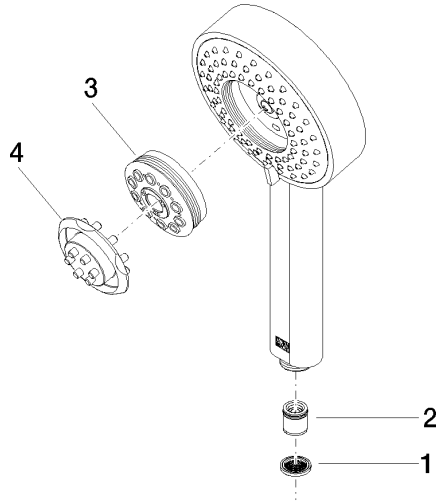

Concealed single-lever mixer with integrated shower connection with shower set - Brushed Durabron (23kt Gold)

IMO

ST 050 205 7979

Fits: IMO, MEM, CL.1

- cover plate 80 x 80 mm
 - metal shower hose 1750mm with integrated anti-twist protection
 - slide bar
 - Pipe diameter 18 mm
 - Four settings: COMPACT RAIN, COMPACT SOFT FLOW, COMPACT AQUAPRESSURE FLOW, COMPACT CASCADE, max. flow rate l/min (at 3 bar)
 - spray head Ø 120mm
- Intrinsic protection against back flow.**

IMO

ST 050 205 7979

ST 050 205 7070
mm [inches]

Flow rate chart

Certificates

LGA_29980.

Concealed single-lever mixer with integrated shower connection with shower set - Brushed Durabronz (23kt Gold)

ST 050 205 7979
 Parts for other
 finishes can be found
 here: Chrome

Spare parts list

No.	Item Number	Name	Quantity used	Delivery time
1	09 23 01 039 90	sieve	1	2
2	09 23 01 046 90	back-flow preventer	1	2
3	04 12 11 071 00 90	shower	1	2
4	09 30 09 022 90	key	1	2

Concealed single-lever mixer with integrated shower connection with shower set - Brushed Durabron (23kt Gold)

IMO

ST 050 205 7979

Fits: IMO, MEM, CL.1

- cover plate 80 x 80 mm
- metal shower hose 1750mm with integrated anti-twist protection
- slide bar
- Pipe diameter 18 mm

This article does not include a hand shower!