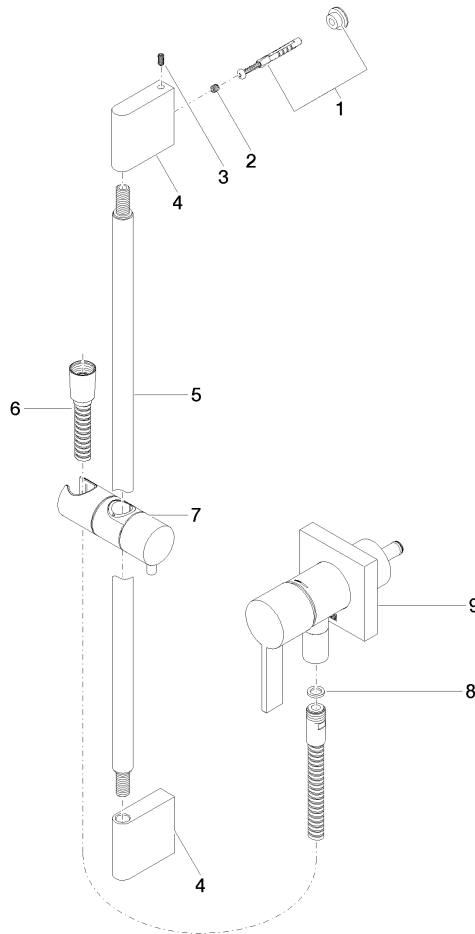

Concealed single-lever mixer with integrated shower connection with shower set - Brushed Durabron (23kt Gold)

IMO

ST 050 205 7979

Fits: IMO, MEM, CL.1

- cover plate 80 x 80 mm
 - metal shower hose 1750mm with integrated anti-twist protection
 - slide bar
 - Pipe diameter 18 mm
 - Four settings: COMPACT RAIN, COMPACT SOFT FLOW, COMPACT AQUAPRESSURE FLOW, COMPACT CASCADE, max. flow rate l/min (at 3 bar)
 - spray head Ø 120mm
- Intrinsic protection against back flow.**

Concealed single-lever mixer with integrated shower connection with shower set - Brushed Durabronz (23kt Gold)

IMO

ST 050 205 7979

Concealed single-lever mixer with integrated shower connection with shower set - Brushed Durabronz (23kt Gold)

IMO

Certificates

Belgaqua_21-025- WRAS_2011027. LGA_29569.
27_1.

ST 050 205 7979

Spare parts list

No.	Item Number	Name	Quantity used	Delivery time
1	05 17 20 726 02 90	fixing set	1	2
2	09 31 11 049 90	pin	2	2
3	04 31 11 113 00 90	pin	2	2
4	08 17 97 054-28	holder	2	20
5	90 28 22 597 00-28	holder	1	-
Spare part can no longer be ordered, please order the replacement item				
6	28 322 970-28	Metal shower hose 1/2" x 3/8" x 1750 mm - Brushed Durabron (23kt Gold)	1	20
7	12 580 970-28	Slide unit - Brushed Durabron (23kt Gold)	1	20
8	90 14 20 026 00 90	seal	1	2
9	36 045 970-28	Concealed single-lever mixer with cover plate with integrated shower connection - Brushed Durabron (23kt Gold)	1	20