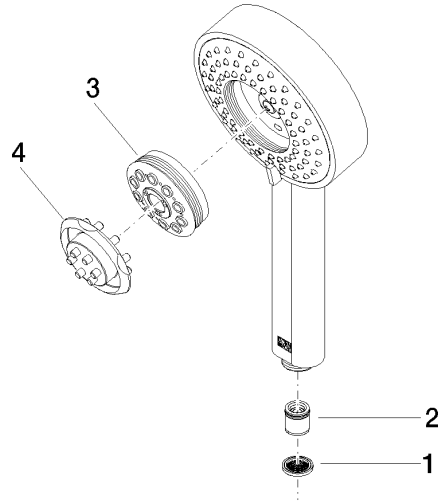

Concealed single-lever mixer with integrated shower connection with shower set - Brushed Dark Platinum

IMO

ST 050 205 7979

Fits: IMO, MEM, CL.1

- cover plate 80 x 80 mm
 - metal shower hose 1750mm with integrated anti-twist protection
 - slide bar
 - Pipe diameter 18 mm
 - Four settings: COMPACT RAIN, COMPACT SOFT FLOW, COMPACT AQUAPRESSURE FLOW, COMPACT CASCADE, max. flow rate l/min (at 3 bar)
 - spray head Ø 120mm
- Intrinsic protection against back flow.**

IMO

ST 050 205 7979

Concealed single-lever mixer with integrated shower connection with shower set - Brushed Dark Platinum

IMO

ST 050 205 7070
mm [inches]

Flow rate chart

Certificates

LGA_29980.

Concealed single-lever mixer with integrated shower connection with shower set - Brushed Dark Platinum

ST 050 205 7979
 Parts for other
 finishes can be found
 here: Chrome

Spare parts list

No.	Item Number	Name	Quantity used	Delivery time
1	09 23 01 039 90	sieve	1	2
2	09 23 01 046 90	back-flow preventer	1	2
3	04 12 11 071 00 90	shower	1	2
4	09 30 09 022 90	key	1	2

Concealed single-lever mixer with integrated shower connection with shower set - Brushed Dark Platinum

IMO

ST 050 205 7979

Fits: IMO, MEM, CL.1

- cover plate 80 x 80 mm
- metal shower hose 1750mm with integrated anti-twist protection
- slide bar
- Pipe diameter 18 mm