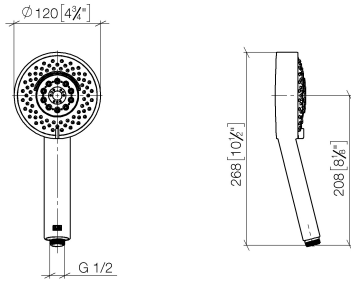

Concealed single-lever mixer with integrated shower connection with shower set - Brushed Dark Platinum

IMO

ST 050 205 7979

Fits: IMO, MEM, CL.1

- cover plate 80 x 80 mm
 - metal shower hose 1750mm with integrated anti-twist protection
 - slide bar
 - Pipe diameter 18 mm
 - Four settings: COMPACT RAIN, COMPACT SOFT FLOW, COMPACT AQUAPRESSURE FLOW, COMPACT CASCADE, max. flow rate l/min (at 3 bar)
 - spray head Ø 120mm
- Intrinsic protection against back flow.**

IMO

ST 050 205 7979

Concealed single-lever mixer with integrated shower connection with shower set - Brushed Dark Platinum

IMO

ST 050 205 7979

- Four settings: COMPACT RAIN, COMPACT SOFT FLOW, COMPACT AQUAPRESSURE FLOW, COMPACT CASCADE, max. flow rate 15 l/min (at 3 bar)
- with anti-scale system
- spray head Ø 120mm
- 1/2" connection

IMO

ST 050 205 7979

Concealed single-lever mixer with integrated shower connection with shower set - Brushed Dark Platinum

IMO

ST 050 205 7070
mm [inches]

Flow rate chart

Certificates

LGA_29980.

Concealed single-lever mixer with integrated shower connection with shower set - Brushed Dark Platinum

IMO

ST 050 205 7979

Fits: IMO, MEM, CL.1

- cover plate 80 x 80 mm
- metal shower hose 1750mm with integrated anti-twist protection
- slide bar
- Pipe diameter 18 mm