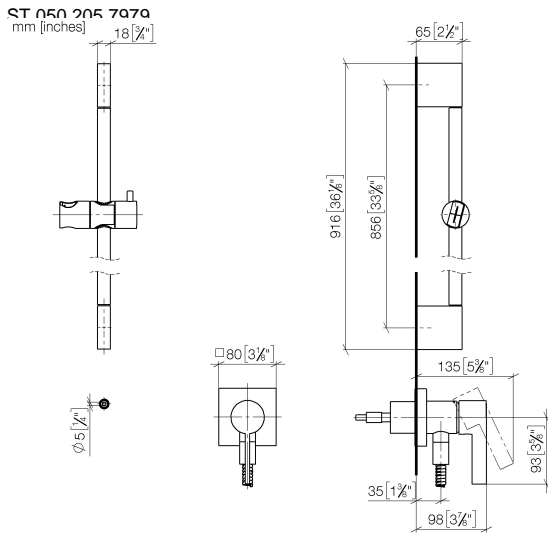

Concealed single-lever mixer with integrated shower connection with shower set - Brushed Dark Platinum

IMO

ST 050 205 7979

Fits: IMO, MEM, CL.1

- cover plate 80 x 80 mm
 - metal shower hose 1750mm with integrated anti-twist protection
 - slide bar
 - Pipe diameter 18 mm
 - Four settings: COMPACT RAIN, COMPACT SOFT FLOW, COMPACT AQUAPRESSURE FLOW, COMPACT CASCADE, max. flow rate l/min (at 3 bar)
 - spray head Ø 120mm
- Intrinsic protection against back flow.**

IMO

ST 050 205 7979

Concealed single-lever mixer with integrated shower connection with shower set - Brushed Dark Platinum

IMO

ST 050 205 7070
mm [inches]

Flow rate chart

Certificates

LGA_29980.

Concealed single-lever mixer with integrated shower connection with shower set - Brushed Dark Platinum

IMO

ST 050 205 7979

Concealed single-lever mixer with integrated shower connection with shower set - Brushed Dark Platinum

IMO

Certificates

Belgaqua_21-025- WRAS_2011027. LGA_29569.
27_1.

ST 050 205 7979

Spare parts list

No.	Item Number	Name	Quantity used	Delivery time
1	05 17 20 726 02 90	fixing set	1	2
2	09 31 11 049 90	pin	2	2
3	04 31 11 113 00 90	pin	2	2
4	08 17 97 054-99	holder	2	30
5	90 28 22 597 00-99	holder	1	30
6	28 322 970-99	Metal shower hose 1/2" x 3/8" x 1750 mm - Brushed Dark Platinum	1	2
7	12 580 970-99	Slide unit - Brushed Dark Platinum	1	30
8	90 14 20 026 00 90	seal	1	2
9	36 045 970-99	Concealed single-lever mixer with cover plate with integrated shower connection - Brushed Dark Platinum	1	30