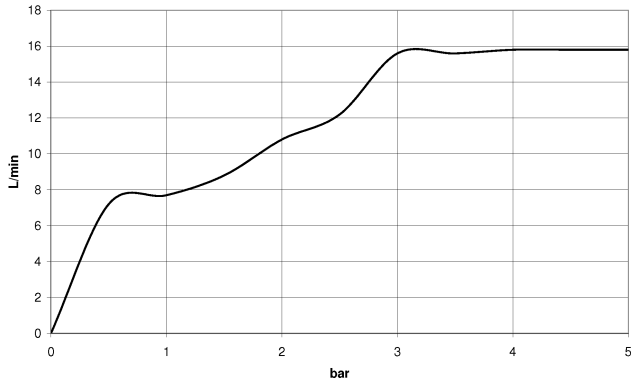

IMO

ST 050 205 7979

Concealed single-lever mixer with integrated shower connection with shower set - Brushed Dark Platinum

IMO

ST 050 205 7070
mm [inches]

Flow rate chart

Certificates

LGA_29980.