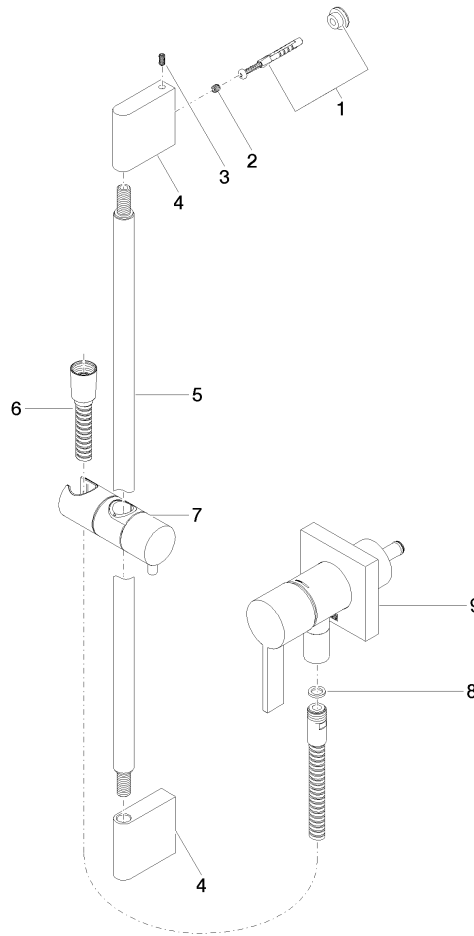

Concealed single-lever mixer with integrated shower connection with shower set - Brushed Dark Platinum

IMO

ST 050 205 7979

Fits: IMO, MEM, CL.1

- cover plate 80 x 80 mm
 - metal shower hose 1750mm with integrated anti-twist protection
 - slide bar
 - Pipe diameter 18 mm
 - Four settings: COMPACT RAIN, COMPACT SOFT FLOW, COMPACT AQUAPRESSURE FLOW, COMPACT CASCADE, max. flow rate l/min (at 3 bar)
 - spray head Ø 120mm
- Intrinsic protection against back flow.**

Concealed single-lever mixer with integrated shower connection with shower set - Brushed Dark Platinum

IMO

ST 050 205 7979

Fits: IMO, MEM, CL.1

- cover plate 80 x 80 mm
- metal shower hose 1750mm with integrated anti-twist protection
- slide bar
- Pipe diameter 18 mm

Concealed single-lever mixer with integrated shower connection with shower set - Brushed Dark Platinum

IMO

ST 050 205 7979

Concealed single-lever mixer with integrated shower connection with shower set - Brushed Dark Platinum

IMO

Certificates

Belgaqua_21-025- WRAS_2011027. LGA_29569.
27_1.

ST 050 205 7979

Spare parts list

No.	Item Number	Name	Quantity used	Delivery time
1	05 17 20 726 02 90	fixing set	1	2
2	09 31 11 049 90	pin	2	2
3	04 31 11 113 00 90	pin	2	2
4	08 17 97 054-99	holder	2	30
5	90 28 22 597 00-99	holder	1	30
6	28 322 970-99	Metal shower hose 1/2" x 3/8" x 1750 mm - Brushed Dark Platinum	1	2
7	12 580 970-99	Slide unit - Brushed Dark Platinum	1	30
8	90 14 20 026 00 90	seal	1	2
9	36 045 970-99	Concealed single-lever mixer with cover plate with integrated shower connection - Brushed Dark Platinum	1	30