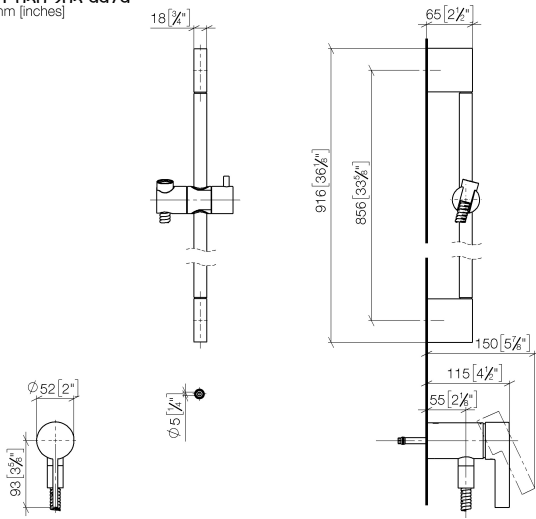

**Concealed single-lever mixer with integrated shower connection with shower set - Brushed Platinum**

IMO

ST 050 205 9979

- metal shower hose 1750mm with integrated anti-twist protection
  - slide bar
  - Pipe diameter 18 mm
  - Hand shower: COMPACT RAIN, max. flow rate 15 l/min (at 3 bar)
  - spray head Ø 130 mm
- Intrinsic protection against back flow.**

---

IMO

ST 050 205 9979

**Concealed single-lever mixer with integrated shower connection with shower set - Brushed Platinum**

IMO

ST 050 205 9979

- metal shower hose 1750mm with integrated anti-twist protection
- slide bar
- Pipe diameter 18 mm

**Concealed single-lever mixer with integrated shower connection with shower set - Brushed Platinum**

IMO

ST 050 205 0070  
mm [inches]

**Certificates**

Belgaqua\_21-025- WRAS\_2011027. LGA\_29928.  
27\_1.

### Spare parts list

No.	Item Number	Name	Quantity used	Delivery time
1	05 17 20 726 02 90	fixing set	1	2
2	09 31 11 049 90	pin	2	2
3	04 31 11 113 00 90	pin	2	2
4	08 17 97 054-06	holder	2	10
5	90 28 22 597 00-06	holder	1	10
6	28 322 970-06	Metal shower hose 1/2" x 3/8" x 1750 mm - Brushed Platinum	1	2
7	12 580 970-06	Slide unit - Brushed Platinum	1	10
9	36 050 970-06	Concealed single-lever mixer with integrated shower connection - Brushed Platinum	1	10