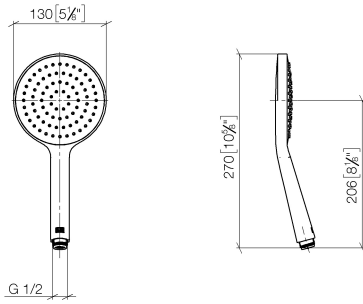

**Concealed single-lever mixer with integrated shower connection with shower set - Brushed Platinum**

IMO

ST 050 205 9979

- metal shower hose 1750mm with integrated anti-twist protection
  - slide bar
  - Pipe diameter 18 mm
  - Hand shower: COMPACT RAIN, max. flow rate 15 l/min (at 3 bar)
  - spray head Ø 130 mm
- Intrinsic protection against back flow.**

### Spare parts list

No.	Item Number	Name	Quantity used	Delivery time
1	05 17 20 726 02 90	fixing set	1	2
2	09 31 11 049 90	pin	2	2
3	04 31 11 113 00 90	pin	2	2
4	08 17 97 054-06	holder	2	10
5	90 28 22 597 00-06	holder	1	10
6	28 322 970-06	Metal shower hose 1/2" x 3/8" x 1750 mm - Brushed Platinum	1	2
7	12 580 970-06	Slide unit - Brushed Platinum	1	10
9	36 050 970-06	Concealed single-lever mixer with integrated shower connection - Brushed Platinum	1	10

---

IMO

ST 050 205 9979

Concealed single-lever mixer with integrated shower connection with shower set - Brushed Platinum

---

IMO

ST 050 205 9979

**Concealed single-lever mixer with integrated shower connection with shower set - Brushed Platinum**

ST 050 205 0070  
mm [inches]

**Flow rate chart**

**Certificates**

DVGW\_DW-  
6517DN0129.

LGA\_29983.

WRAS\_2009011.

**Concealed single-lever mixer with integrated shower connection with shower set - Brushed Platinum**