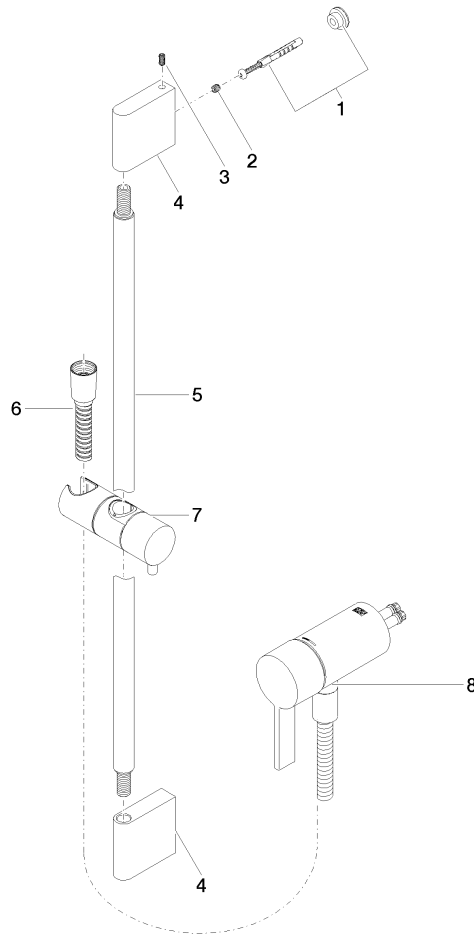

**Concealed single-lever mixer with integrated shower connection with shower set - Brushed Platinum**

IMO

ST 050 205 9979

- metal shower hose 1750mm with integrated anti-twist protection
  - slide bar
  - Pipe diameter 18 mm
  - Hand shower: COMPACT RAIN, max. flow rate 15 l/min (at 3 bar)
  - spray head Ø 130 mm
- Intrinsic protection against back flow.**

---

IMO

ST 050 205 9979

**Concealed single-lever mixer with integrated shower connection with shower set - Brushed Platinum**

IMO

ST 050 205 9979

- metal shower hose 1750mm with integrated anti-twist protection
- slide bar
- Pipe diameter 18 mm

**Concealed single-lever mixer with integrated shower connection with shower set - Brushed Platinum**

IMO

ST 050 205 0070  
mm [inches]

**Certificates**

Belgaqua\_21-025- WRAS\_2011027. LGA\_29928.  
27\_1.

### Spare parts list

No.	Item Number	Name	Quantity used	Delivery time
1	05 17 20 726 02 90	fixing set	1	2
2	09 31 11 049 90	pin	2	2
3	04 31 11 113 00 90	pin	2	2
4	08 17 97 054-06	holder	2	10
5	90 28 22 597 00-06	holder	1	10
6	28 322 970-06	Metal shower hose 1/2" x 3/8" x 1750 mm - Brushed Platinum	1	2
7	12 580 970-06	Slide unit - Brushed Platinum	1	10
9	36 050 970-06	Concealed single-lever mixer with integrated shower connection - Brushed Platinum	1	10