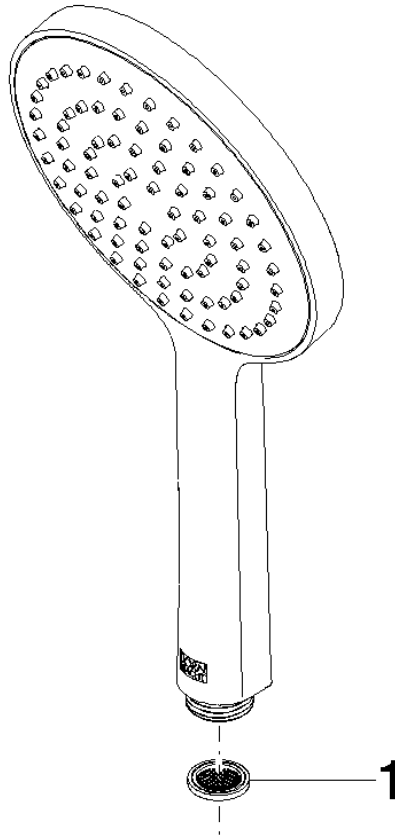

Concealed single-lever mixer with integrated shower connection with shower set - Dark Chrome

IMO

ST 050 205 9979

- metal shower hose 1750mm with integrated anti-twist protection
 - slide bar
 - Pipe diameter 18 mm
 - Hand shower: COMPACT RAIN, max. flow rate 15 l/min (at 3 bar)
 - spray head Ø 130 mm
- Intrinsic protection against back flow.**

IMO

ST 050 205 9979

Concealed single-lever mixer with integrated shower connection with shower set - Dark Chrome

IMO

ST 050 205 9979

- COMPACT RAIN, max. flow rate 15 l/min (at 3 bar)
- with anti-scale system
- spray head Ø 130 mm
- 1/2" connection

IMO

ST 050 205 9979

Concealed single-lever mixer with integrated shower connection with shower set - Dark Chrome

ST 050 205 0070
mm [inches]

Flow rate chart

Certificates

DVGW_DW-
6517DN0129.

LGA_29983.

Concealed single-lever mixer with integrated shower connection with shower set - Dark Chrome

IMO

ST 050 205 9979
Parts for other finishes can be found here: Chrome

- metal shower hose 1750mm with integrated anti-twist protection
- slide bar
- Pipe diameter 18 mm