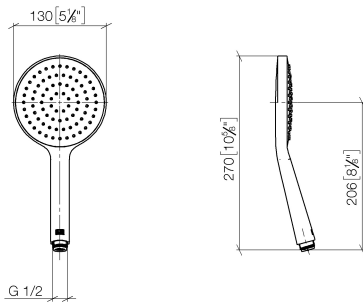

Concealed single-lever mixer with integrated shower connection with shower set - Dark Chrome

IMO

ST 050 205 9979

- metal shower hose 1750mm with integrated anti-twist protection
 - slide bar
 - Pipe diameter 18 mm
 - Hand shower: COMPACT RAIN, max. flow rate 15 l/min (at 3 bar)
 - spray head Ø 130 mm
- Intrinsic protection against back flow.**

IMO

ST 050 205 9979

Concealed single-lever mixer with integrated shower connection with shower set - Dark Chrome

IMO

ST 050 205 9979

- COMPACT RAIN, max. flow rate 15 l/min (at 3 bar)
- with anti-scale system
- spray head Ø 130 mm
- 1/2" connection

IMO

ST 050 205 9979

Concealed single-lever mixer with integrated shower connection with shower set - Dark Chrome

ST 050 205 0070
mm [inches]

Flow rate chart

Certificates

DVGW_DW-
6517DN0129.

LGA_29983.

Concealed single-lever mixer with integrated shower connection with shower set - Dark Chrome

IMO

ST 050 205 9979
Parts for other finishes can be found here: Chrome

- metal shower hose 1750mm with integrated anti-twist protection
- slide bar
- Pipe diameter 18 mm