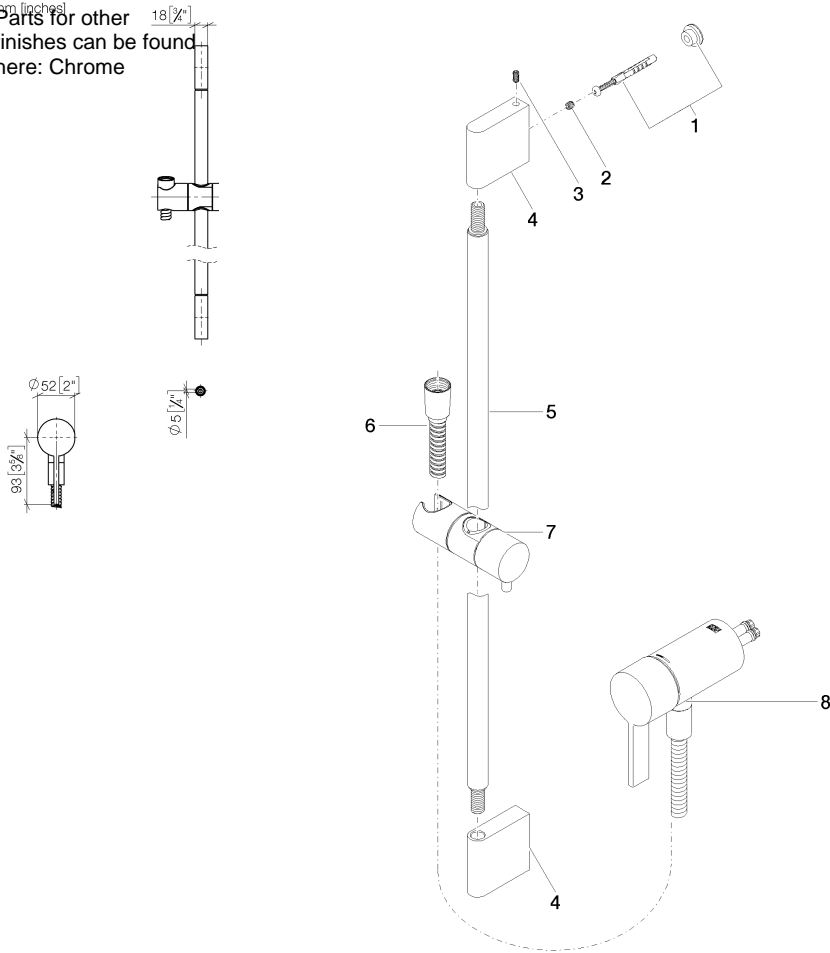

Concealed single-lever mixer with integrated shower connection with shower set - Dark Chrome

IMO

ST 050 205 9979

- metal shower hose 1750mm with integrated anti-twist protection
 - slide bar
 - Pipe diameter 18 mm
 - Hand shower: COMPACT RAIN, max. flow rate 15 l/min (at 3 bar)
 - spray head Ø 130 mm
- Intrinsic protection against back flow.**

Concealed single-lever mixer with integrated shower connection with shower set - Dark Chrome

IMO

ST 050 205 9979
Parts for other finishes can be found here: Chrome

- metal shower hose 1750mm with integrated anti-twist protection
- slide bar
- Pipe diameter 18 mm

IMO

ST 050 205 9979

Concealed single-lever mixer with integrated shower connection with shower set - Dark Chrome

IMO

ST 050 205 9979

Concealed single-lever mixer with integrated shower connection with shower set - Dark Chrome

ST 050 205 0070

Parts for other finishes can be found here: [Chrome](#)

Concealed single-lever mixer with integrated shower connection with shower set - Dark Chrome

IMO

ST 050 205 9979