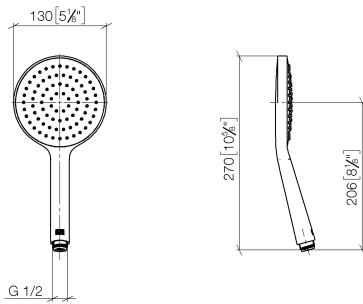

Concealed single-lever mixer with integrated shower connection with shower set - Brushed Durabron (23kt Gold)

IMO

ST 050 205 9979

- metal shower hose 1750mm with integrated anti-twist protection
 - slide bar
 - Pipe diameter 18 mm
 - Hand shower: COMPACT RAIN, max. flow rate 15 l/min (at 3 bar)
 - spray head Ø 130 mm
- Intrinsic protection against back flow.**

Spare parts list

No.	Item Number	Name	Quantity used	Delivery time
1	05 17 20 726 02 90	fixing set	1	2
2	09 31 11 049 90	pin	2	2
3	04 31 11 113 00 90	pin	2	2
4	08 17 97 054-28	holder	2	20
5	90 28 22 597 00-28	holder	1	-
Spare part can no longer be ordered, please order the replacement item				
6	28 322 970-28	Metal shower hose 1/2" x 3/8" x 1750 mm - Brushed Durabron (23kt Gold)	1	20
7	12 580 970-28	Slide unit - Brushed Durabron (23kt Gold)	1	20
9	36 050 970-28	Concealed single-lever mixer with integrated shower connection - Brushed Durabron (23kt Gold)	1	20

IMO

ST 050 205 9979

Concealed single-lever mixer with integrated shower connection with shower set - Brushed Durabronz (23kt Gold)

IMO

ST 050 205 9979

Concealed single-lever mixer with integrated shower connection with shower set - Brushed Durabronz (23kt Gold)

ST 050 205 0070
mm [inches]

Flow rate chart

Certificates

DVGW_DW-
6517DN0129.

LGA_29983.

WRAS_2009011.

Concealed single-lever mixer with integrated shower connection with shower set - Brushed Durabronz (23kt Gold)