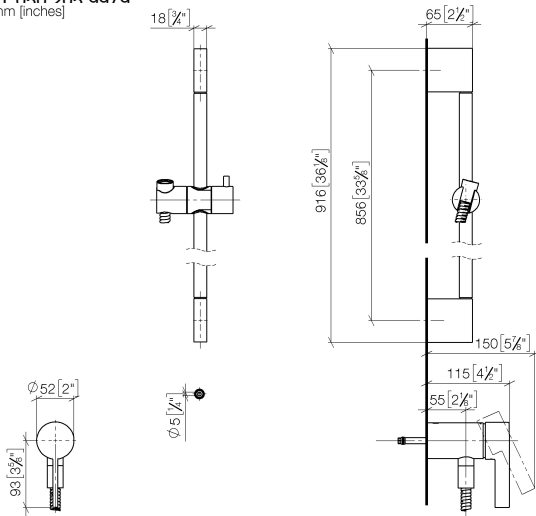

Concealed single-lever mixer with integrated shower connection with shower set - Brushed Durabron (23kt Gold)

IMO

ST 050 205 9979

- metal shower hose 1750mm with integrated anti-twist protection
 - slide bar
 - Pipe diameter 18 mm
 - Hand shower: COMPACT RAIN, max. flow rate 15 l/min (at 3 bar)
 - spray head Ø 130 mm
- Intrinsic protection against back flow.**

IMO

ST 050 205 9979

Concealed single-lever mixer with integrated shower connection with shower set - Brushed Durabronze (23kt Gold)

IMO

ST 050 205 9979

- metal shower hose 1750mm with integrated anti-twist protection
- slide bar
- Pipe diameter 18 mm

Concealed single-lever mixer with integrated shower connection with shower set - Brushed Durabronz (23kt Gold)

ST 050 205 0070
mm [inches]

Certificates

Belgaqua_21-025- WRAS_2011027. LGA_29928.
27_1.

ST 050 205 9979

Spare parts list

No.	Item Number	Name	Quantity used	Delivery time
1	05 17 20 726 02 90	fixing set	1	2
2	09 31 11 049 90	pin	2	2
3	04 31 11 113 00 90	pin	2	2
4	08 17 97 054-28	holder	2	20
5	90 28 22 597 00-28	holder	1	-
Spare part can no longer be ordered, please order the replacement item				
6	28 322 970-28	Metal shower hose 1/2" x 3/8" x 1750 mm - Brushed Durabron (23kt Gold)	1	20
7	12 580 970-28	Slide unit - Brushed Durabron (23kt Gold)	1	20
9	36 050 970-28	Concealed single-lever mixer with integrated shower connection - Brushed Durabron (23kt Gold)	1	20