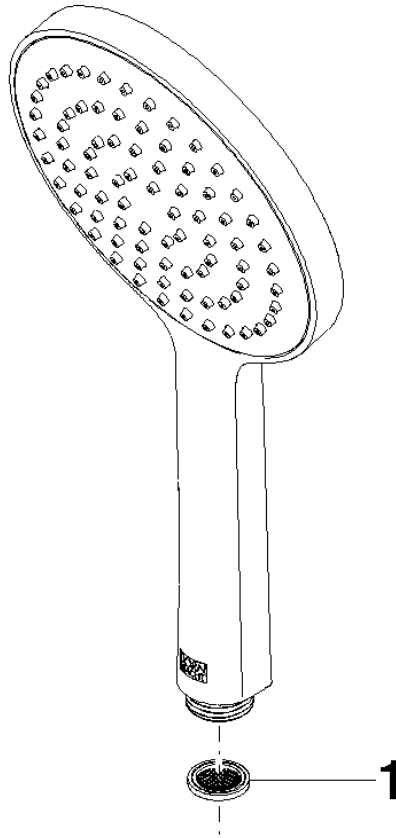

Concealed single-lever mixer with integrated shower connection with shower set - Brushed Durabronz (23kt Gold)

IMO

ST 050 205 9979
Parts for other
finishes can be found
here: Chrome

Spare parts list

No.	Item Number	Name	Quantity used	Delivery time
1	09 23 01 039 90	sieve	1	2