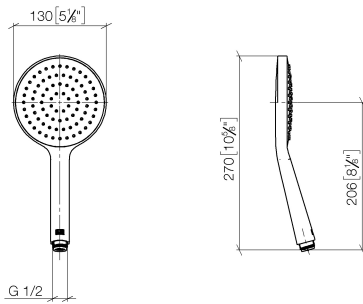

Concealed single-lever mixer with integrated shower connection with shower set - Matte Black

IMO

ST 050 205 9979

- metal shower hose 1750mm with integrated anti-twist protection
 - slide bar
 - Pipe diameter 18 mm
 - Hand shower: COMPACT RAIN, max. flow rate 15 l/min (at 3 bar)
 - spray head Ø 130 mm
- Intrinsic protection against back flow.**

IMO

ST 050 205 9979

Concealed single-lever mixer with integrated shower connection with shower set - Matte Black

IMO

ST 050 205 9979

- metal shower hose 1750mm with integrated anti-twist protection
- slide bar
- Pipe diameter 18 mm

IMO

ST 050 205 9979

Concealed single-lever mixer with integrated shower connection with shower set - Matte Black

IMO

ST 050 205 9979

Concealed single-lever mixer with integrated shower connection with shower set - Matte Black

ST 050 205 0070
mm [inches]

Flow rate chart

Certificates

DVGW_DW-
6517DN0129.

LGA_29983.

WRAS_2009011.

Concealed single-lever mixer with integrated shower connection with shower set - Matte Black

IMO