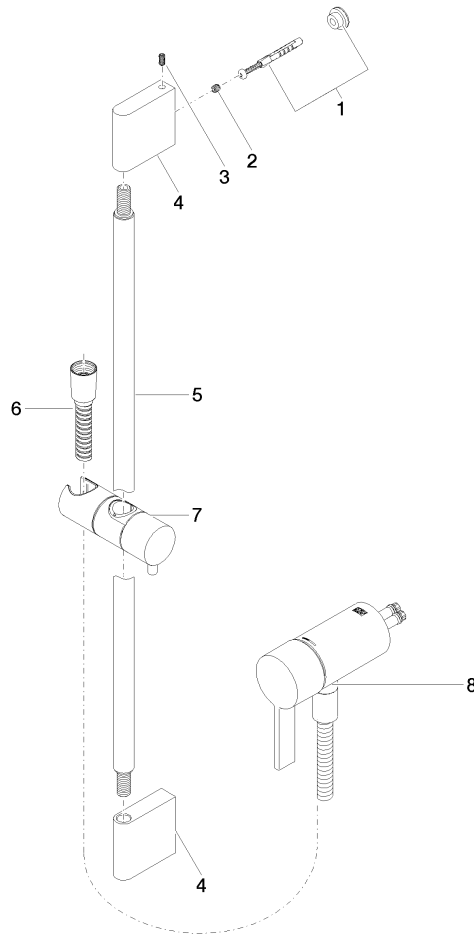

Concealed single-lever mixer with integrated shower connection with shower set - Matte Black

IMO

ST 050 205 9979

- metal shower hose 1750mm with integrated anti-twist protection
 - slide bar
 - Pipe diameter 18 mm
 - Hand shower: COMPACT RAIN, max. flow rate 15 l/min (at 3 bar)
 - spray head Ø 130 mm
- Intrinsic protection against back flow.**

IMO

ST 050 205 9979

Concealed single-lever mixer with integrated shower connection with shower set - Matte Black

IMO

ST 050 205 9979

- metal shower hose 1750mm with integrated anti-twist protection
- slide bar
- Pipe diameter 18 mm

IMO

ST 050 205 0070
mm [inches]

Certificates

Belgaqua_21-025- 27_1. WRAS_2011027. LGA_29928.

ST 050 205 9979

Spare parts list

No.	Item Number	Name	Quantity used	Delivery time
1	05 17 20 726 02 90	fixing set	1	2
2	09 31 11 049 90	pin	2	2
3	04 31 11 113 00 90	pin	2	2
4	08 17 97 054-33	holder	2	30
5	90 28 22 597 00-33	holder	1	30
6	28 322 970-33	Metal shower hose 1/2" x 3/8" x 1750 mm - Matte Black	1	2
7	12 580 970-33	Slide unit - Matte Black	1	10
9	36 050 970-33	Concealed single-lever mixer with integrated shower connection - Matte Black	1	30

Concealed single-lever mixer with integrated shower connection with shower set - Matte Black

IMO

ST 050 205 9979

- COMPACT RAIN, max. flow rate 15 l/min (at 3 bar)
- with anti-scale system
- spray head Ø 130 mm
- 1/2" connection