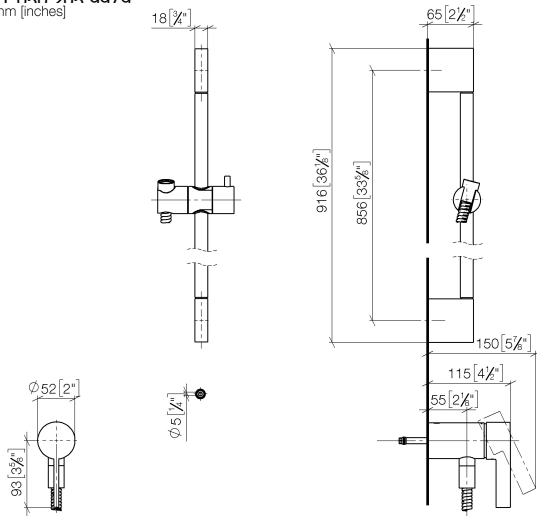

Concealed single-lever mixer with integrated shower connection with shower set - Matte Black

IMO

ST 050 205 9979

- metal shower hose 1750mm with integrated anti-twist protection
 - slide bar
 - Pipe diameter 18 mm
 - Hand shower: COMPACT RAIN, max. flow rate 15 l/min (at 3 bar)
 - spray head Ø 130 mm
- Intrinsic protection against back flow.**

IMO

ST 050 205 9979

Concealed single-lever mixer with integrated shower connection with shower set - Matte Black

IMO

ST 050 205 9979

- metal shower hose 1750mm with integrated anti-twist protection
- slide bar
- Pipe diameter 18 mm

IMO

ST 050 205 0070
mm [inches]

Certificates

Belgaqua_21-025- 27_1. WRAS_2011027. LGA_29928.

ST 050 205 9979

Spare parts list

No.	Item Number	Name	Quantity used	Delivery time
1	05 17 20 726 02 90	fixing set	1	2
2	09 31 11 049 90	pin	2	2
3	04 31 11 113 00 90	pin	2	2
4	08 17 97 054-33	holder	2	30
5	90 28 22 597 00-33	holder	1	30
6	28 322 970-33	Metal shower hose 1/2" x 3/8" x 1750 mm - Matte Black	1	2
7	12 580 970-33	Slide unit - Matte Black	1	10
9	36 050 970-33	Concealed single-lever mixer with integrated shower connection - Matte Black	1	30

Concealed single-lever mixer with integrated shower connection with shower set - Matte Black

IMO

ST 050 205 9979

- COMPACT RAIN, max. flow rate 15 l/min (at 3 bar)
- with anti-scale system
- spray head Ø 130 mm
- 1/2" connection