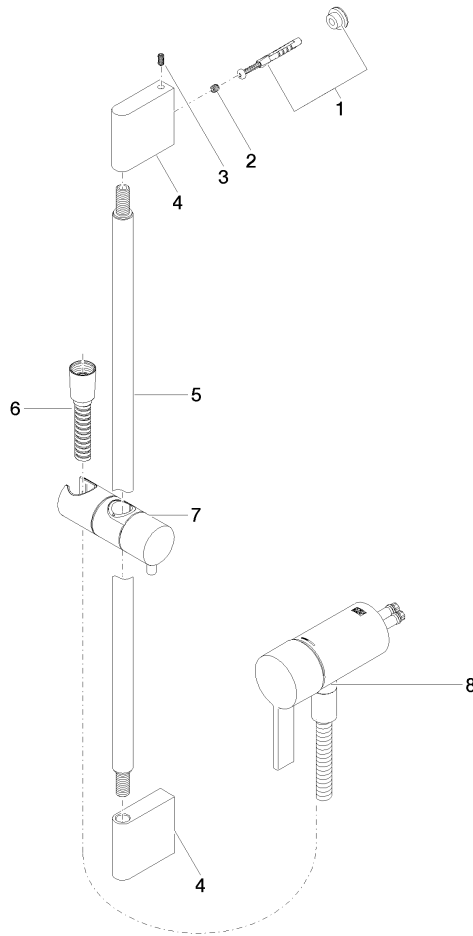

- metal shower hose 1750mm with integrated anti-twist protection
- slide bar
- Pipe diameter 18 mm

This article does not include a hand shower!

Intrinsic protection against back flow.

Fits: IMO, LULU, MADISON, MEM, TARA, CL.1, LISSÉ, VAIA, META, CYO

Concealed single-lever mixer with integrated shower connection with shower set - Brushed Champagne (22kt Gold)

---

IMO

ST 050 205 9979

**Concealed single-lever mixer with integrated shower connection with shower set - Brushed Champagne (22kt Gold)**

ST 050 205 0070  
mm [inches]

**Concealed single-lever mixer with integrated shower connection with shower set - Brushed Champagne (22kt Gold)**

ST 050 205 9979  
Parts for other finishes can be found here: Chrome

**Spare parts list**

No.	Item Number	Name	Quantity used	Delivery time
1	05 17 20 726 02 90	fixing set	1	2
2	09 31 11 049 90	pin	2	2
3	04 31 11 113 00 90	pin	2	2
4	08 17 97 054-46	holder	2	30
5	90 28 22 597 00-46	holder	1	30
6	28 322 970-46	Metal shower hose 1/2" x 3/8" x 1750 mm - Brushed Champagne (22kt Gold)	1	30
7	12 580 970-46	Slide unit - Brushed Champagne (22kt Gold)	1	30
9	36 050 970-46	Concealed single-lever mixer with integrated shower connection - Brushed Champagne (22kt Gold)	1	30