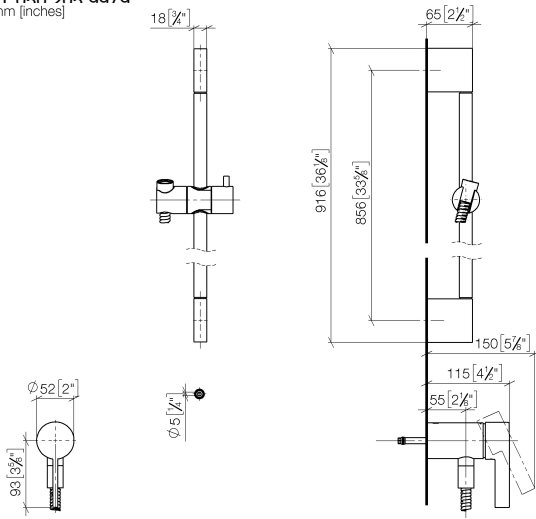

**Concealed single-lever mixer with integrated shower connection with shower set - Brushed Champagne (22kt Gold)**

IMO

ST 050 205 9979

- metal shower hose 1750mm with integrated anti-twist protection
  - slide bar
  - Pipe diameter 18 mm
  - Hand shower: COMPACT RAIN, max. flow rate 15 l/min (at 3 bar)
  - spray head Ø 130 mm
- Intrinsic protection against back flow.**

- metal shower hose 1750mm with integrated anti-twist protection
- slide bar
- Pipe diameter 18 mm

This article does not include a hand shower!

Intrinsic protection against back flow.

Fits: IMO, LULU, MADISON, MEM, TARA, CL.1, LISSÉ, VAIA, META, CYO

ST 050 205 0070  
mm [inches]

**Concealed single-lever mixer with integrated shower connection with shower set - Brushed Champagne (22kt Gold)**

ST 050 205 9979  
Parts for other finishes can be found here: Chrome

**Spare parts list**

No.	Item Number	Name	Quantity used	Delivery time
1	05 17 20 726 02 90	fixing set	1	2
2	09 31 11 049 90	pin	2	2
3	04 31 11 113 00 90	pin	2	2
4	08 17 97 054-46	holder	2	30
5	90 28 22 597 00-46	holder	1	30
6	28 322 970-46	Metal shower hose 1/2" x 3/8" x 1750 mm - Brushed Champagne (22kt Gold)	1	30
7	12 580 970-46	Slide unit - Brushed Champagne (22kt Gold)	1	30
9	36 050 970-46	Concealed single-lever mixer with integrated shower connection - Brushed Champagne (22kt Gold)	1	30