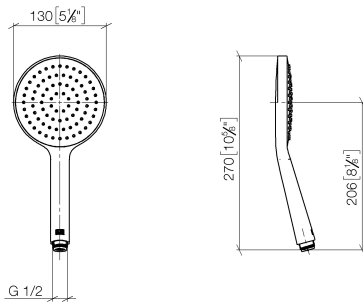

**Concealed single-lever mixer with integrated shower connection with shower set - Brushed Champagne (22kt Gold)**

IMO

ST 050 205 9979

- metal shower hose 1750mm with integrated anti-twist protection
  - slide bar
  - Pipe diameter 18 mm
  - Hand shower: COMPACT RAIN, max. flow rate 15 l/min (at 3 bar)
  - spray head Ø 130 mm
- Intrinsic protection against back flow.**

---

IMO

ST 050 205 9979

**Concealed single-lever mixer with integrated shower connection with shower set - Brushed Champagne (22kt Gold)**

IMO

ST 050 205 9979

- COMPACT RAIN, max. flow rate 15 l/min (at 3 bar)
- with anti-scale system
- spray head Ø 130 mm
- 1/2" connection

Concealed single-lever mixer with integrated shower connection with shower set - Brushed Champagne (22kt Gold)

---

IMO

ST 050 205 9979

Concealed single-lever mixer with integrated shower connection with shower set - Brushed Champagne (22kt Gold)

---

IMO

ST 050 205 9979

**Concealed single-lever mixer with integrated shower connection with shower set - Brushed Champagne (22kt Gold)**

ST 050 205 0070  
mm [inches]

**Flow rate chart**

**Certificates**

DVGW\_DW- LGA\_29983.  
6517DN0129.