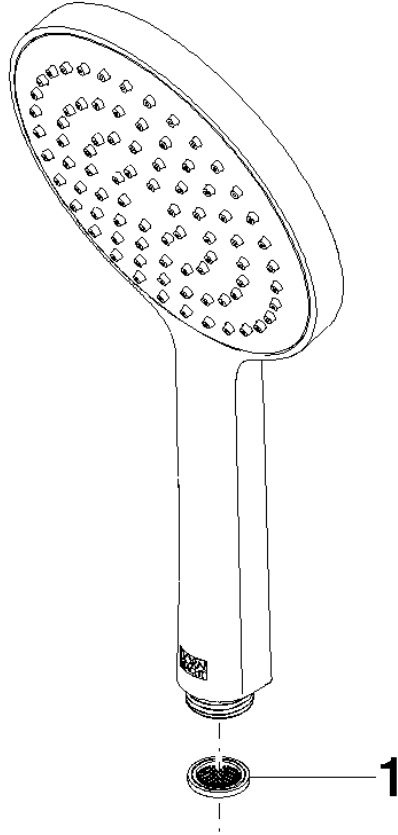

**Concealed single-lever mixer with integrated shower connection with shower set - Brushed Champagne (22kt Gold)**

IMO

ST 050 205 9979

- metal shower hose 1750mm with integrated anti-twist protection
  - slide bar
  - Pipe diameter 18 mm
  - Hand shower: COMPACT RAIN, max. flow rate 15 l/min (at 3 bar)
  - spray head Ø 130 mm
- Intrinsic protection against back flow.**

---

IMO

ST 050 205 9979

**Concealed single-lever mixer with integrated shower connection with shower set - Brushed Champagne (22kt Gold)**

IMO

ST 050 205 9979

- COMPACT RAIN, max. flow rate 15 l/min (at 3 bar)
- with anti-scale system
- spray head Ø 130 mm
- 1/2" connection

---

IMO

ST 050 205 9979

**Concealed single-lever mixer with integrated shower connection with shower set - Brushed Champagne (22kt Gold)**

ST 050 205 0070  
mm [inches]

**Flow rate chart**

**Certificates**

DVGW\_DW- LGA\_29983.  
6517DN0129.

**Concealed single-lever mixer with integrated shower connection with shower set - Brushed Champagne (22kt Gold)**

IMO

ST 050 205 9979  
 Parts for other  
 finishes can be found  
 here: Chrome

**Spare parts list**