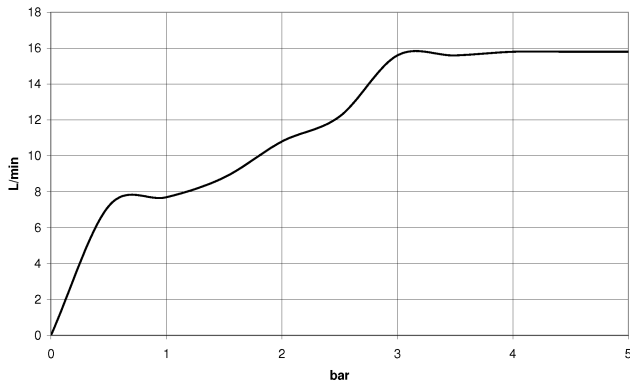

---

IMO

ST 050 205 9979

**Concealed single-lever mixer with integrated shower connection with shower set - Brushed Champagne (22kt Gold)**

ST 050 205 0070  
mm [inches]

**Flow rate chart**

**Certificates**

DVGW\_DW- LGA\_29983.  
6517DN0129.