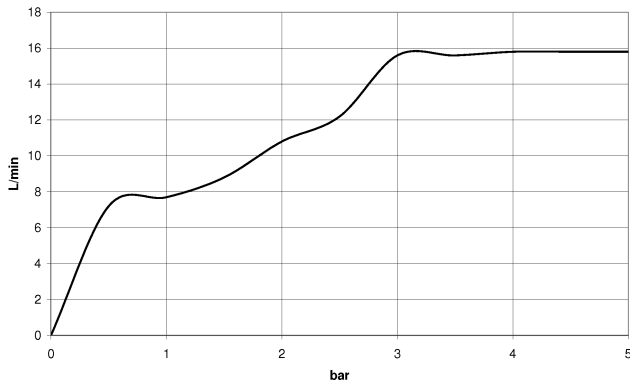

IMO

ST 050 205 9979

Concealed single-lever mixer with integrated shower connection with shower set - Brushed Chrome

IMO

ST 050 205 0070
mm [inches]

Flow rate chart

Certificates

DVGW_DW-
6517DN0129.