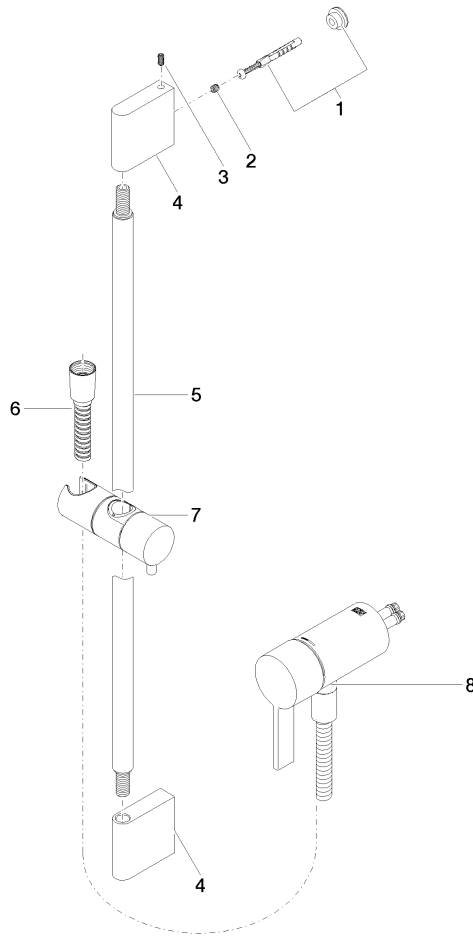

Concealed single-lever mixer with integrated shower connection with shower set - Brushed Chrome

IMO

ST 050 205 9979

- metal shower hose 1750mm with integrated anti-twist protection
 - slide bar
 - Pipe diameter 18 mm
 - Hand shower: COMPACT RAIN, max. flow rate 15 l/min (at 3 bar)
 - spray head Ø 130 mm
- Intrinsic protection against back flow.**

No.	Item Number	Name	Quantity used	Delivery time
1	09 23 01 039 90	sieve	1	2

Concealed single-lever mixer with integrated shower connection with shower set - Brushed Chrome

IMO

ST 050 205 9979

- metal shower hose 1750mm with integrated anti-twist protection
- slide bar
- Pipe diameter 18 mm

IMO

ST 050 205 0070
mm [inches]

Certificates

Belgaqua_21-025- WRAS_2011027. LGA_29928.
27_1.

Concealed single-lever mixer with integrated shower connection with shower set - Brushed Chrome

ST 050 205 9979
Parts for other
finishes can be found
here: [Chrome](#)

Spare parts list

No.	Item Number	Name	Quantity used	Delivery time
1	05 17 20 726 02 90	fixing set	1	2
2	09 31 11 049 90	pin	2	2
3	04 31 11 113 00 90	pin	2	2
4	08 17 97 054-93	holder	2	20
5	90 28 22 597 00-93	holder	1	20
6	28 322 970-93	Metal shower hose 1/2" x 3/8" x 1750 mm - Brushed Chrome	1	20
7	12 580 970-93	Slide unit - Brushed Chrome	1	20
9	36 050 970-93	Concealed single-lever mixer with integrated shower connection - Brushed Chrome	1	20