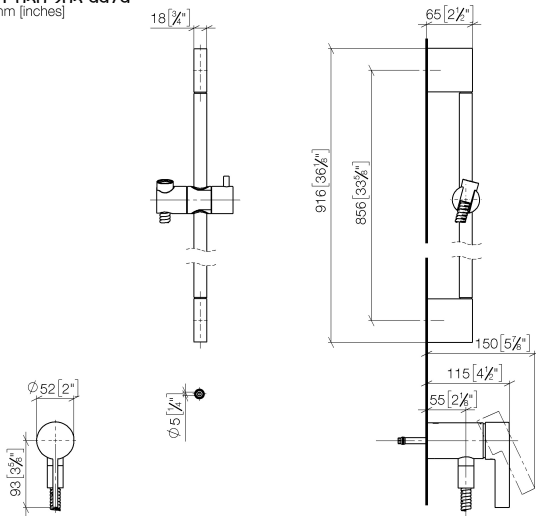

Concealed single-lever mixer with integrated shower connection with shower set - Brushed Chrome

IMO

ST 050 205 9979

- metal shower hose 1750mm with integrated anti-twist protection
 - slide bar
 - Pipe diameter 18 mm
 - Hand shower: COMPACT RAIN, max. flow rate 15 l/min (at 3 bar)
 - spray head Ø 130 mm
- Intrinsic protection against back flow.**

No.	Item Number	Name	Quantity used	Delivery time
1	09 23 01 039 90	sieve	1	2

Concealed single-lever mixer with integrated shower connection with shower set - Brushed Chrome

IMO

ST 050 205 9979

- metal shower hose 1750mm with integrated anti-twist protection
- slide bar
- Pipe diameter 18 mm

IMO

ST 050 205 0070
mm [inches]

Certificates

Belgaqua_21-025- WRAS_2011027. LGA_29928.
27_1.

Concealed single-lever mixer with integrated shower connection with shower set - Brushed Chrome

ST 050 205 9979
Parts for other
finishes can be found
here: [Chrome](#)

Spare parts list

No.	Item Number	Name	Quantity used	Delivery time
1	05 17 20 726 02 90	fixing set	1	2
2	09 31 11 049 90	pin	2	2
3	04 31 11 113 00 90	pin	2	2
4	08 17 97 054-93	holder	2	20
5	90 28 22 597 00-93	holder	1	20
6	28 322 970-93	Metal shower hose 1/2" x 3/8" x 1750 mm - Brushed Chrome	1	20
7	12 580 970-93	Slide unit - Brushed Chrome	1	20
9	36 050 970-93	Concealed single-lever mixer with integrated shower connection - Brushed Chrome	1	20