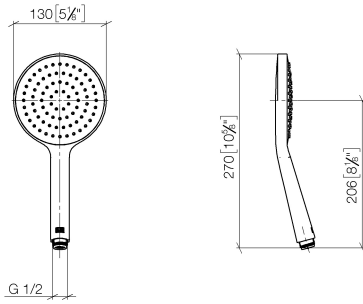

Concealed single-lever mixer with integrated shower connection with shower set - Brushed Dark Platinum

IMO

ST 050 205 9979

- metal shower hose 1750mm with integrated anti-twist protection
 - slide bar
 - Pipe diameter 18 mm
 - Hand shower: COMPACT RAIN, max. flow rate 15 l/min (at 3 bar)
 - spray head Ø 130 mm
- Intrinsic protection against back flow.**

IMO

ST 050 205 9979

Concealed single-lever mixer with integrated shower connection with shower set - Brushed Dark Platinum

IMO

ST 050 205 9979

- metal shower hose 1750mm with integrated anti-twist protection
- slide bar
- Pipe diameter 18 mm

IMO

ST 050 205 9979

Concealed single-lever mixer with integrated shower connection with shower set - Brushed Dark Platinum

IMO

ST 050 205 9979

Concealed single-lever mixer with integrated shower connection with shower set - Brushed Dark Platinum

ST 050 205 0070
mm [inches]

Flow rate chart

Certificates

DVGW_DW-
6517DN0129.

LGA_29983.

WRAS_2009011.

Concealed single-lever mixer with integrated shower connection with shower set - Brushed Dark Platinum

IMO