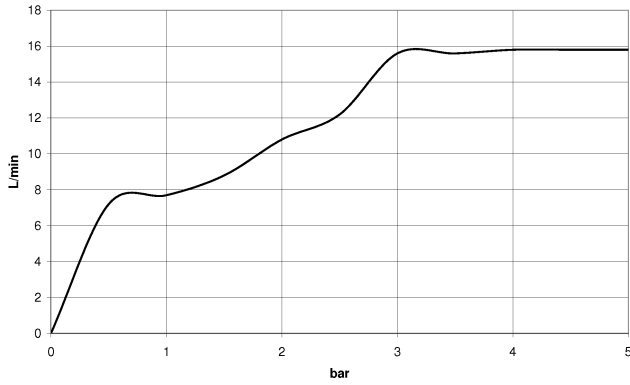

Flow rate chart

Certificates

DVGW_DW-
6517DN0129.

LGA_29983.

WRAS_2009011.