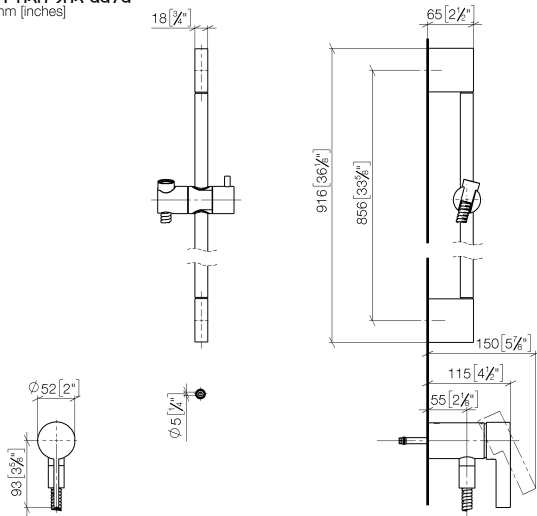

Concealed single-lever mixer with integrated shower connection with shower set - Brushed Dark Platinum

IMO

ST 050 205 9979

- metal shower hose 1750mm with integrated anti-twist protection
 - slide bar
 - Pipe diameter 18 mm
 - Hand shower: COMPACT RAIN, max. flow rate 15 l/min (at 3 bar)
 - spray head Ø 130 mm
- Intrinsic protection against back flow.**

IMO

ST 050 205 9979

Concealed single-lever mixer with integrated shower connection with shower set - Brushed Dark Platinum

IMO

ST 050 205 9979

- metal shower hose 1750mm with integrated anti-twist protection
- slide bar
- Pipe diameter 18 mm

Concealed single-lever mixer with integrated shower connection with shower set - Brushed Dark Platinum

IMO

ST 050 205 0070
mm [inches]

Certificates

Belgaqua_21-025- WRAS_2011027. LGA_29928.
27_1.

ST 050 205 9979

Spare parts list

No.	Item Number	Name	Quantity used	Delivery time
1	05 17 20 726 02 90	fixing set	1	2
2	09 31 11 049 90	pin	2	2
3	04 31 11 113 00 90	pin	2	2
4	08 17 97 054-99	holder	2	30
5	90 28 22 597 00-99	holder	1	30
6	28 322 970-99	Metal shower hose 1/2" x 3/8" x 1750 mm - Brushed Dark Platinum	1	2
7	12 580 970-99	Slide unit - Brushed Dark Platinum	1	30
9	36 050 970-99	Concealed single-lever mixer with integrated shower connection - Brushed Dark Platinum	1	30