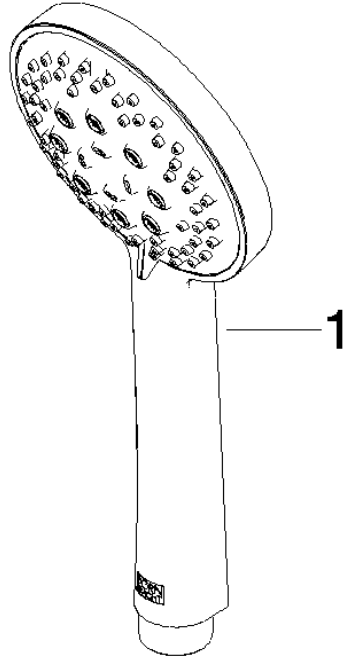

**Concealed single-lever mixer with integrated shower connection with shower set - Chrome**

IMO

ST 050 206 0979

- metal shower hose 1750mm with integrated anti-twist protection
  - slide bar
  - Pipe diameter 18 mm
  - Hand shower: Three or five settings: COMPACT RAIN, COMPACT SOFT FLOW, COMPACT AQUAPRESSURE FLOW, max. flow rate 15 l/min (at 3 bar)
  - spray head Ø 100mm
- Intrinsic protection against back flow.**

---

IMO

ST 050 206 0979

**Concealed single-lever mixer with integrated shower connection with shower set - Chrome**

IMO

ST 050 206 0979

- metal shower hose 1750mm with integrated anti-twist protection
- slide bar
- Pipe diameter 18 mm

### Spare parts list

No.	Item Number	Name	Quantity used	Delivery time
1	05 17 20 726 02 90	fixing set	1	2
2	09 31 11 049 90	pin	2	2
3	04 31 11 113 00 90	pin	2	2
4	08 17 97 054-00	holder	1	10
5	90 28 22 782 00-00	pipe	1	10
6	28 322 970-00	Metal shower hose 1/2" x 3/8" x 1750 mm - Chrome	1	2
7	12 580 970-00	Slide unit - Chrome	1	10
8	90 19 97 002 00-00	connection	1	10
9	90 14 20 026 00 90	seal	1	2

IMO

ST 050 206 0070  
mm [inches]

**Flow rate chart**

**Certificates**

LGA\_29984.

DVGW\_DW-  
6517DN0129.

WRAS\_2210003.

ST 050 206 0979