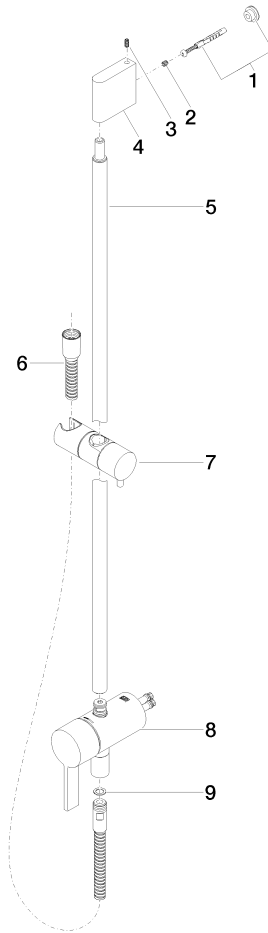

**Concealed single-lever mixer with integrated shower connection with shower set - Chrome**

IMO

ST 050 206 0979

- metal shower hose 1750mm with integrated anti-twist protection
  - slide bar
  - Pipe diameter 18 mm
  - Hand shower: Three or five settings: COMPACT RAIN, COMPACT SOFT FLOW, COMPACT AQUAPRESSURE FLOW, max. flow rate 15 l/min (at 3 bar)
  - spray head Ø 100mm
- Intrinsic protection against back flow.**

---

IMO

ST 050 206 0979

**Concealed single-lever mixer with integrated shower connection with shower set - Chrome**

IMO

ST 050 206 0979

- metal shower hose 1750mm with integrated anti-twist protection
- slide bar
- Pipe diameter 18 mm

**Required miscellaneous**

	<b>Hand shower - Chrome</b>	28 012 979-00
--	-----------------------------	---------------

**Required miscellaneous**

	<b>Hand shower FlowReduce - Chrome</b>	28 018 979-00 0010
--	--	--------------------

### Spare parts list

No.	Item Number	Name	Quantity used	Delivery time
1	05 17 20 726 02 90	fixing set	1	2
2	09 31 11 049 90	pin	2	2
3	04 31 11 113 00 90	pin	2	2
4	08 17 97 054-00	holder	1	10
5	90 28 22 782 00-00	pipe	1	10
6	28 322 970-00	Metal shower hose 1/2" x 3/8" x 1750 mm - Chrome	1	2
7	12 580 970-00	Slide unit - Chrome	1	10
8	90 19 97 002 00-00	connection	1	10
9	90 14 20 026 00 90	seal	1	2