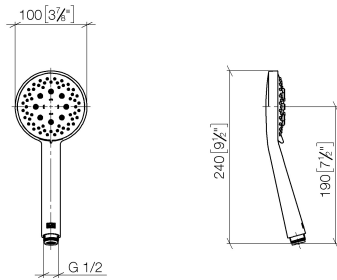

**Concealed single-lever mixer with integrated shower connection with shower set - Chrome**

IMO

ST 050 206 0979

- metal shower hose 1750mm with integrated anti-twist protection
  - slide bar
  - Pipe diameter 18 mm
  - Hand shower: Three or five settings: COMPACT RAIN, COMPACT SOFT FLOW, COMPACT AQUAPRESSURE FLOW, max. flow rate 15 l/min (at 3 bar)
  - spray head Ø 100mm
- Intrinsic protection against back flow.**

### Spare parts list

No.	Item Number	Name	Quantity used	Delivery time
1	05 17 20 726 02 90	fixing set	1	2
2	09 31 11 049 90	pin	2	2
3	04 31 11 113 00 90	pin	2	2
4	08 17 97 054-00	holder	1	10
5	90 28 22 782 00-00	pipe	1	10
6	28 322 970-00	Metal shower hose 1/2" x 3/8" x 1750 mm - Chrome	1	2
7	12 580 970-00	Slide unit - Chrome	1	10
8	90 19 97 002 00-00	connection	1	10
9	90 14 20 026 00 90	seal	1	2

ST 050 206 0979

Concealed single-lever mixer with integrated shower connection with shower set - Chrome

---

IMO

ST 050 206 0979

**Concealed single-lever mixer with integrated shower connection with shower set - Chrome**

IMO

ST 050 206 0070  
mm [inches]

**Flow rate chart**

**Certificates**

LGA\_29984.

DVGW\_DW-  
6517DN0129.

WRAS\_2210003.

ST 050 206 0979