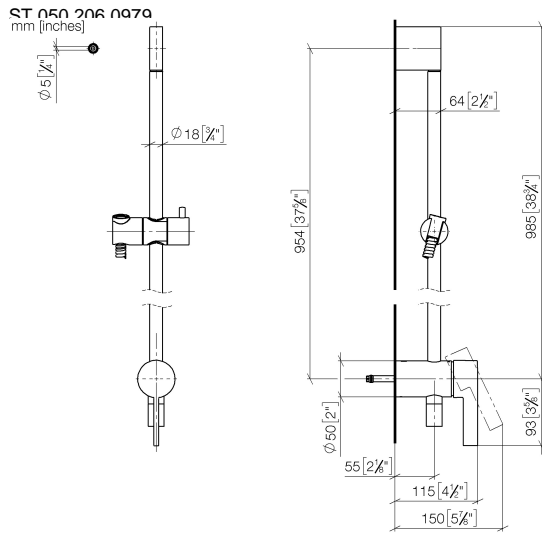

Concealed single-lever mixer with integrated shower connection with shower set - Brushed Platinum

IMO

Certificates

Belgaqua_21-025- WRAS_2011027. LGA_29928.
27_1.