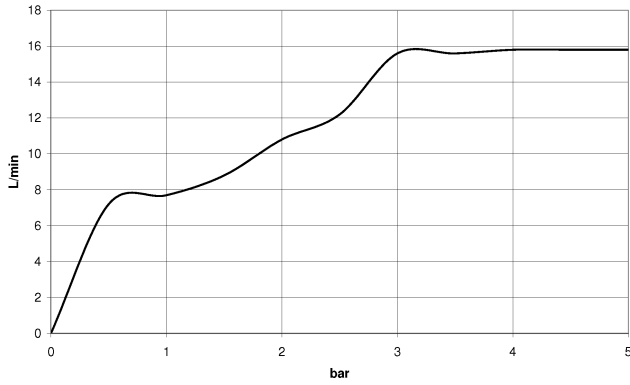

IMO

ST 050 206 0070  
mm [inches]

**Flow rate chart**

**Certificates**

LGA\_29984.

DVGW\_DW-  
6517DN0129.

WRAS\_2210003.

Concealed single-lever mixer with integrated shower connection with shower set - Brushed Platinum