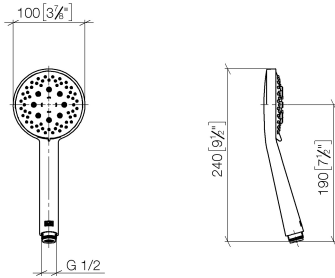

# Concealed single-lever mixer with integrated shower connection with shower set - Brushed Platinum

IMO

ST 050 206 0979

- metal shower hose 1750mm with integrated anti-twist protection
  - slide bar
  - Pipe diameter 18 mm
  - Hand shower: Three or five settings: COMPACT RAIN, COMPACT SOFT FLOW, COMPACT AQUAPRESSURE FLOW, max. flow rate 15 l/min (at 3 bar)
  - spray head Ø 100mm
- Intrinsic protection against back flow.**

### Spare parts list

No.	Item Number	Name	Quantity used	Delivery time
1	05 17 20 726 02 90	fixing set	1	2
2	09 31 11 049 90	pin	2	2
3	04 31 11 113 00 90	pin	2	2
4	08 17 97 054-06	holder	1	10
5	90 28 22 782 00-06	pipe	1	10
6	28 322 970-06	Metal shower hose 1/2" x 3/8" x 1750 mm - Brushed Platinum	1	2
7	12 580 970-06	Slide unit - Brushed Platinum	1	10
8	90 19 97 002 00-06	connection	1	10
9	90 14 20 026 00 90	seal	1	2

---

IMO

ST 050 206 0979

Concealed single-lever mixer with integrated shower connection with shower set - Brushed Platinum

---

IMO

ST 050 206 0979

**Concealed single-lever mixer with integrated shower connection with shower set - Brushed Platinum**

IMO

ST 050 206 0070  
mm [inches]

**Flow rate chart**

**Certificates**

LGA\_29984.

DVGW\_DW-  
6517DN0129.

WRAS\_2210003.

Concealed single-lever mixer with integrated shower connection with shower set - Brushed Platinum