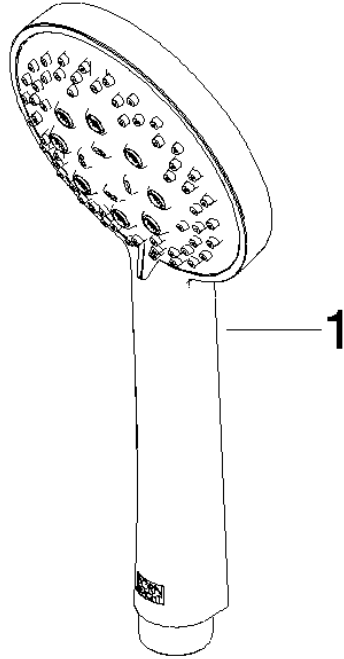

Concealed single-lever mixer with integrated shower connection with shower set - Brushed Platinum

IMO

ST 050 206 0979
Parts for other
finishes can be found
here: Chrome

Spare parts list

No.	Item Number	Name	Quantity used	Delivery time
1	09 23 01 039 90	sieve	1	2