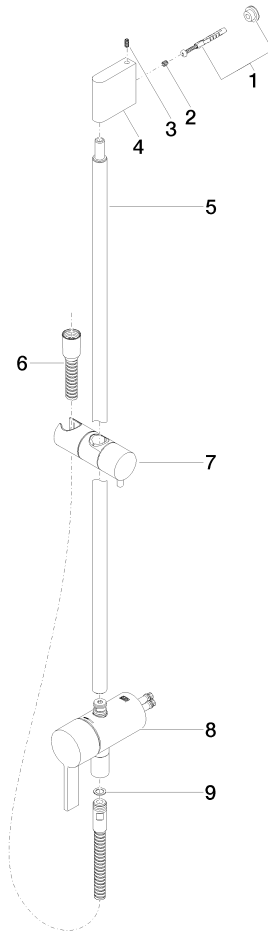

# Concealed single-lever mixer with integrated shower connection with shower set - Brushed Platinum

IMO

ST 050 206 0979

- metal shower hose 1750mm with integrated anti-twist protection
  - slide bar
  - Pipe diameter 18 mm
  - Hand shower: Three or five settings: COMPACT RAIN, COMPACT SOFT FLOW, COMPACT AQUAPRESSURE FLOW, max. flow rate 15 l/min (at 3 bar)
  - spray head Ø 100mm
- Intrinsic protection against back flow.**

---

IMO

ST 050 206 0979

**Concealed single-lever mixer with integrated shower connection with shower set - Brushed Platinum**

IMO

ST 050 206 0979

- metal shower hose 1750mm with integrated anti-twist protection
- slide bar
- Pipe diameter 18 mm

### Spare parts list

No.	Item Number	Name	Quantity used	Delivery time
1	05 17 20 726 02 90	fixing set	1	2
2	09 31 11 049 90	pin	2	2
3	04 31 11 113 00 90	pin	2	2
4	08 17 97 054-06	holder	1	10
5	90 28 22 782 00-06	pipe	1	10
6	28 322 970-06	Metal shower hose 1/2" x 3/8" x 1750 mm - Brushed Platinum	1	2
7	12 580 970-06	Slide unit - Brushed Platinum	1	10
8	90 19 97 002 00-06	connection	1	10
9	90 14 20 026 00 90	seal	1	2

**Concealed single-lever mixer with integrated shower connection with shower set - Brushed Platinum**

IMO

ST 050 206 0979

- Three or five settings: COMPACT RAIN, COMPACT SOFT FLOW, COMPACT AQUAPRESSURE FLOW, max. flow rate 15 l/min (at 3 bar)
- with anti-scale system
- spray head Ø 100mm
- 1/2" connection
- WRAS 1704043
- Function from: 7 l/min