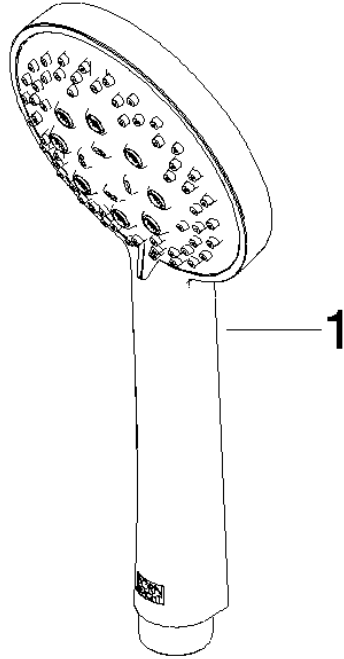

Concealed single-lever mixer with integrated shower connection with shower set - Matte Black

IMO

ST 050 206 0979

- metal shower hose 1750mm with integrated anti-twist protection
 - slide bar
 - Pipe diameter 18 mm
 - Hand shower: Three or five settings: COMPACT RAIN, COMPACT SOFT FLOW, COMPACT AQUAPRESSURE FLOW, max. flow rate 15 l/min (at 3 bar)
 - spray head Ø 100mm
- Intrinsic protection against back flow.**

IMO

ST 050 206 0979

Concealed single-lever mixer with integrated shower connection with shower set - Matte Black

IMO

ST 050 206 0979

- metal shower hose 1750mm with integrated anti-twist protection
- slide bar
- Pipe diameter 18 mm

IMO

ST 050 206 0979

Concealed single-lever mixer with integrated shower connection with shower set - Matte Black

IMO

ST 050 206 0979

ST 050 206 0070
mm [inches]

Flow rate chart

Certificates

LGA_29984.

DVGW_DW-
6517DN0129.

WRAS_2210003.

Concealed single-lever mixer with integrated shower connection with shower set - Matte Black

IMO

ST 050 206 0979
Parts for other
finishes can be found
here: Chrome