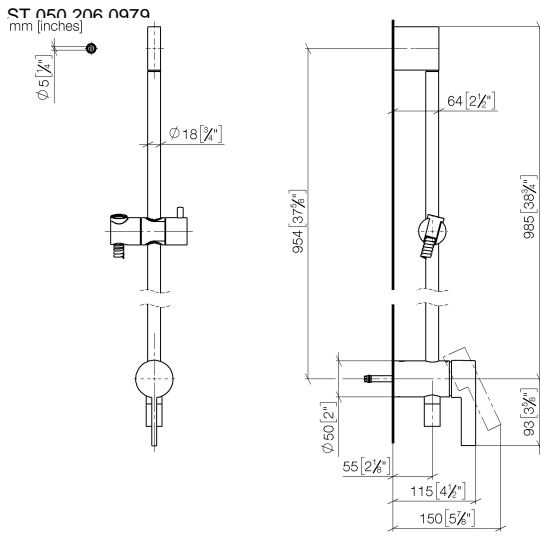

Concealed single-lever mixer with integrated shower connection with shower set - Matte Black

IMO

ST 050 206 0979

- metal shower hose 1750mm with integrated anti-twist protection
 - slide bar
 - Pipe diameter 18 mm
 - Hand shower: Three or five settings: COMPACT RAIN, COMPACT SOFT FLOW, COMPACT AQUAPRESSURE FLOW, max. flow rate 15 l/min (at 3 bar)
 - spray head Ø 100mm
- Intrinsic protection against back flow.**

IMO

ST 050 206 0979

Concealed single-lever mixer with integrated shower connection with shower set - Matte Black

IMO

ST 050 206 0979

- metal shower hose 1750mm with integrated anti-twist protection
- slide bar
- Pipe diameter 18 mm

IMO

Certificates

Belgaqua_21-025- WRAS_2011027. LGA_29928.
27_1.

ST 050 206 0979

Spare parts list

No.	Item Number	Name	Quantity used	Delivery time
1	05 17 20 726 02 90	fixing set	1	2
2	09 31 11 049 90	pin	2	2
3	04 31 11 113 00 90	pin	2	2
4	08 17 97 054-33	holder	1	30
5	90 28 22 782 00-33	pipe	1	30
6	28 322 970-33	Metal shower hose 1/2" x 3/8" x 1750 mm - Matte Black	1	2
7	12 580 970-33	Slide unit - Matte Black	1	10
8	90 19 97 002 00-33	connection	1	30
9	90 14 20 026 00 90	seal	1	2

Concealed single-lever mixer with integrated shower connection with shower set - Matte Black

IMO

ST 050 206 0979

- Three or five settings: COMPACT RAIN, COMPACT SOFT FLOW, COMPACT AQUAPRESSURE FLOW, max. flow rate 15 l/min (at 3 bar)
- with anti-scale system
- spray head Ø 100mm
- 1/2" connection
- WRAS 1704043
- Function from: 7 l/min