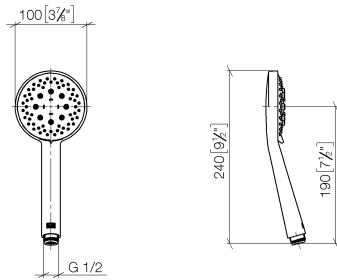

Concealed single-lever mixer with integrated shower connection with shower set - Matte Black

IMO

ST 050 206 0979

- metal shower hose 1750mm with integrated anti-twist protection
 - slide bar
 - Pipe diameter 18 mm
 - Hand shower: Three or five settings: COMPACT RAIN, COMPACT SOFT FLOW, COMPACT AQUAPRESSURE FLOW, max. flow rate 15 l/min (at 3 bar)
 - spray head Ø 100mm
- Intrinsic protection against back flow.**

IMO

Certificates

Belgaqua_21-025- WRAS_2011027. LGA_29928.
27_1.

ST 050 206 0979

Spare parts list

No.	Item Number	Name	Quantity used	Delivery time
1	05 17 20 726 02 90	fixing set	1	2
2	09 31 11 049 90	pin	2	2
3	04 31 11 113 00 90	pin	2	2
4	08 17 97 054-33	holder	1	30
5	90 28 22 782 00-33	pipe	1	30
6	28 322 970-33	Metal shower hose 1/2" x 3/8" x 1750 mm - Matte Black	1	2
7	12 580 970-33	Slide unit - Matte Black	1	10
8	90 19 97 002 00-33	connection	1	30
9	90 14 20 026 00 90	seal	1	2

Concealed single-lever mixer with integrated shower connection with shower set - Matte Black

IMO

ST 050 206 0979

- Three or five settings: COMPACT RAIN, COMPACT SOFT FLOW, COMPACT AQUAPRESSURE FLOW, max. flow rate 15 l/min (at 3 bar)
- with anti-scale system
- spray head Ø 100mm
- 1/2" connection
- WRAS 1704043
- Function from: 7 l/min

IMO

ST 050 206 0979

Concealed single-lever mixer with integrated shower connection with shower set - Matte Black

IMO

ST 050 206 0979

ST 050 206 0070
mm [inches]

Flow rate chart

Certificates