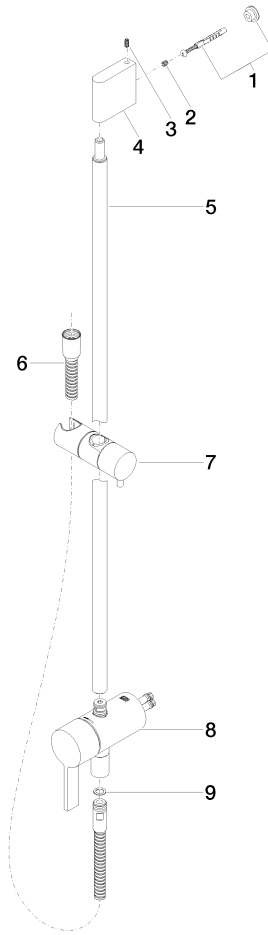

Concealed single-lever mixer with integrated shower connection with shower set - Matte Black

IMO

ST 050 206 0979

- metal shower hose 1750mm with integrated anti-twist protection
 - slide bar
 - Pipe diameter 18 mm
 - Hand shower: Three or five settings: COMPACT RAIN, COMPACT SOFT FLOW, COMPACT AQUAPRESSURE FLOW, max. flow rate 15 l/min (at 3 bar)
 - spray head Ø 100mm
- Intrinsic protection against back flow.**

IMO

ST 050 206 0979

Concealed single-lever mixer with integrated shower connection with shower set - Matte Black

IMO

ST 050 206 0979

- metal shower hose 1750mm with integrated anti-twist protection
- slide bar
- Pipe diameter 18 mm

IMO

Certificates

Belgaqua_21-025- WRAS_2011027. LGA_29928.
27_1.

ST 050 206 0979

Spare parts list

No.	Item Number	Name	Quantity used	Delivery time
1	05 17 20 726 02 90	fixing set	1	2
2	09 31 11 049 90	pin	2	2
3	04 31 11 113 00 90	pin	2	2
4	08 17 97 054-33	holder	1	30
5	90 28 22 782 00-33	pipe	1	30
6	28 322 970-33	Metal shower hose 1/2" x 3/8" x 1750 mm - Matte Black	1	2
7	12 580 970-33	Slide unit - Matte Black	1	10
8	90 19 97 002 00-33	connection	1	30
9	90 14 20 026 00 90	seal	1	2

Concealed single-lever mixer with integrated shower connection with shower set - Matte Black

IMO

ST 050 206 0979

- Three or five settings: COMPACT RAIN, COMPACT SOFT FLOW, COMPACT AQUAPRESSURE FLOW, max. flow rate 15 l/min (at 3 bar)
- with anti-scale system
- spray head Ø 100mm
- 1/2" connection
- WRAS 1704043
- Function from: 7 l/min