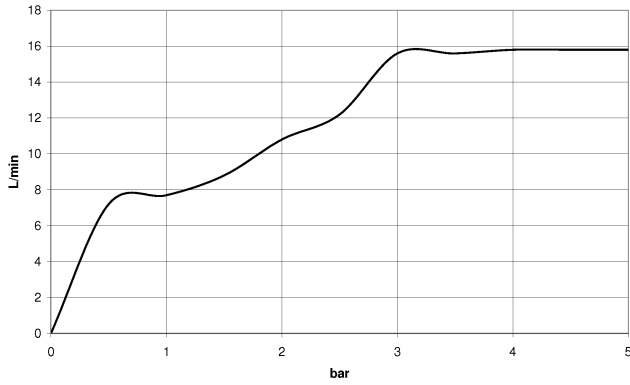

IMO

ST 050 206 0979

Concealed single-lever mixer with integrated shower connection with shower set - Brushed Champagne (22kt Gold)

ST 050 206 0070
mm [inches]

Flow rate chart

Certificates

LGA_29984.

DVGW_DW-
6517DN0129.