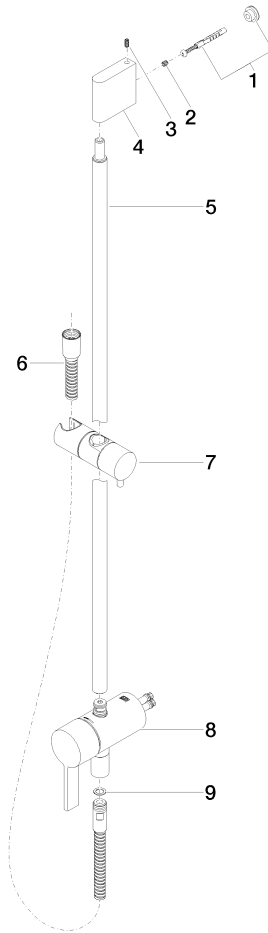

Concealed single-lever mixer with integrated shower connection with shower set - Brushed Champagne (22kt Gold)

IMO

ST 050 206 0979

- metal shower hose 1750mm with integrated anti-twist protection
 - slide bar
 - Pipe diameter 18 mm
 - Hand shower: Three or five settings: COMPACT RAIN, COMPACT SOFT FLOW, COMPACT AQUAPRESSURE FLOW, max. flow rate 15 l/min (at 3 bar)
 - spray head Ø 100mm
- Intrinsic protection against back flow.**

- metal shower hose 1750mm with integrated anti-twist protection
- slide bar
- Pipe diameter 18 mm

This article does not include a hand shower!

Intrinsic protection against back flow.

Fits: IMO, LULU, MADISON, MEM, TARA, CL.1, LISSÉ, VAIA, META, CYO

Concealed single-lever mixer with integrated shower connection with shower set - Brushed Champagne (22kt Gold)

IMO

ST 050 206 0979

Concealed single-lever mixer with integrated shower connection with shower set - Brushed Champagne (22kt Gold)

Concealed single-lever mixer with integrated shower connection with shower set - Brushed Champagne (22kt Gold)

ST 050 206 0979
Parts for other finishes can be found here: Chrome

Spare parts list

No.	Item Number	Name	Quantity used	Delivery time
1	05 17 20 726 02 90	fixing set	1	2
2	09 31 11 049 90	pin	2	2
3	04 31 11 113 00 90	pin	2	2
4	08 17 97 054-46	holder	1	30
5	90 28 22 782 00-46	pipe	1	30
6	28 322 970-46	Metal shower hose 1/2" x 3/8" x 1750 mm - Brushed Champagne (22kt Gold)	1	30
7	12 580 970-46	Slide unit - Brushed Champagne (22kt Gold)	1	30
8	90 19 97 002 00-46	connection	1	30
9	90 14 20 026 00 90	seal	1	2