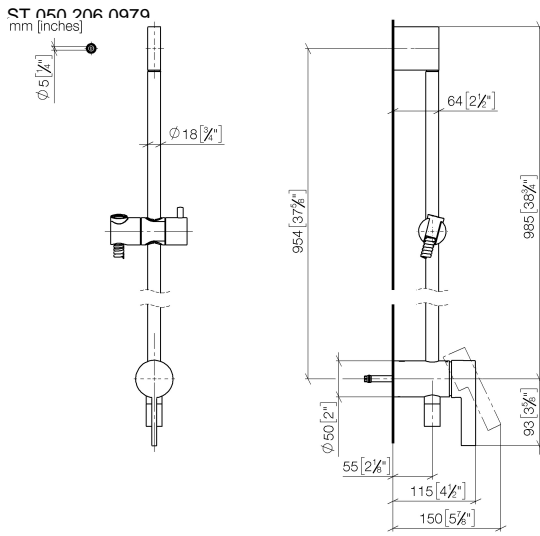

Concealed single-lever mixer with integrated shower connection with shower set - Brushed Champagne (22kt Gold)

IMO

ST 050 206 0979

- metal shower hose 1750mm with integrated anti-twist protection
 - slide bar
 - Pipe diameter 18 mm
 - Hand shower: Three or five settings: COMPACT RAIN, COMPACT SOFT FLOW, COMPACT AQUAPRESSURE FLOW, max. flow rate 15 l/min (at 3 bar)
 - spray head Ø 100mm
- Intrinsic protection against back flow.**

IMO

ST 050 206 0979

Concealed single-lever mixer with integrated shower connection with shower set - Brushed Champagne (22kt Gold)

IMO

ST 050 206 0979

- Three or five settings: COMPACT RAIN, COMPACT SOFT FLOW, COMPACT AQUAPRESSURE FLOW, max. flow rate 15 l/min (at 3 bar)
- with anti-scale system
- spray head Ø 100mm
- 1/2" connection
- WRAS 1704043
- Function from: 7 l/min

- metal shower hose 1750mm with integrated anti-twist protection
- slide bar
- Pipe diameter 18 mm

This article does not include a hand shower!

Intrinsic protection against back flow.

Fits: IMO, LULU, MADISON, MEM, TARA, CL.1, LISSÉ, VAIA, META, CYO

Concealed single-lever mixer with integrated shower connection with shower set - Brushed Champagne (22kt Gold)

ST 050 206 0979
Parts for other finishes can be found here: Chrome

Spare parts list

No.	Item Number	Name	Quantity used	Delivery time
1	05 17 20 726 02 90	fixing set	1	2
2	09 31 11 049 90	pin	2	2
3	04 31 11 113 00 90	pin	2	2
4	08 17 97 054-46	holder	1	30
5	90 28 22 782 00-46	pipe	1	30
6	28 322 970-46	Metal shower hose 1/2" x 3/8" x 1750 mm - Brushed Champagne (22kt Gold)	1	30
7	12 580 970-46	Slide unit - Brushed Champagne (22kt Gold)	1	30
8	90 19 97 002 00-46	connection	1	30
9	90 14 20 026 00 90	seal	1	2