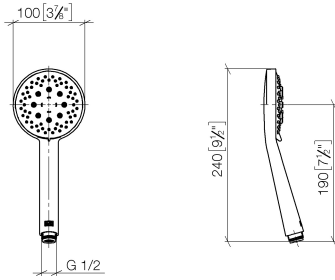

Concealed single-lever mixer with integrated shower connection with shower set - Brushed Champagne (22kt Gold)

IMO

ST 050 206 0979

- metal shower hose 1750mm with integrated anti-twist protection
 - slide bar
 - Pipe diameter 18 mm
 - Hand shower: Three or five settings: COMPACT RAIN, COMPACT SOFT FLOW, COMPACT AQUAPRESSURE FLOW, max. flow rate 15 l/min (at 3 bar)
 - spray head Ø 100mm
- Intrinsic protection against back flow.**

IMO

ST 050 206 0979

Concealed single-lever mixer with integrated shower connection with shower set - Brushed Champagne (22kt Gold)

IMO

ST 050 206 0979

- Three or five settings: COMPACT RAIN, COMPACT SOFT FLOW, COMPACT AQUAPRESSURE FLOW, max. flow rate 15 l/min (at 3 bar)
- with anti-scale system
- spray head Ø 100mm
- 1/2" connection
- WRAS 1704043
- Function from: 7 l/min

Concealed single-lever mixer with integrated shower connection with shower set - Brushed Champagne (22kt Gold)

IMO

ST 050 206 0979

Concealed single-lever mixer with integrated shower connection with shower set - Brushed Champagne (22kt Gold)

IMO

ST 050 206 0979

Concealed single-lever mixer with integrated shower connection with shower set - Brushed Champagne (22kt Gold)

ST 050 206 0070
mm [inches]

Flow rate chart

Certificates

LGA_29984.

DVGW_DW-
6517DN0129.